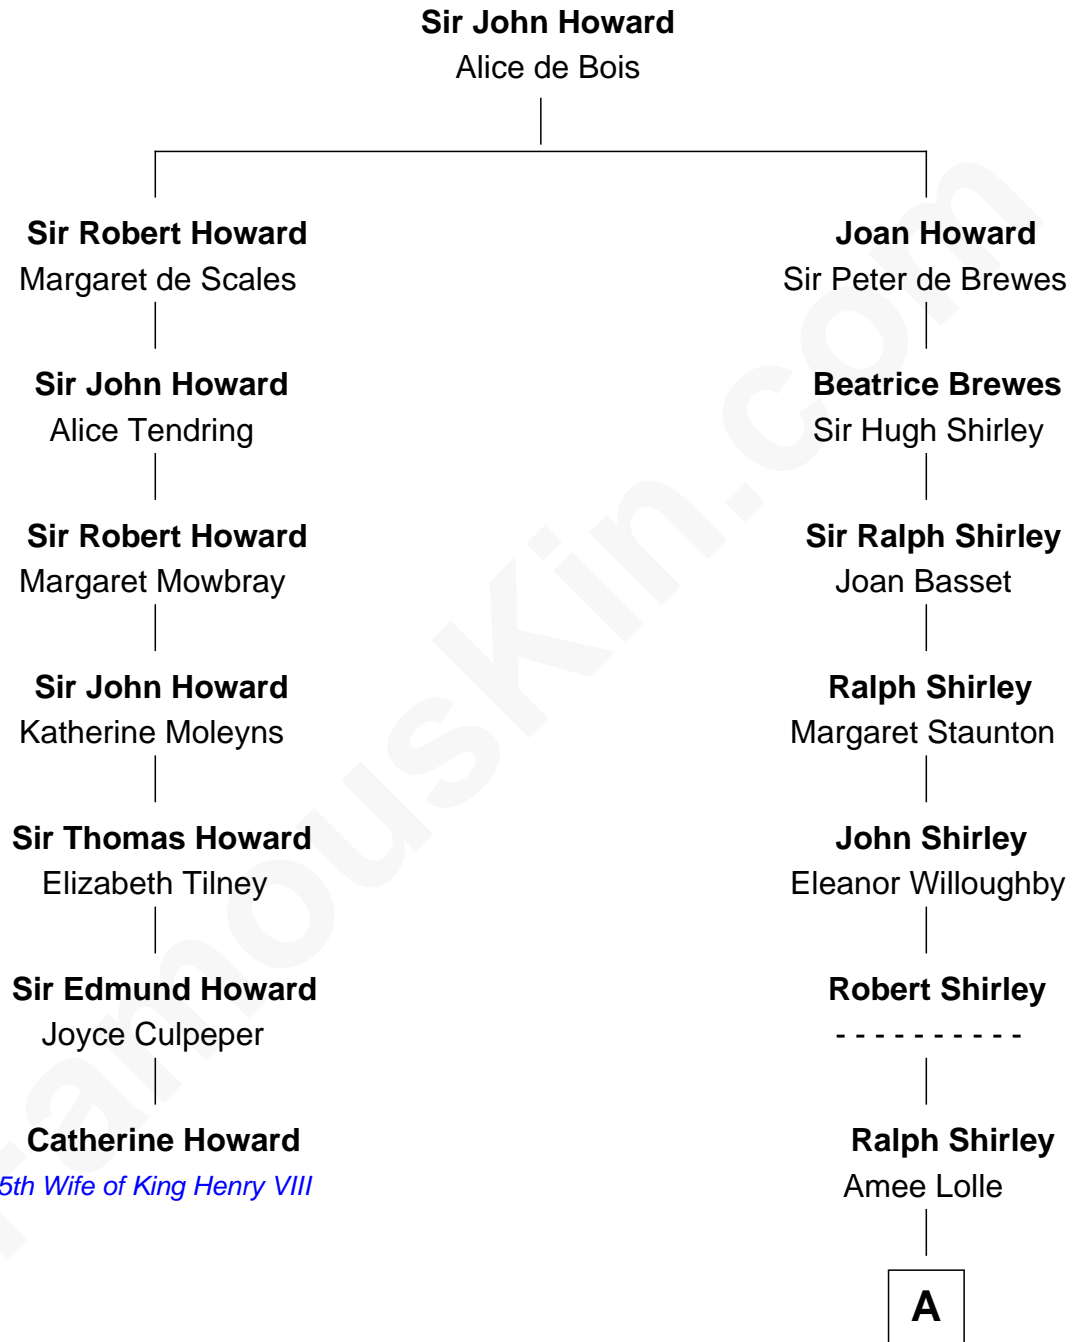

FamousKin.com

Relationship Chart of

Catherine Howard

5th Wife of King Henry VIII

6th cousin 11 times removed of

William Henry Moore

Co-Founder, U.S. Steel and Nabisco

A

Eleanor Shirley
Nicholas Browne

Sir William Browne
Mary Savage

Percy Browne
Anne Rich

Nathaniel Browne
Eleanor Watts

Nathaniel Browne
Martha Hughes

Nathaniel Browne
Sarah Bacon

Sarah Browne
George Beckwith

George Beckwith
Rachel Marsh

George Beckwith
Mary Bradley

Rachael Arvilla Beckwith
Nathaniel Ford Moore

William Henry Moore

Co-Founder, U.S. Steel and Nabisco