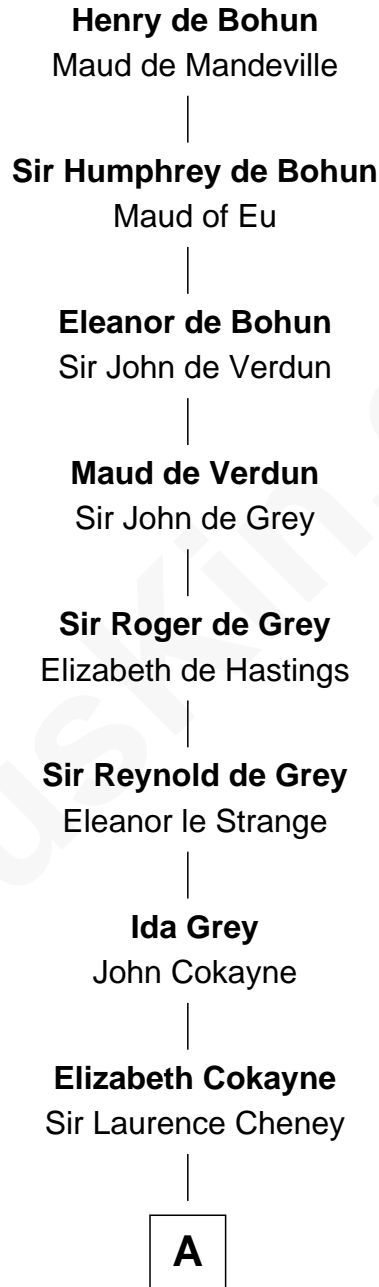

FamousKin.com Relationship Chart of

Catherine Howard

5th Wife of King Henry VIII

9th Great-granddaughter of

Henry de Bohun

Magna Carta Surety

A

—
Elizabeth Cheney
Sir Frederick Tilney

—
Elizabeth Tilney
Sir Thomas Howard

—
Sir Edmund Howard
Joyce Culpeper

—
Catherine Howard
5th Wife of King Henry VIII