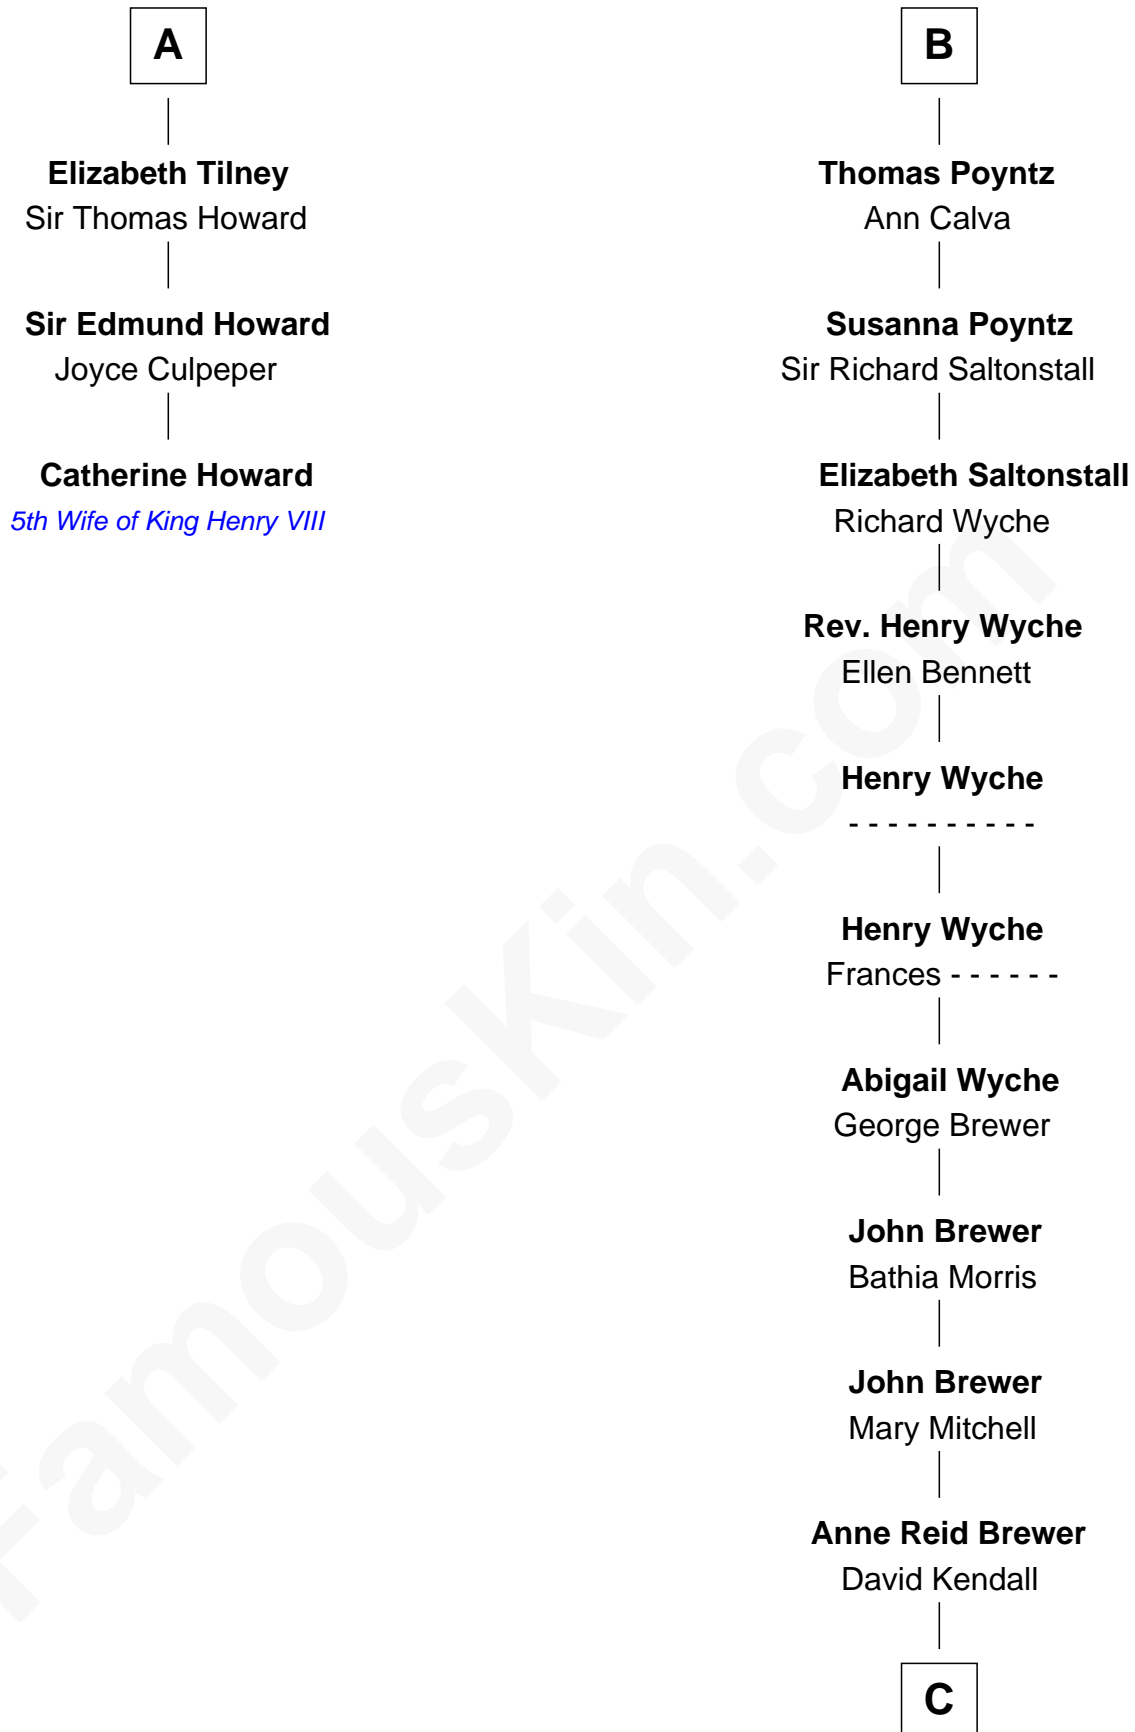

# FamousKin.com Relationship Chart of

**Catherine Howard**

*5th Wife of King Henry VIII*

9th cousin 12 times removed of

**Truman Capote**

*Author of In Cold Blood*

**Sir William de Cantilupe**

Eve de Braiose

**Joan de Cantilupe**  
Sir Henry de Hastings

**Sir John de Hastings**  
Isabel de Valence

**Elizabeth de Hastings**  
Sir Roger de Grey

**Sir Reynold de Grey**  
Eleanor le Strange

**Ida Grey**  
John Cokayne

**Elizabeth Cokayne**  
Sir Laurence Cheney

**Elizabeth Cheney**  
Sir Frederick Tilney

**A**

**Milicent de Cantilupe**  
Eudo la Zouche

**Elizabeth la Zouche**  
Sir Nicholas Poyntz

**Nicholas Poyntz**  
-----

**Pontius Poyntz**  
Eleanor Baldwin

**Sir John Poyntz**  
-----

**John Poyntz**  
Maud Perth

**William Poyntz**  
Elizabeth Shaw

**B**

**C**

**Susan M. Kendall**  
Oscar FitzAlan Knox

**John Brewer Knox**  
Lula Margaret Dinkins