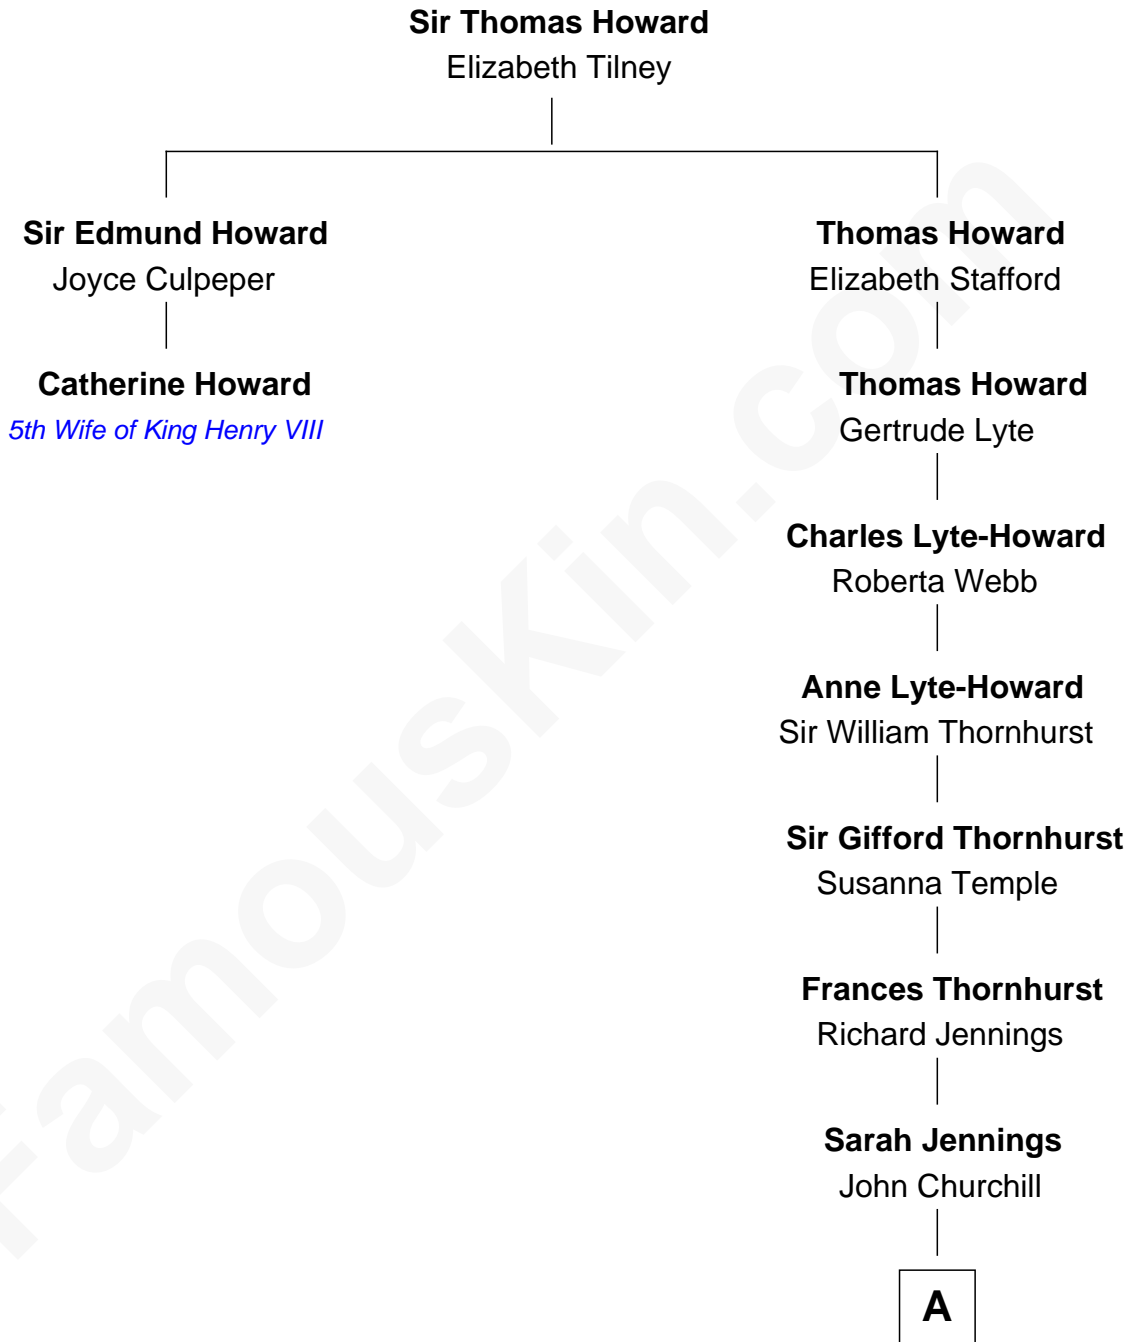

## Relationship Chart of

### Catherine Howard

*5th Wife of King Henry VIII*

1st cousin 13 times removed of

### Sir Winston Churchill

*Prime Minister of the United Kingdom*

**A**

**Anne Churchill**

Sir Charles Spencer

**Sir Charles Spencer**

Elizabeth Trevor

**Sir George Spencer**