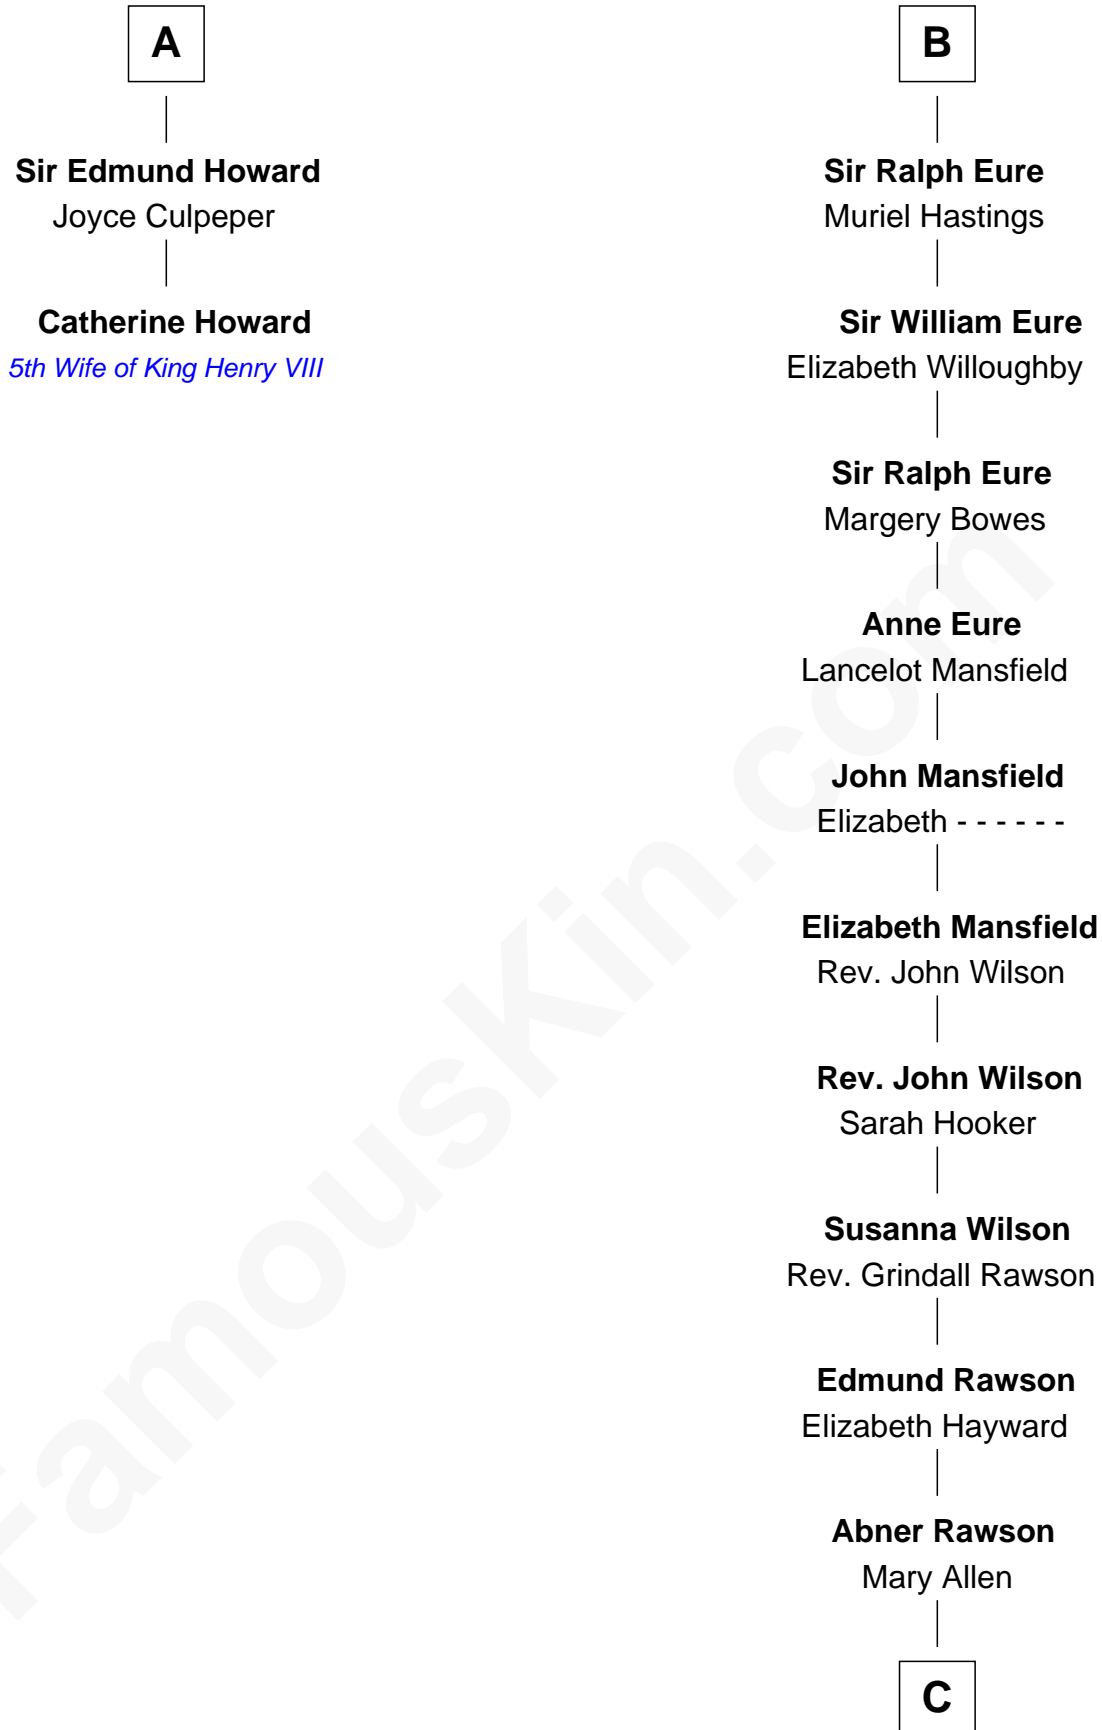

FamousKin.com Relationship Chart of

Catherine Howard

5th Wife of King Henry VIII

8th cousin 12 times removed of

William Howard Taft

27th U.S. President

C

—
Rhoda Rawson

Aaron Taft
—

Peter Rawson Taft

Sylvia Howard
—

Alphonso Taft

Louisa Maria Torrey
—

William Howard Taft

27th U.S. President

FamousKin.com