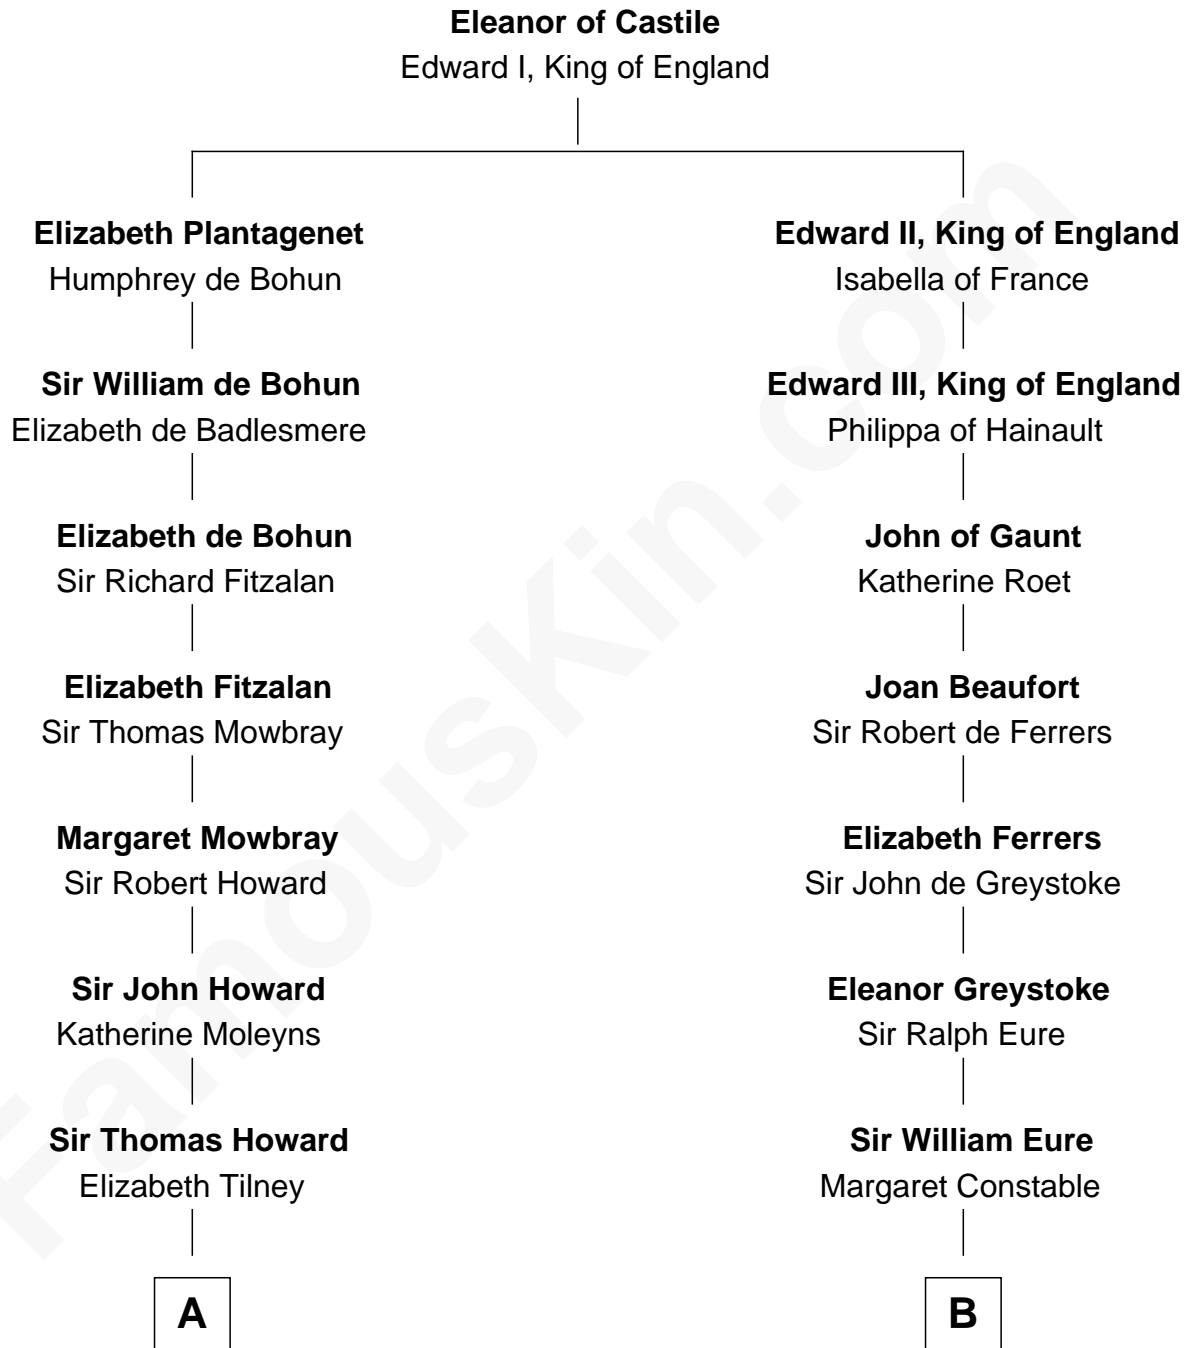

FamousKin.com Relationship Chart of

Catherine Howard

5th Wife of King Henry VIII

8th cousin 12 times removed of

William Howard Taft

27th U.S. President

C

—
Rhoda Rawson

Aaron Taft
—

Peter Rawson Taft

Sylvia Howard
—

Alphonso Taft

Louisa Maria Torrey
—

William Howard Taft

27th U.S. President

FamousKin.com