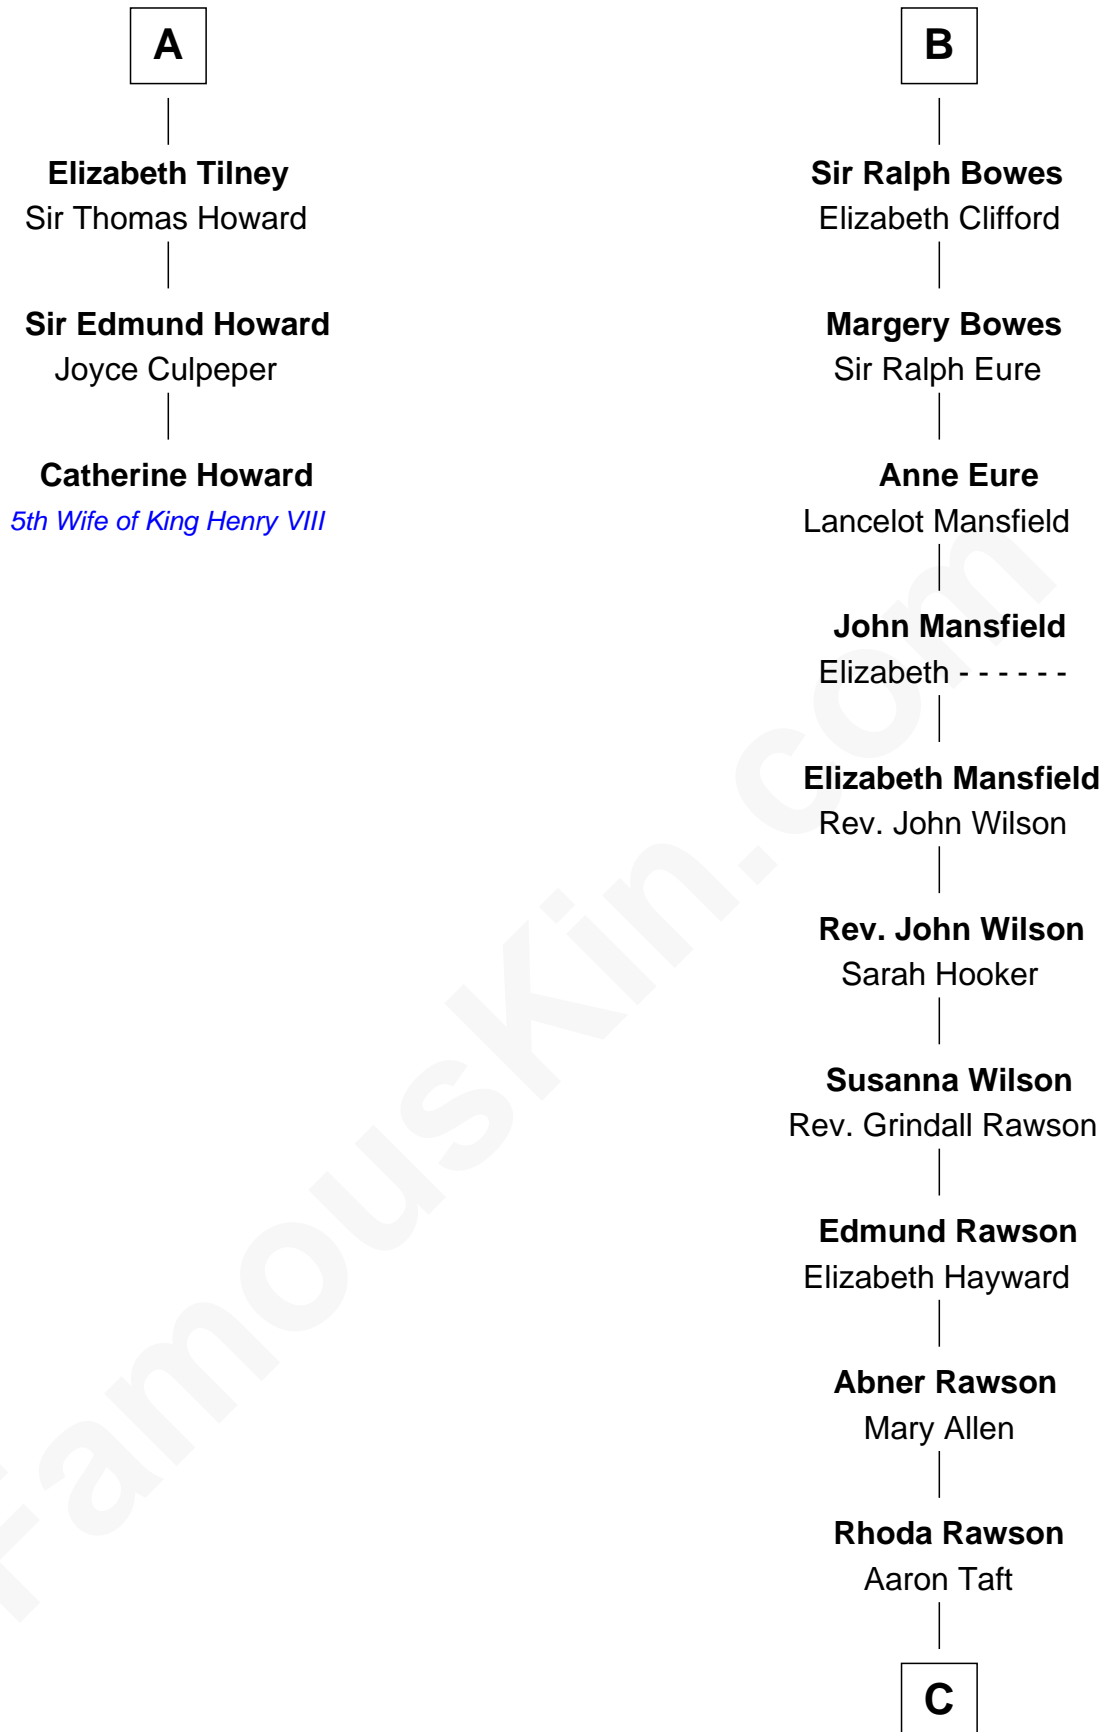

# FamousKin.com Relationship Chart of

**Catherine Howard**

*5th Wife of King Henry VIII*

9th cousin 10 times removed of

**William Howard Taft**

*27th U.S. President*

**William de Odingsells**

Ela FitzWalter

**Elizabeth Cokayne**  
Sir Laurence Cheney

**Elizabeth Cheney**  
Sir Frederick Tilney

**A**

**Margaret de Oddingseles**

Sir John de Grey

**Sir John Grey**  
Avice Marmion

**Sir Robert Grey**  
Lora de St. Quintin

**Elizabeth Grey**  
Henry FitzHugh

**Sir William FitzHugh**  
Margery Willoughby

**Maud FitzHugh**  
Sir William Bowes

**Sir Ralph Bowes**  
Margery Conyers

**B**

**C**

—  
**Peter Rawson Taft**

Sylvia Howard

—  
**Alphonso Taft**

Louisa Maria Torrey

—  
**William Howard Taft**

*27th U.S. President*

FamousKin.com