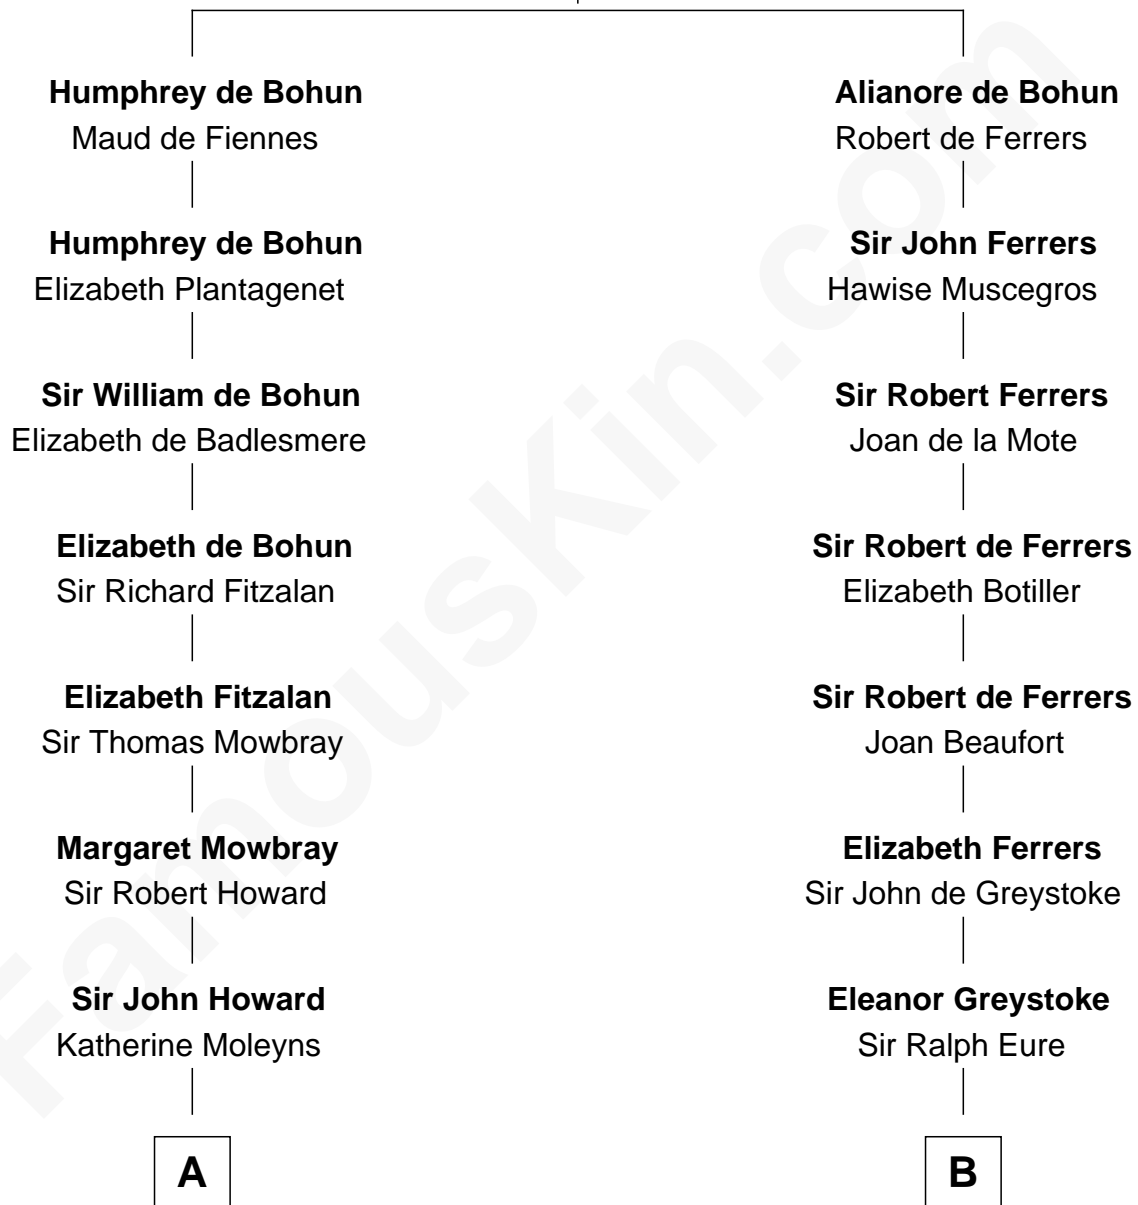

FamousKin.com Relationship Chart of

Catherine Howard

5th Wife of King Henry VIII

9th cousin 12 times removed of

William Howard Taft

27th U.S. President

Sir Humphrey de Bohun

Eleanor de Braiose

C

|
Abner Rawson

Mary Allen

|
Rhoda Rawson

Aaron Taft

|
Peter Rawson Taft

Sylvia Howard

|
Alphonso Taft

Louisa Maria Torrey

|
William Howard Taft

27th U.S. President

FamousKin.com