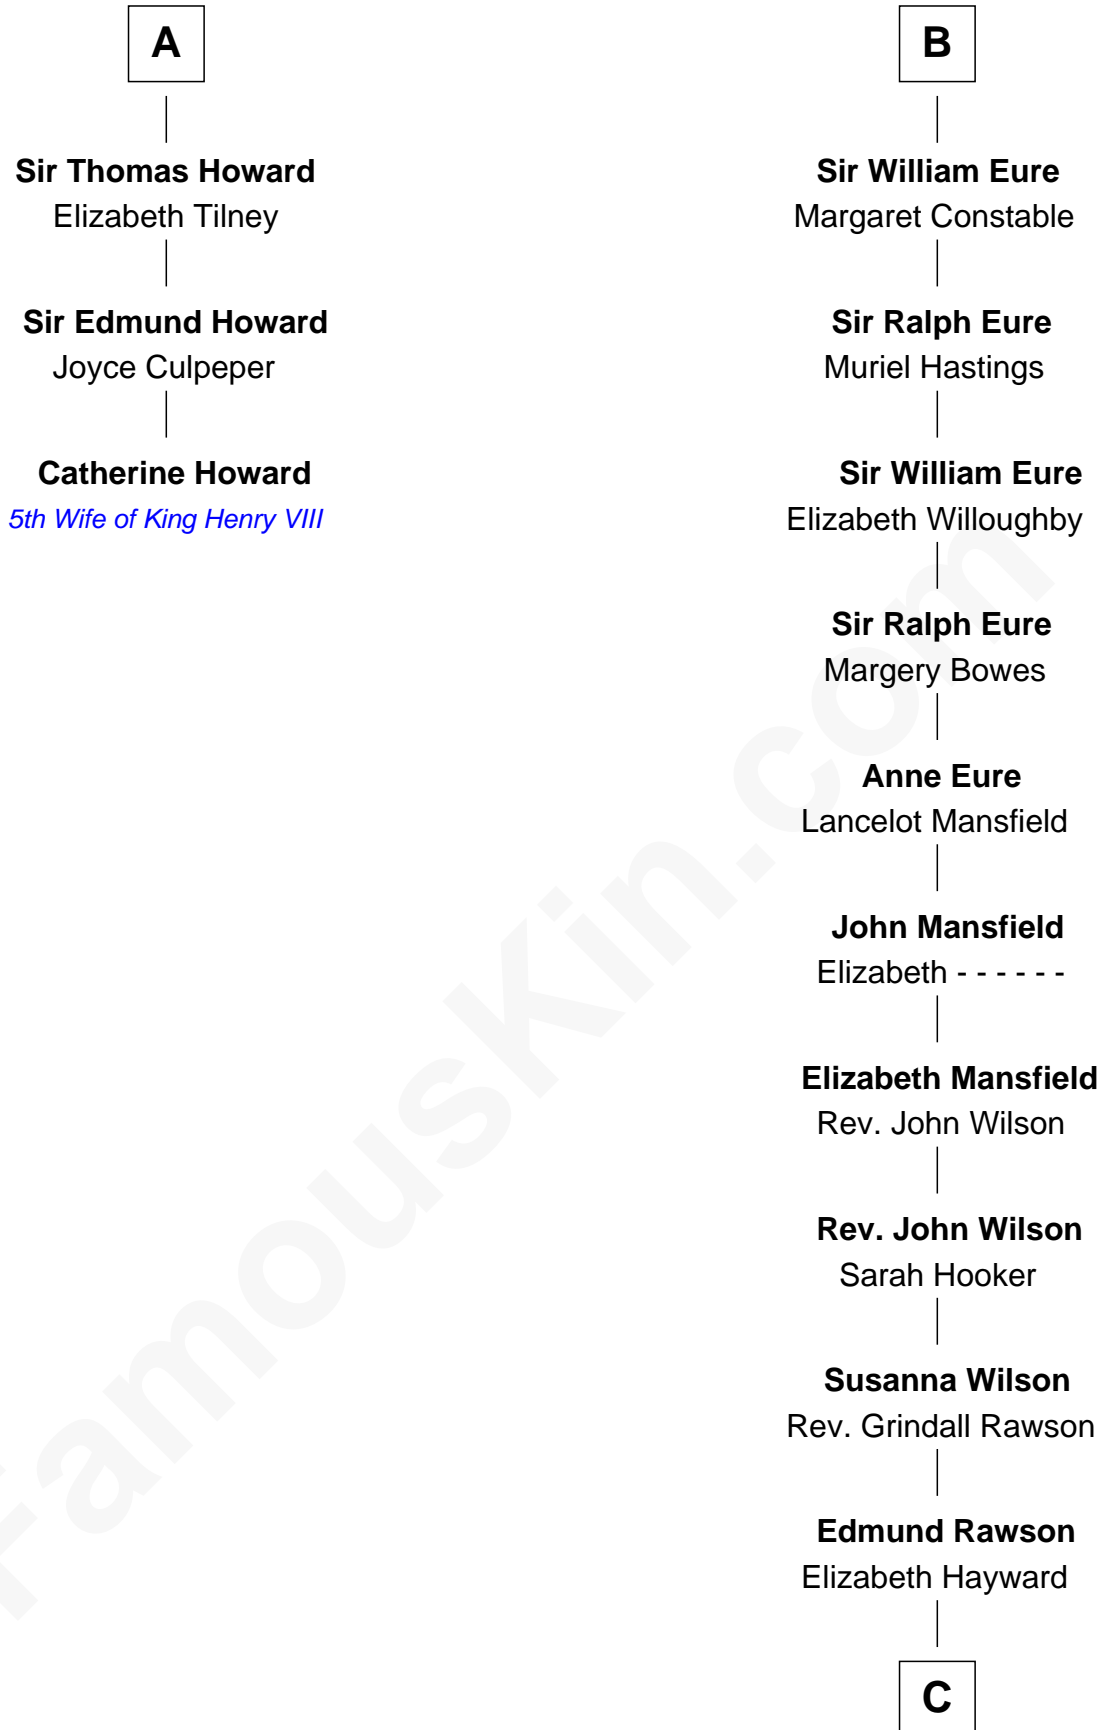

FamousKin.com Relationship Chart of

Catherine Howard

5th Wife of King Henry VIII

9th cousin 12 times removed of

William Howard Taft

27th U.S. President

Sir Humphrey de Bohun

Eleanor de Braiose

C

|
Abner Rawson

Mary Allen

|
Rhoda Rawson

Aaron Taft

|
Peter Rawson Taft

Sylvia Howard

|
Alphonso Taft

Louisa Maria Torrey

|
William Howard Taft

27th U.S. President

FamousKin.com