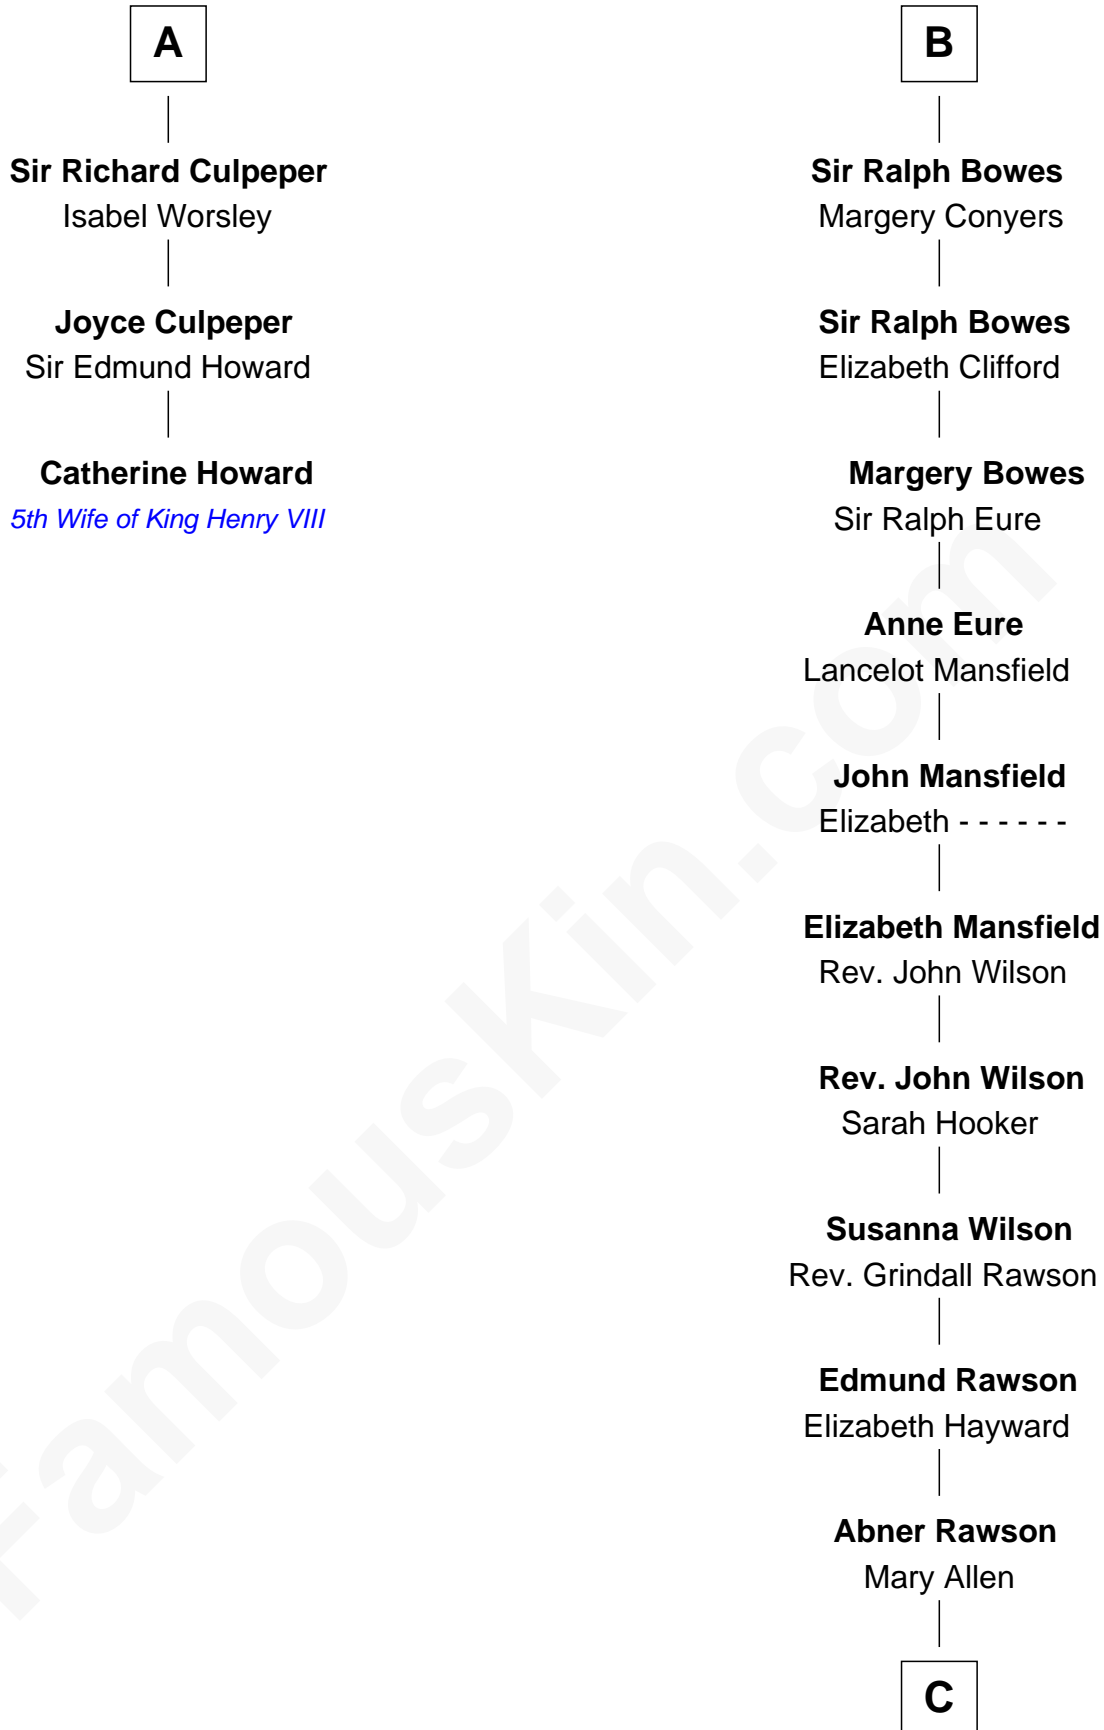

# FamousKin.com Relationship Chart of

**Catherine Howard**

*5th Wife of King Henry VIII*

9th cousin 11 times removed of

**William Howard Taft**

*27th U.S. President*

**Sir William de Ferrers**

Margaret de Quincy

Sir Ralph de Greystoke

**Joan de Greystoke**

Sir William Bowes

**Sir William Bowes**

Maud FitzHugh

**B**

**C**

—  
**Rhoda Rawson**

Aaron Taft  
—

**Peter Rawson Taft**

Sylvia Howard  
—

**Alphonso Taft**

Louisa Maria Torrey  
—

**William Howard Taft**

*27th U.S. President*

FamousKin.com