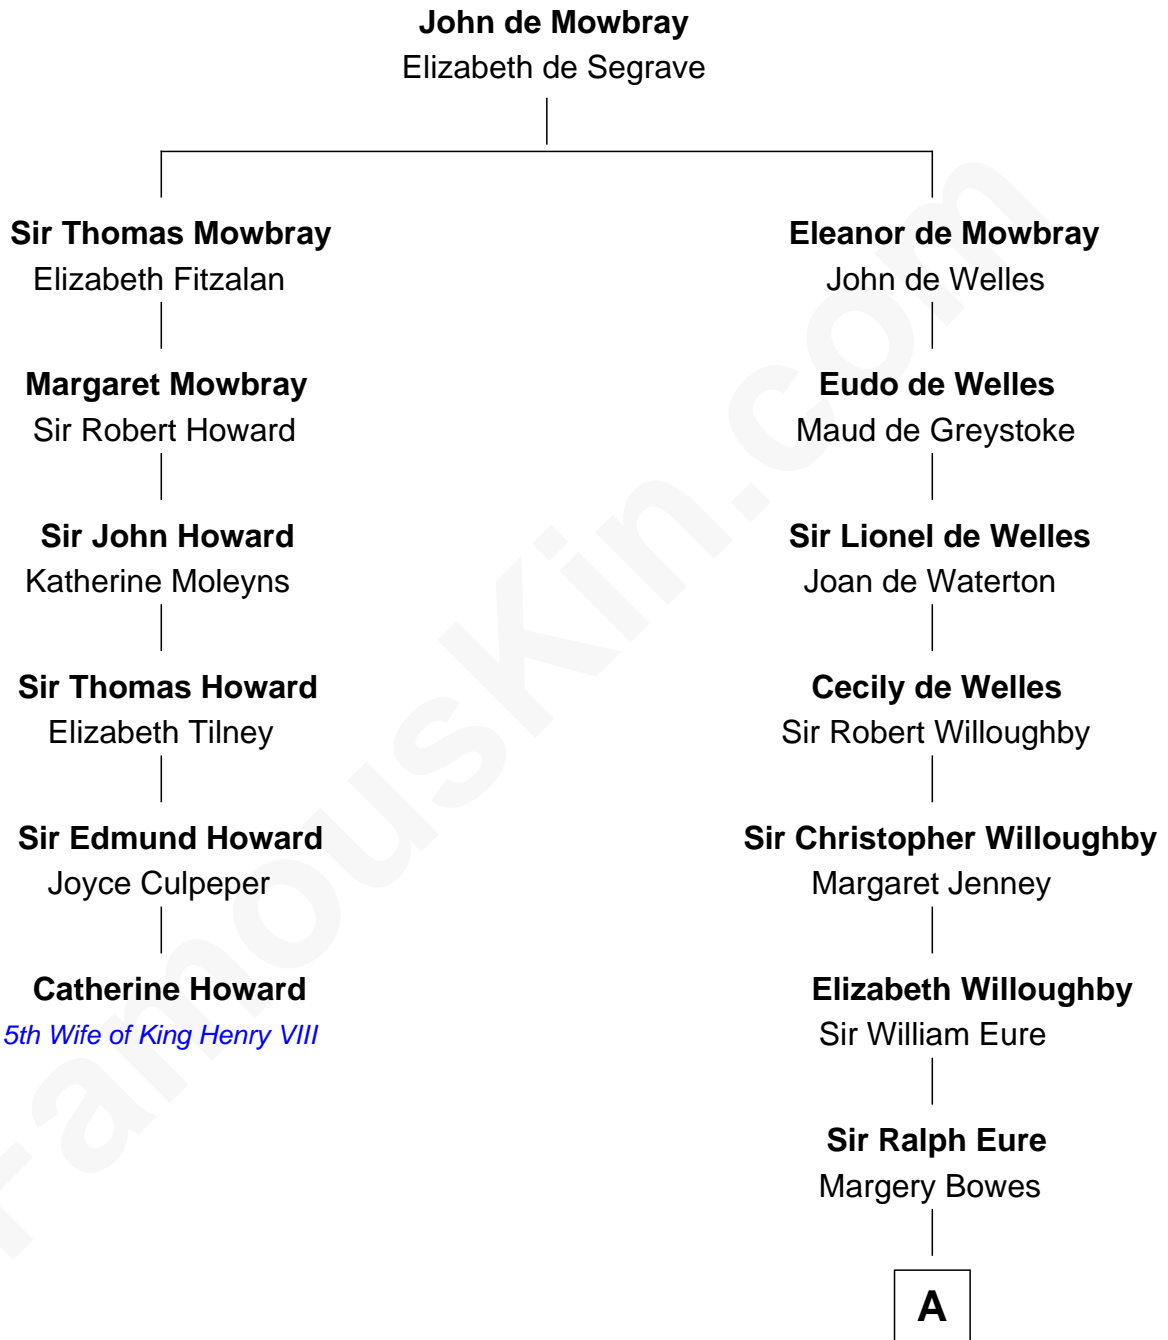

FamousKin.com Relationship Chart of

Catherine Howard

5th Wife of King Henry VIII

5th cousin 12 times removed of

William Howard Taft

27th U.S. President

A

—
Anne Eure

Lancelot Mansfield

—
John Mansfield

Elizabeth - - - - -

—
Elizabeth Mansfield

Rev. John Wilson

—
Rev. John Wilson

Sarah Hooker

—
Susanna Wilson

Sylvia Howard

—
Alphonso Taft

Louisa Maria Torrey

—
William Howard Taft

27th U.S. President