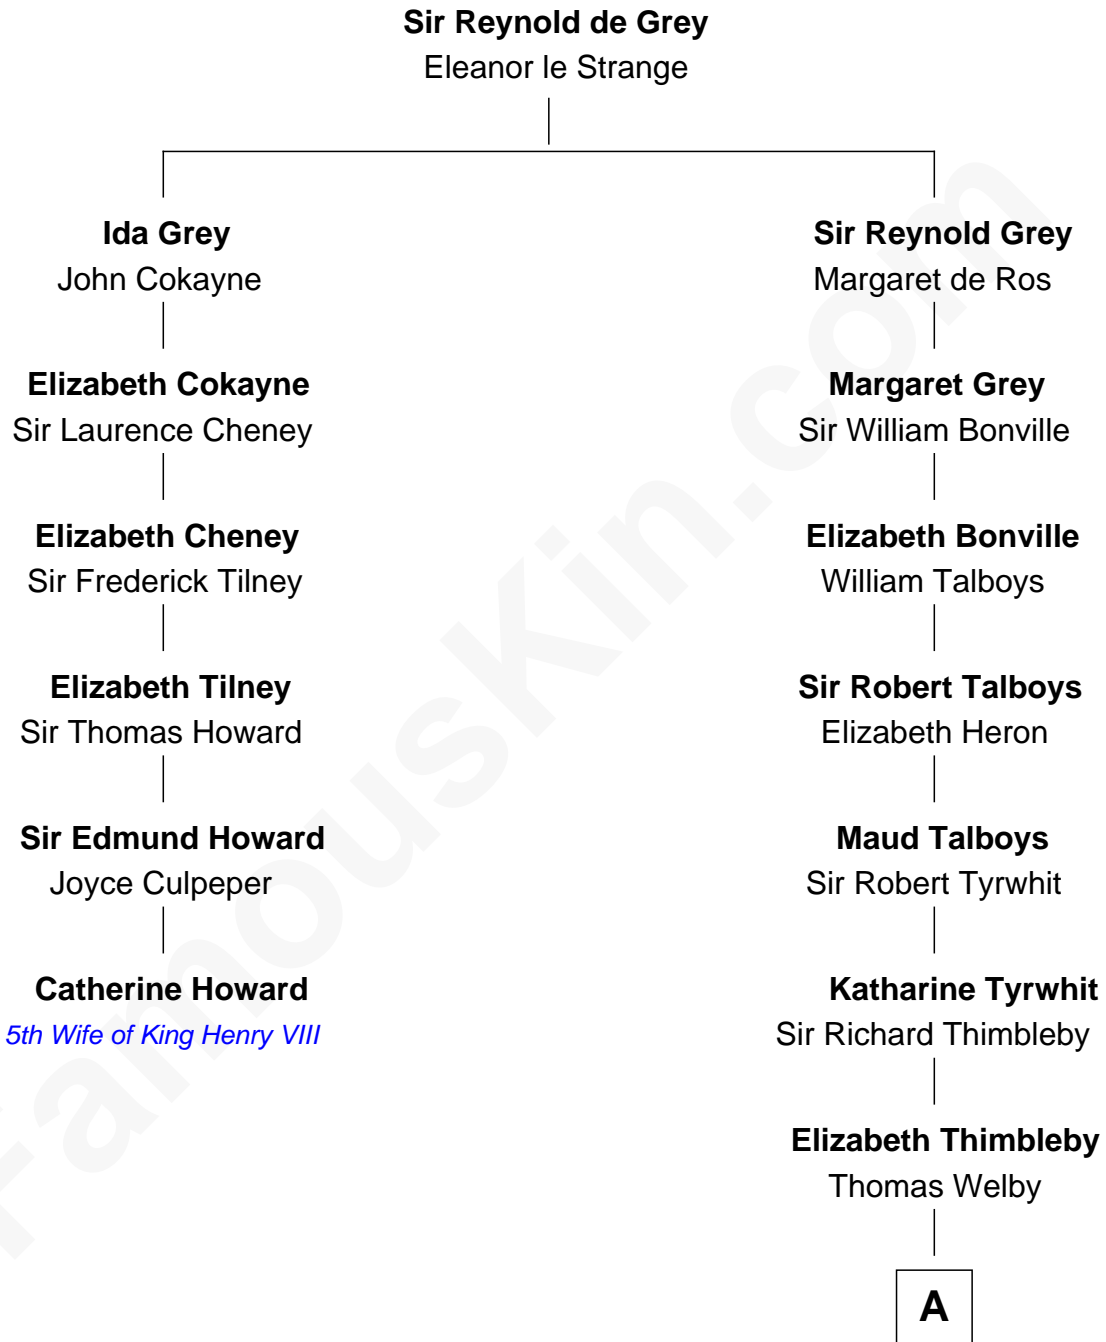

## Relationship Chart of

### Catherine Howard

*5th Wife of King Henry VIII*

5th cousin 13 times removed of

**Mitt Romney**

*70th Governor of Massachusetts*

**A**

**Richard Welby**  
Frances Bulkeley

**Olive Welby**  
Henry Farwell