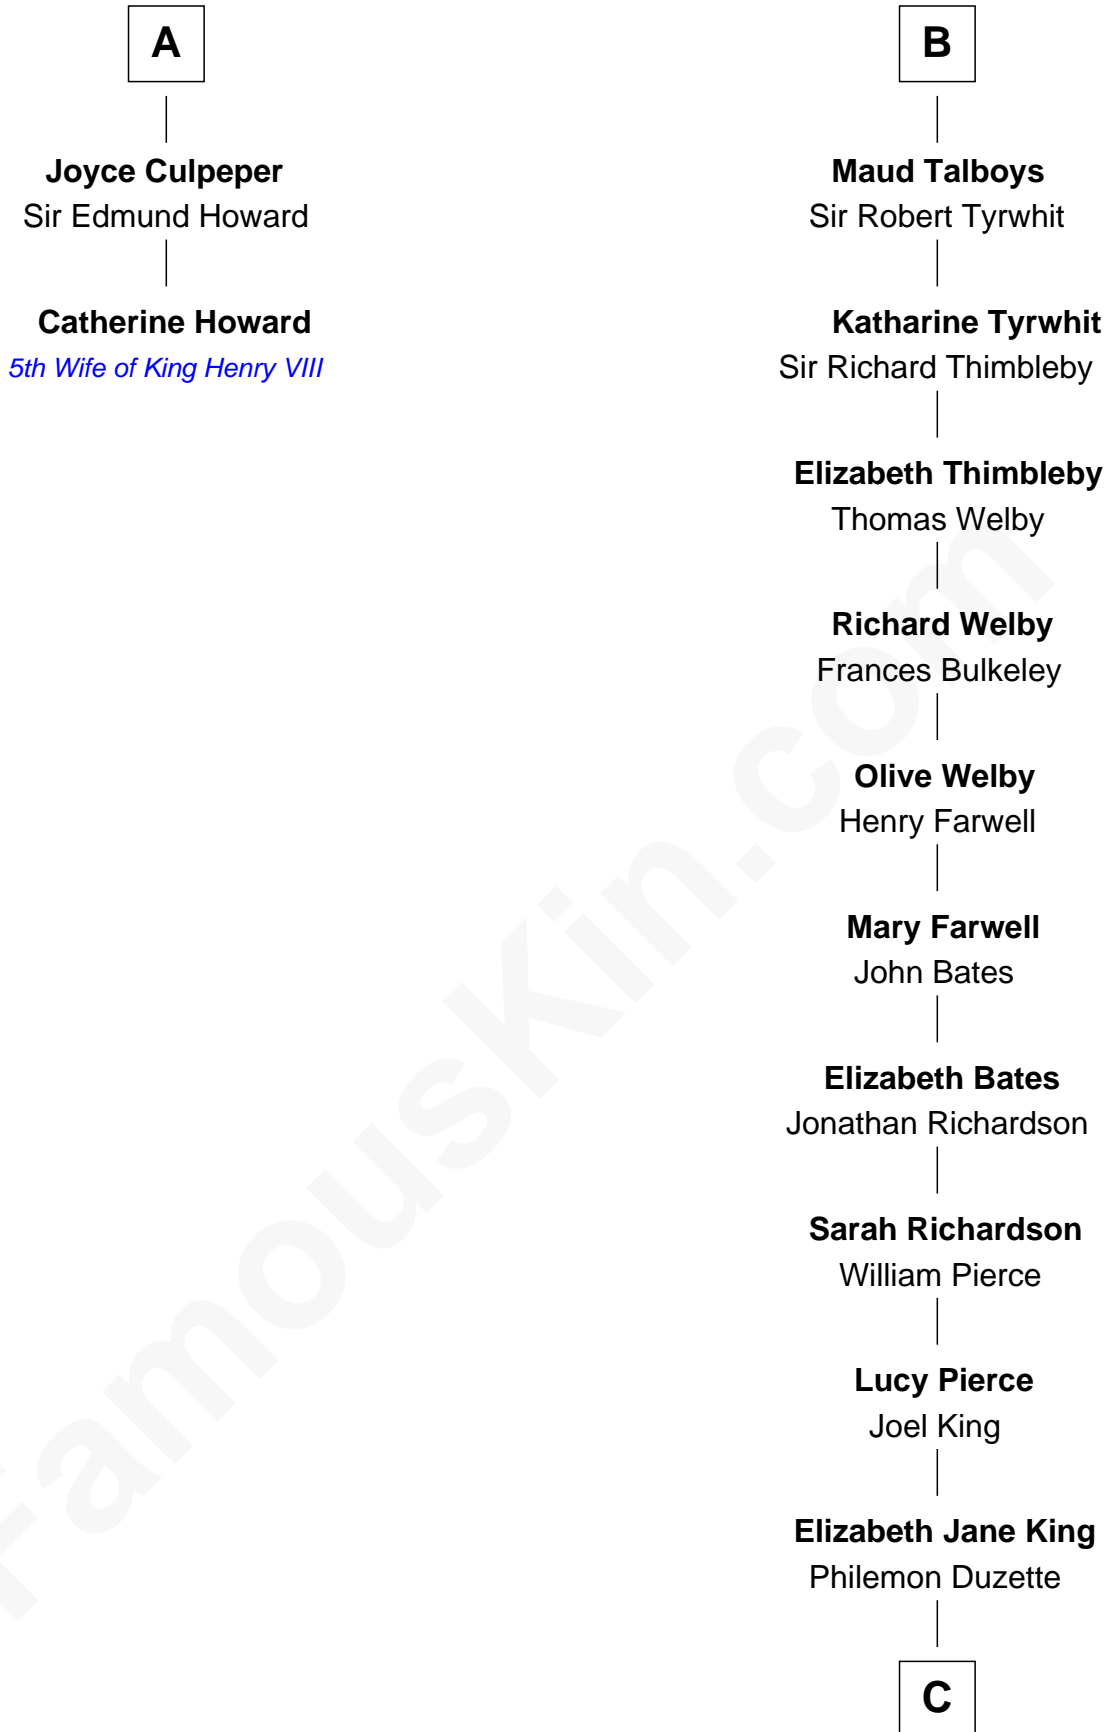

# FamousKin.com Relationship Chart of

**Catherine Howard**

*5th Wife of King Henry VIII*

8th cousin 13 times removed of

**Mitt Romney**

*70th Governor of Massachusetts*

**Sir Gilbert de Clare**

Joan of Acre

**Margaret de Ros**  
Sir Reynold Grey

**Margaret Grey**  
Sir William Bonville

**Elizabeth Bonville**  
William Talboys

**Sir Robert Talboys**  
Elizabeth Heron

**B**

**C**

Clarissa Minerva Duzette

Lewis Robison