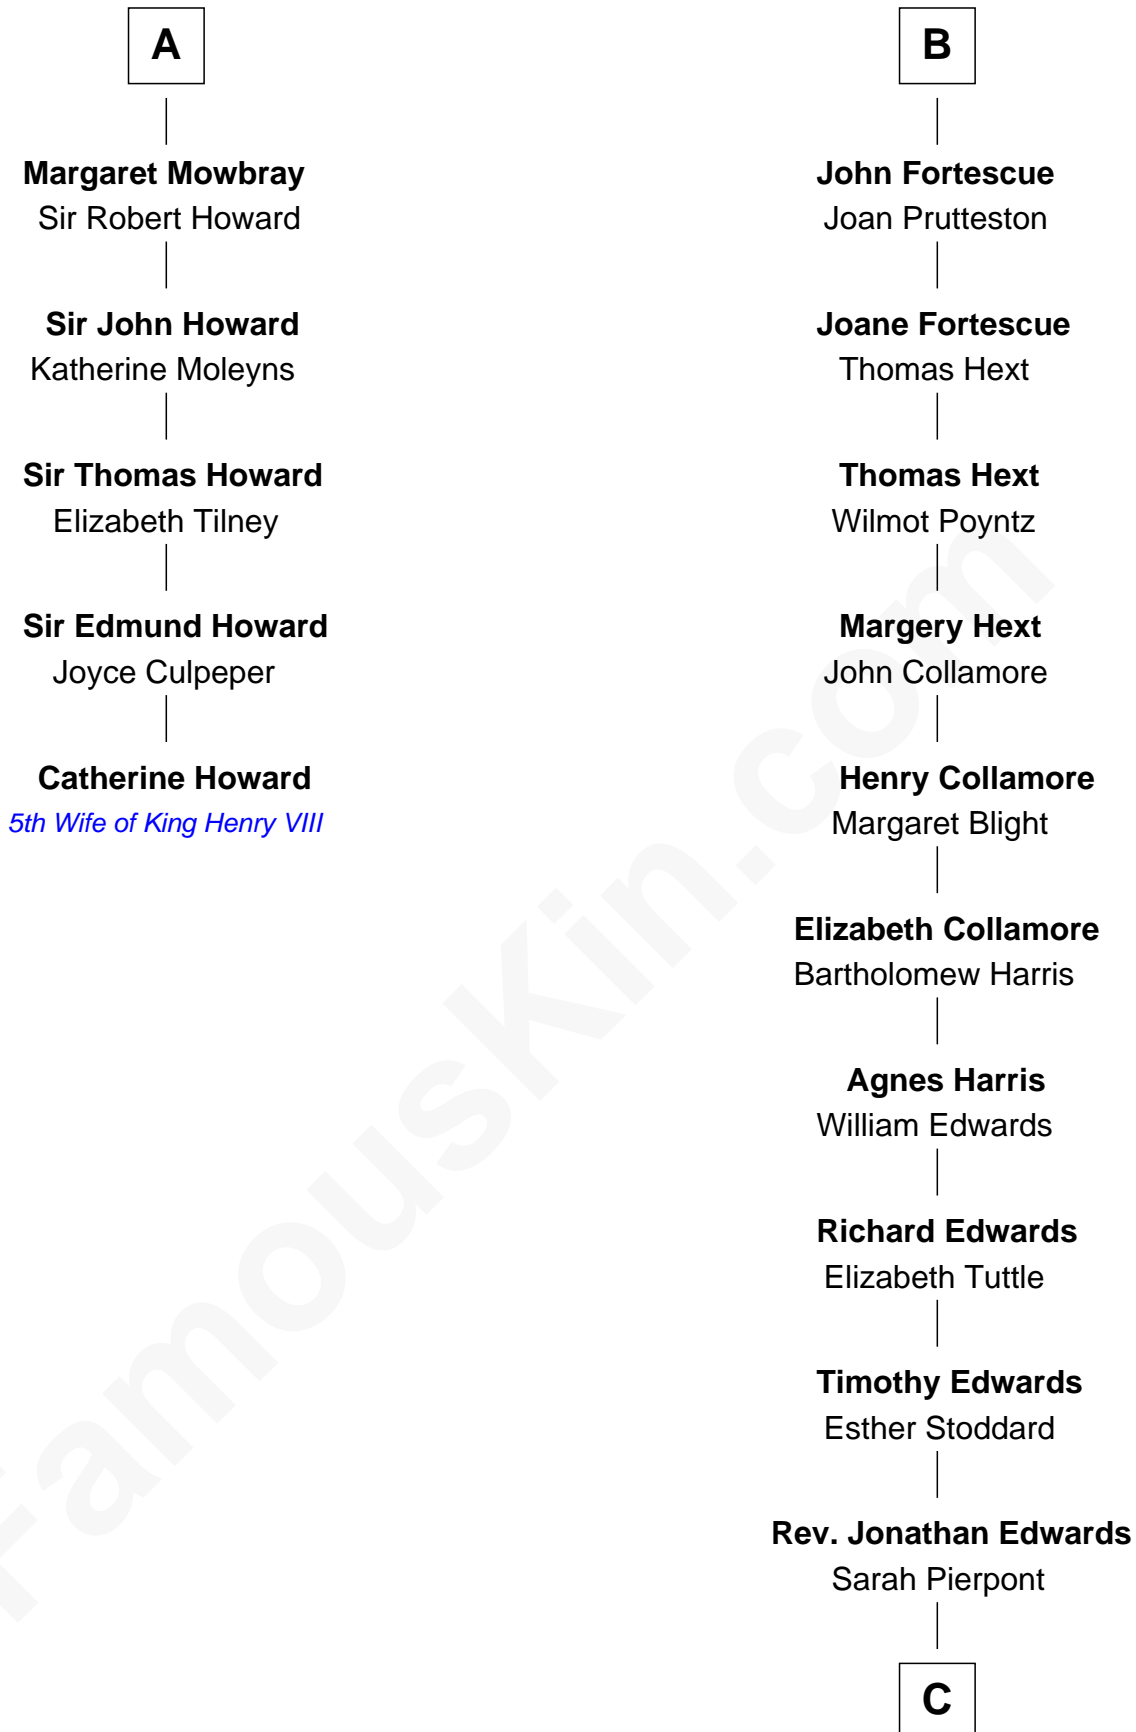

FamousKin.com

Relationship Chart of

Catherine Howard

5th Wife of King Henry VIII

11th cousin 7 times removed of

Aaron Burr

Killed Alexander Hamilton

Sir Geoffrey FitzPiers

Aveline de Clare

C

Esther Edwards

Aaron Burr

Aaron Burr

Killed Alexander Hamilton

FamousKin.com