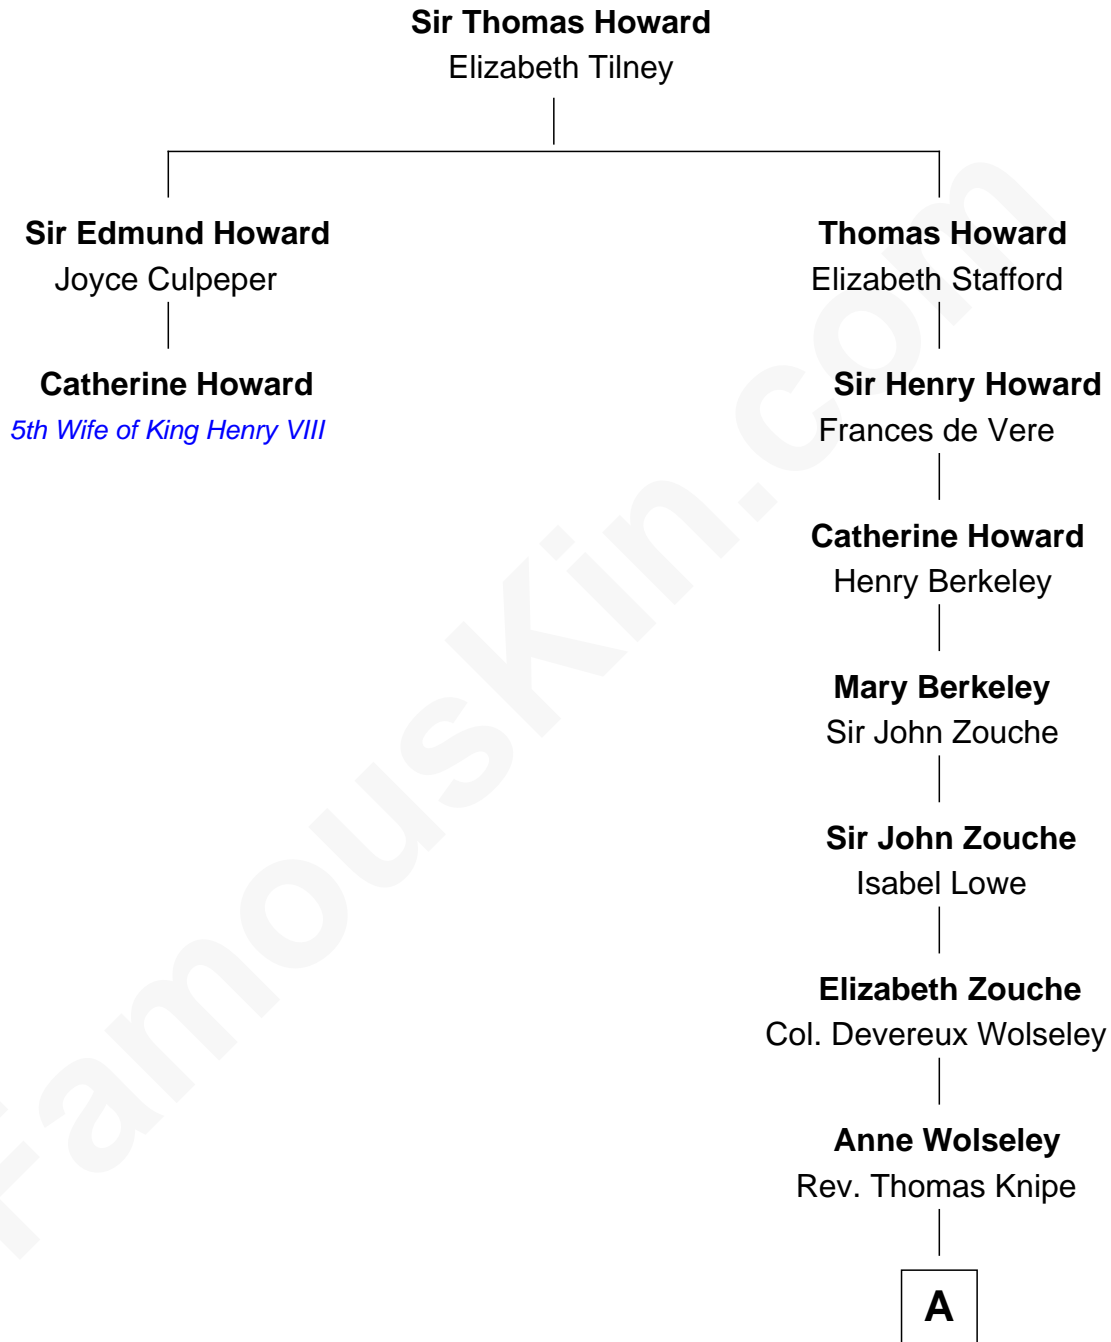

FamousKin.com

Relationship Chart of

Catherine Howard

5th Wife of King Henry VIII

1st cousin 10 times removed of

Francis Scott Key

Author of "The Star Spangled Banner"