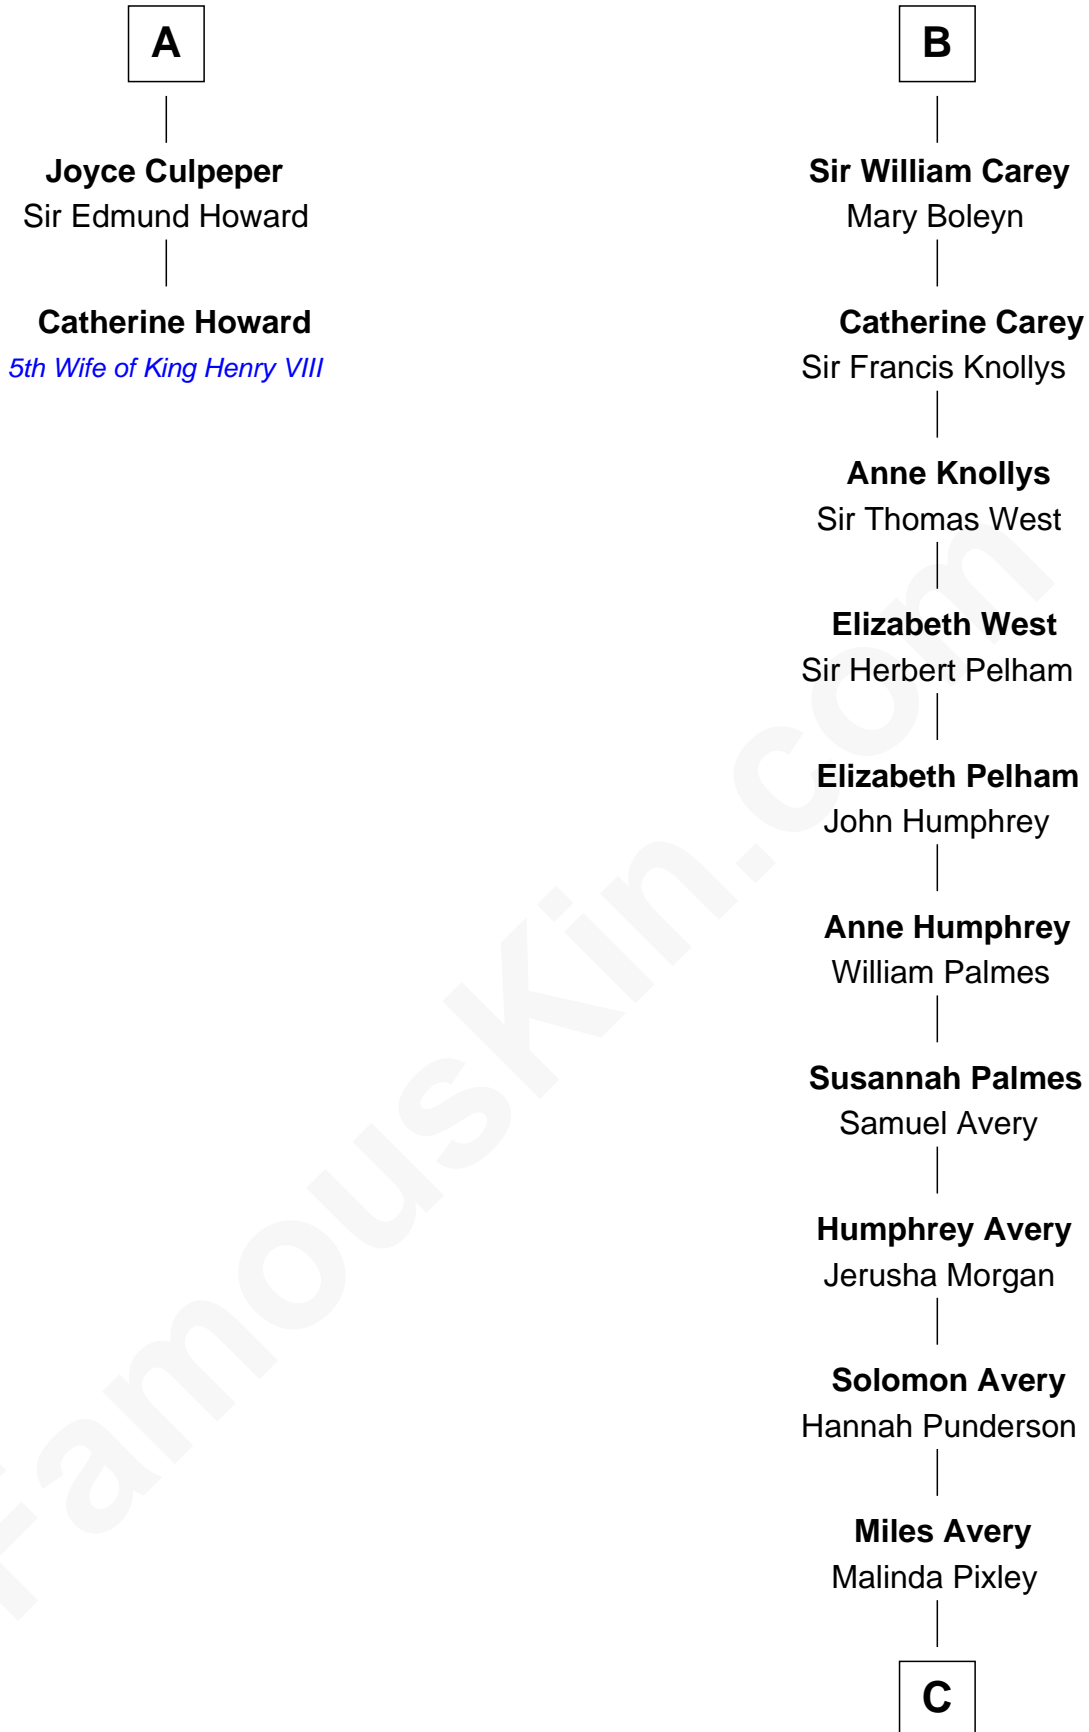

FamousKin.com Relationship Chart of

Catherine Howard

5th Wife of King Henry VIII

8th cousin 11 times removed of

John D. Rockefeller

Founder of the Standard Oil Company

Sir Gilbert de Clare

Joan of Acre

Sir Richard Culpeper
Isabel Worsley

A

Eleanor de Clare
Hugh le Despencer

Elizabeth le Despencer
Maurice de Berkeley

Thomas de Berkeley
Margaret de Lisle

Elizabeth de Berkeley
Richard de Beauchamp

Eleanor Beauchamp
Edmund Beaufort

Eleanor Beaufort
Sir Robert Spencer

Margaret Spencer
Sir Thomas Carey

B

C

—
Lucy Avery

Godfrey Lewis Rockefeller

—
William Avery Rockefeller

Eliza Davison