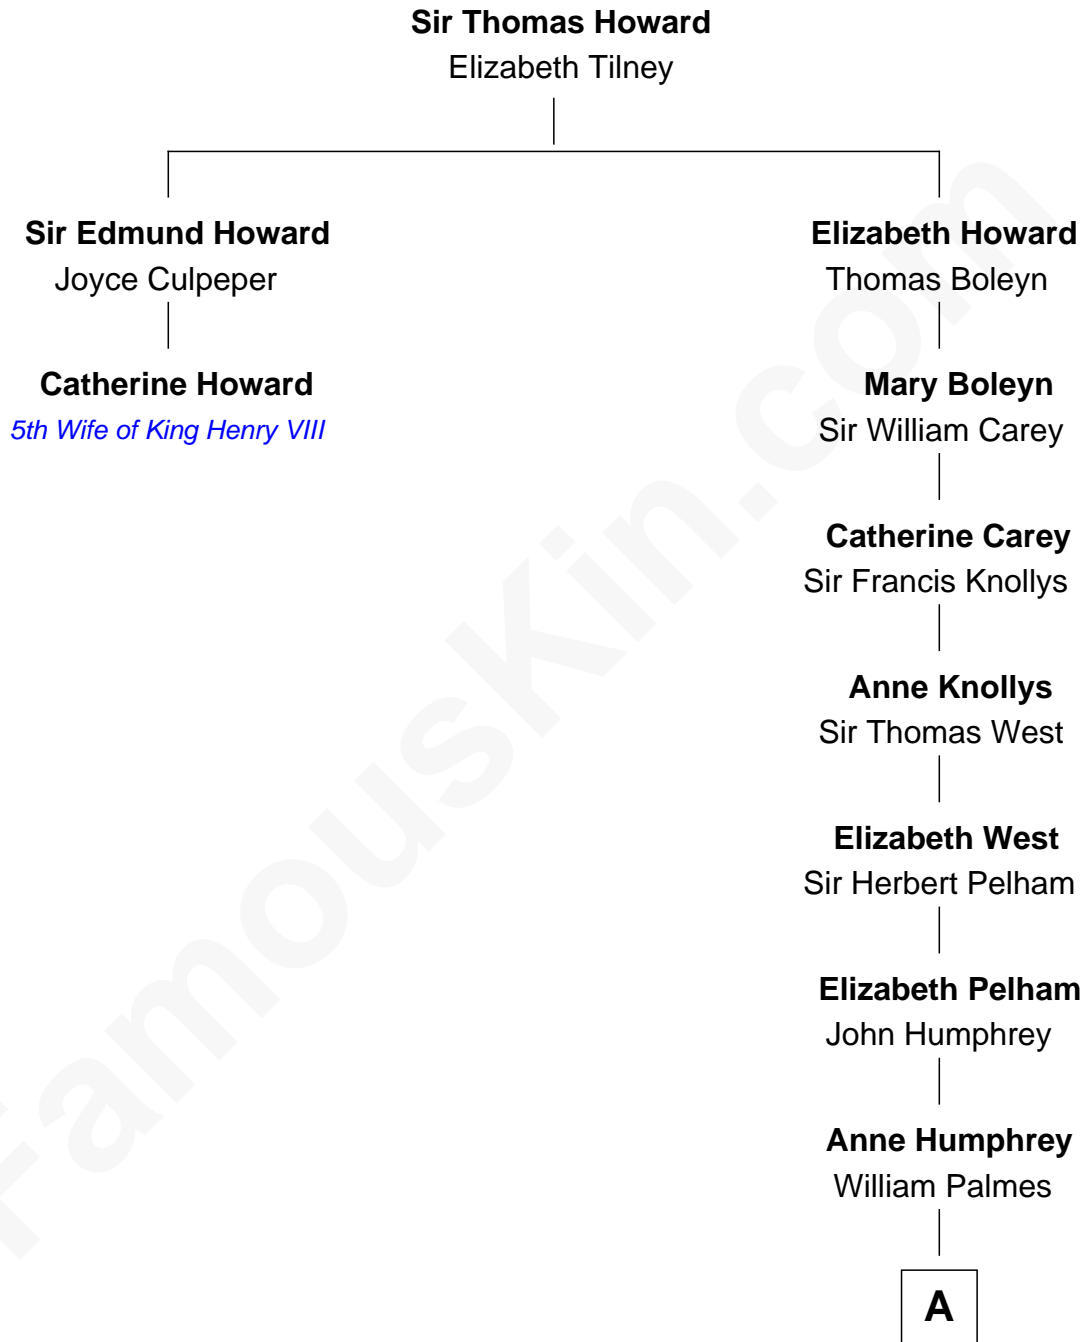

**FamousKin.com**  
**Relationship Chart of**  
**Catherine Howard**

*5th Wife of King Henry VIII*

**1st cousin 12 times removed of**

**John D. Rockefeller**

*Founder of the Standard Oil Company*

**A**

**Susannah Palmes**

Samuel Avery

**Humphrey Avery**

Jerusha Morgan

**Solomon Avery**

Hannah Punderson

**Miles Avery**

Malinda Pixley

**Lucy Avery**

Godfrey Lewis Rockefeller

**William Avery Rockefeller**

Eliza Davison

**John D. Rockefeller**

*Founder of the Standard Oil Company*