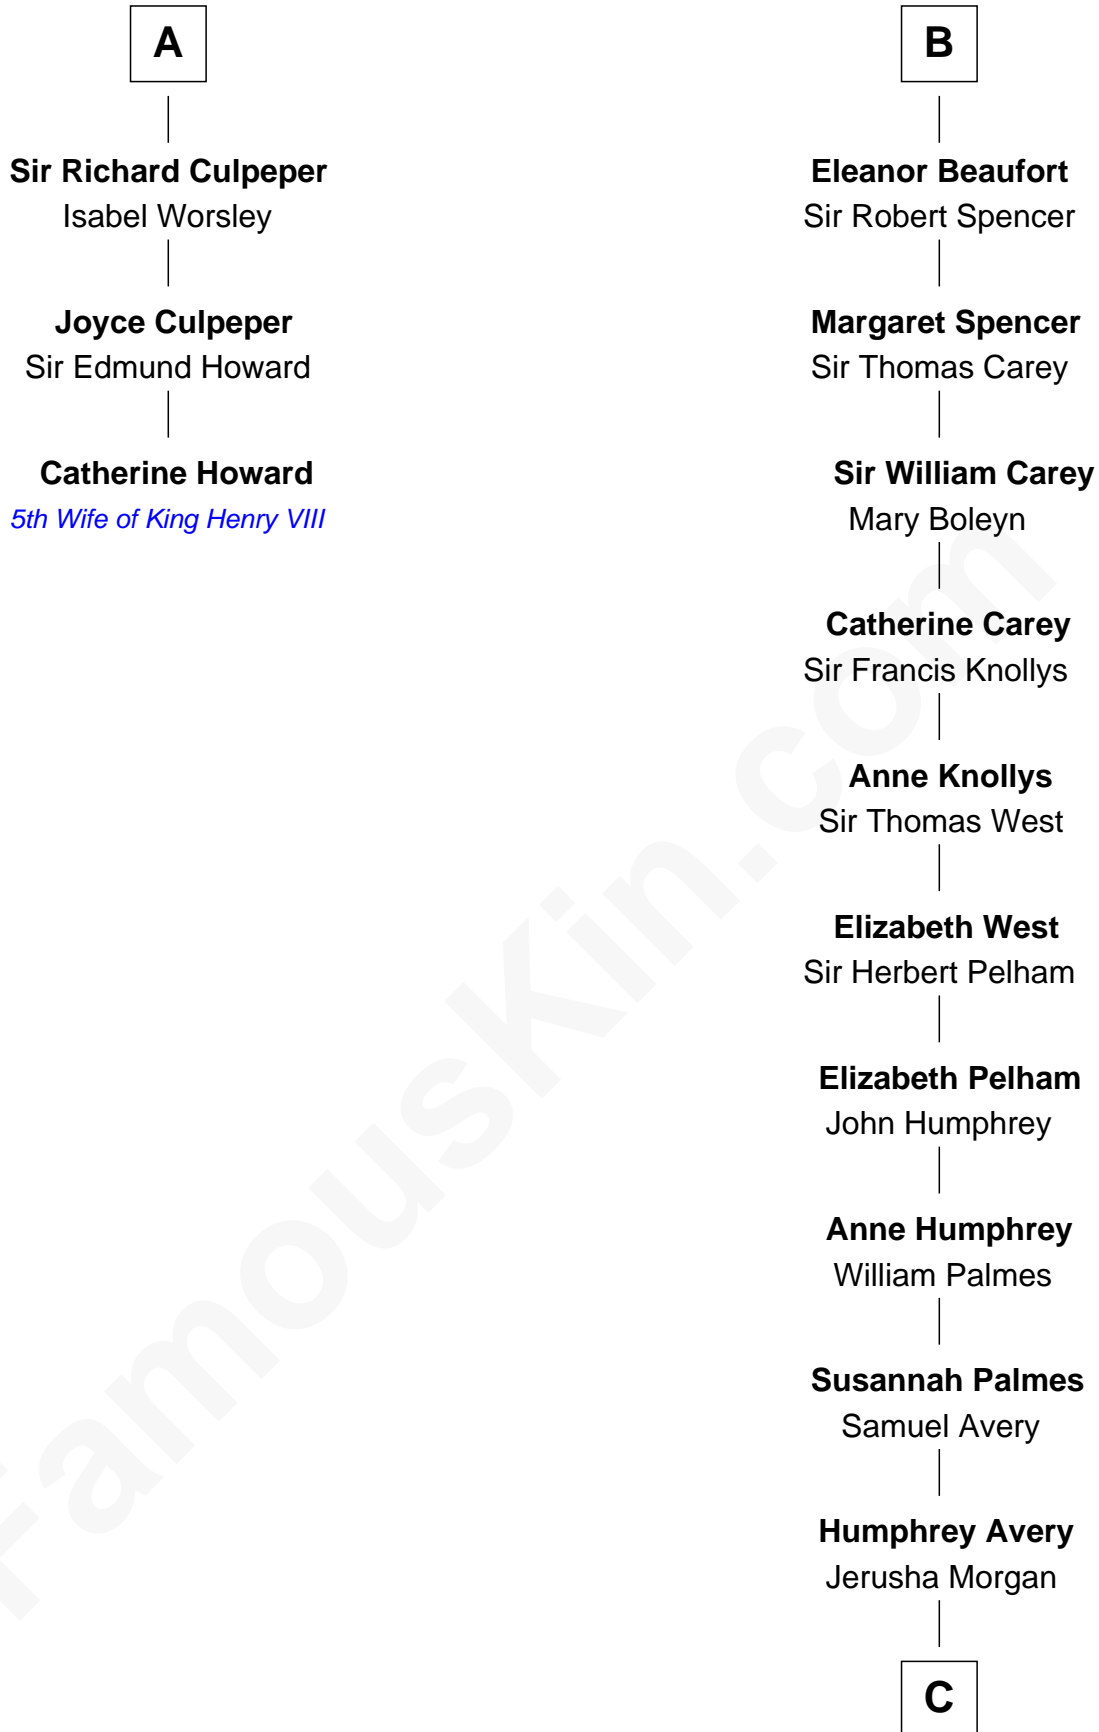

FamousKin.com

Relationship Chart of

Catherine Howard

5th Wife of King Henry VIII

9th cousin 12 times removed of

John D. Rockefeller

Founder of the Standard Oil Company

C

|
Solomon Avery
Hannah Punderson

|
Miles Avery
Malinda Pixley

|
Lucy Avery
Godfrey Lewis Rockefeller

|
William Avery Rockefeller
Eliza Davison

|
John D. Rockefeller
Founder of the Standard Oil Company

FamousKin.com