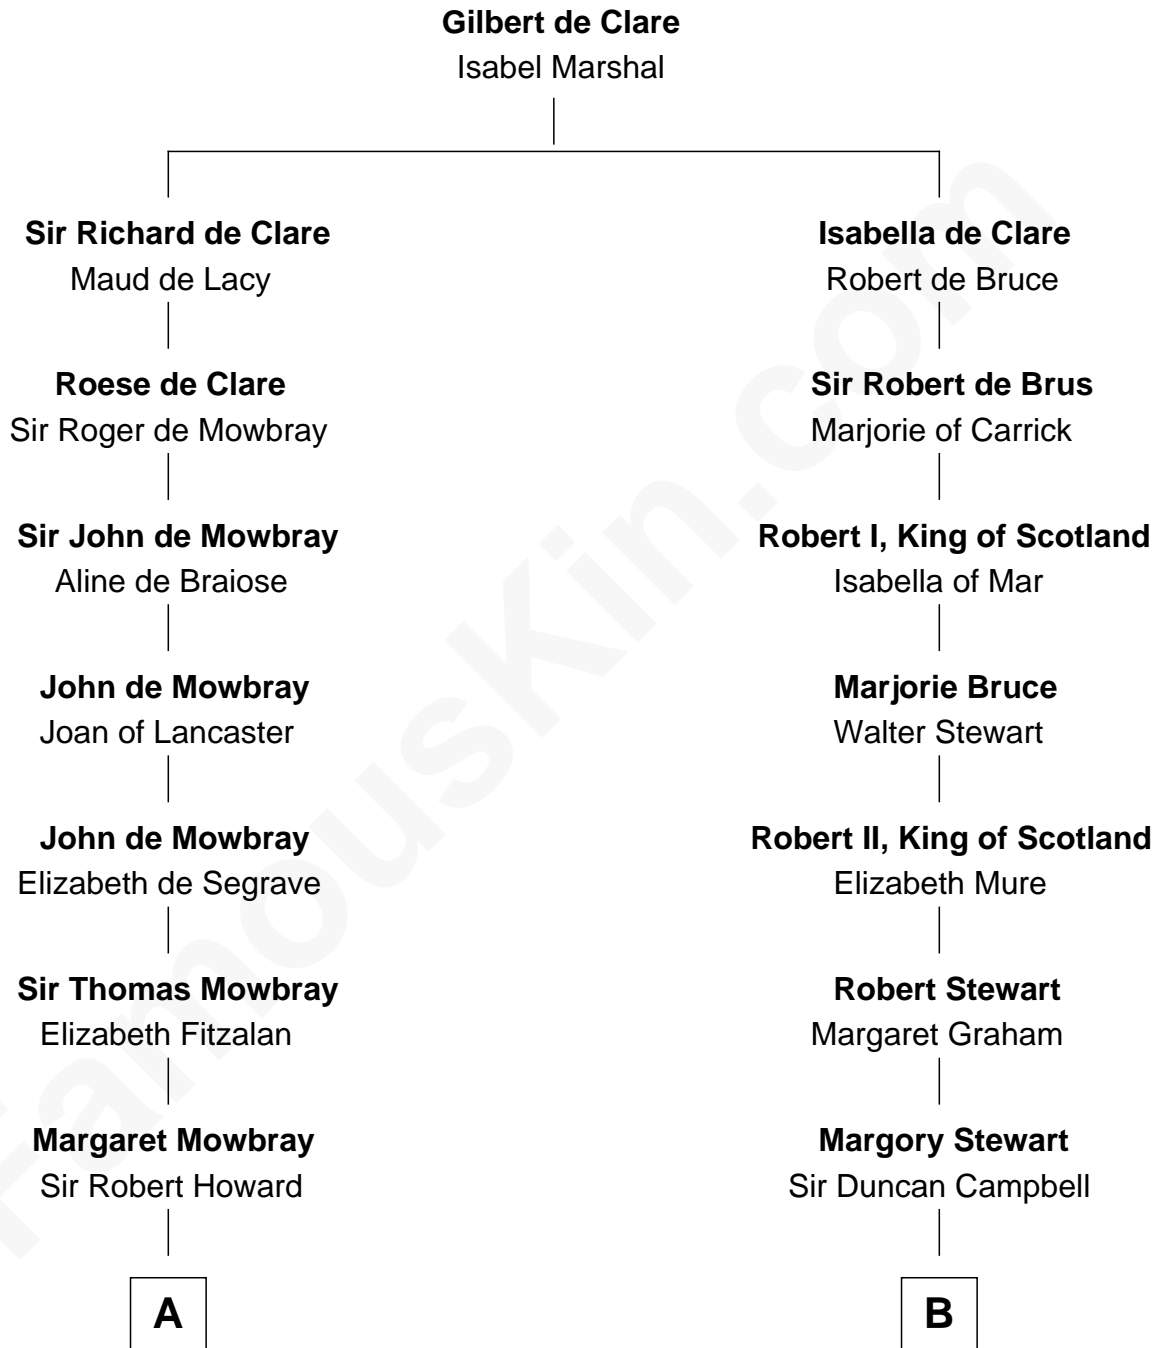

# FamousKin.com Relationship Chart of

**Catherine Howard**

*5th Wife of King Henry VIII*

10th cousin 11 times removed of

**Emily Post**

*American Author on Etiquette*

**C**

—  
**Mary Meek Magruder**

Thomas Clagett

—  
**Sarah Magruder Clagett**

Upton Bruce

—  
**Marian Bruce**

William Price

—  
**Bruce Price**

Mary Josephine Lee

—  
**Emily Post**