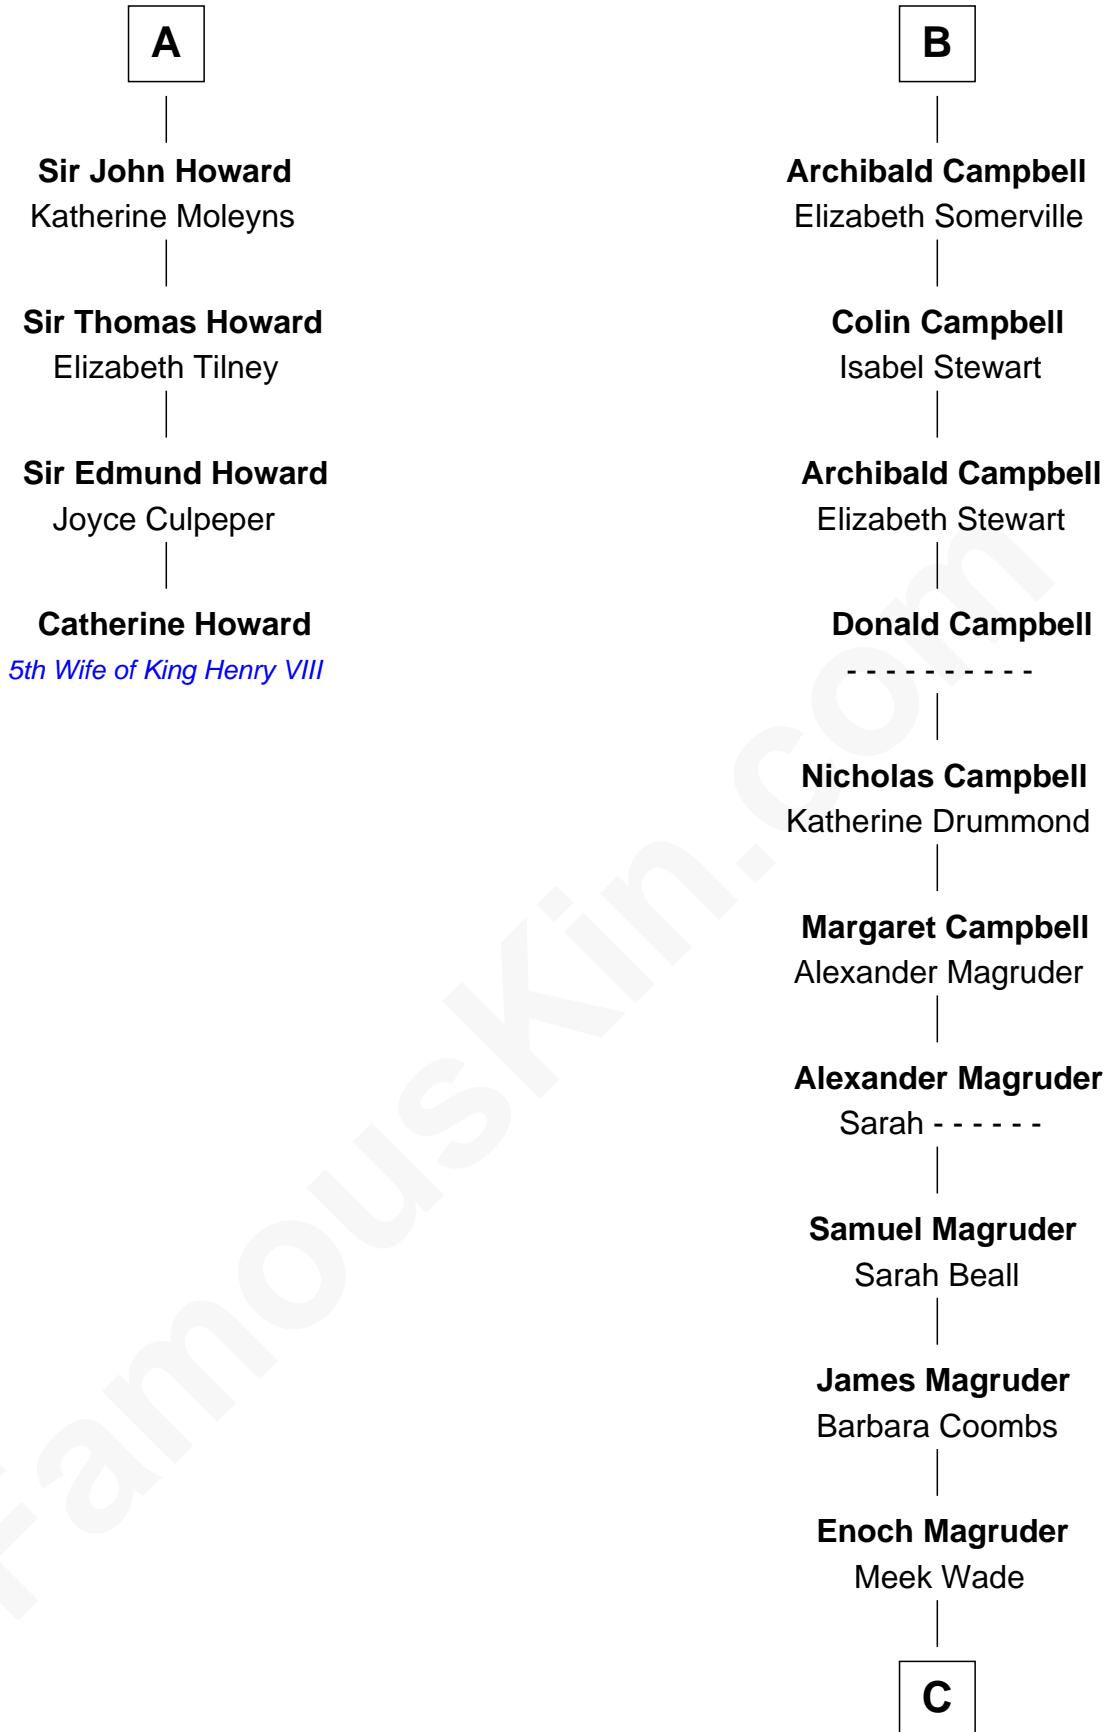

# FamousKin.com Relationship Chart of

**Catherine Howard**

*5th Wife of King Henry VIII*

10th cousin 11 times removed of

**Emily Post**

*American Author on Etiquette*

**C**

—  
**Mary Meek Magruder**