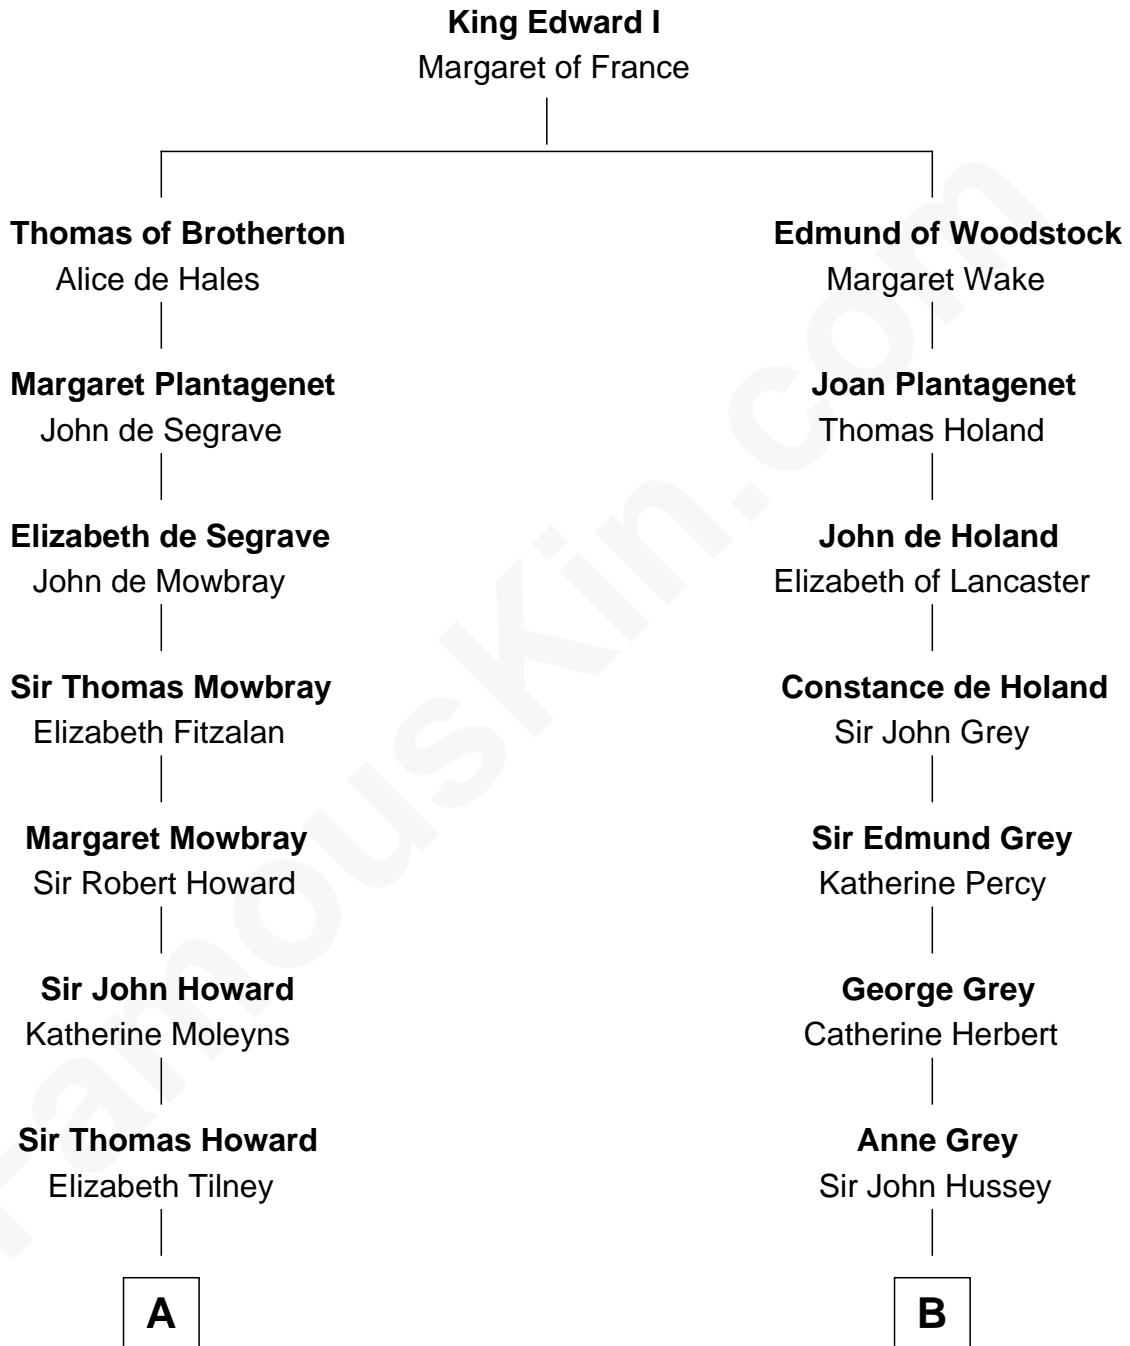

FamousKin.com

Relationship Chart of

Catherine Howard

5th Wife of King Henry VIII

8th cousin 12 times removed of

Camilla Parker Bowles

Queen Consort of the United Kingdom