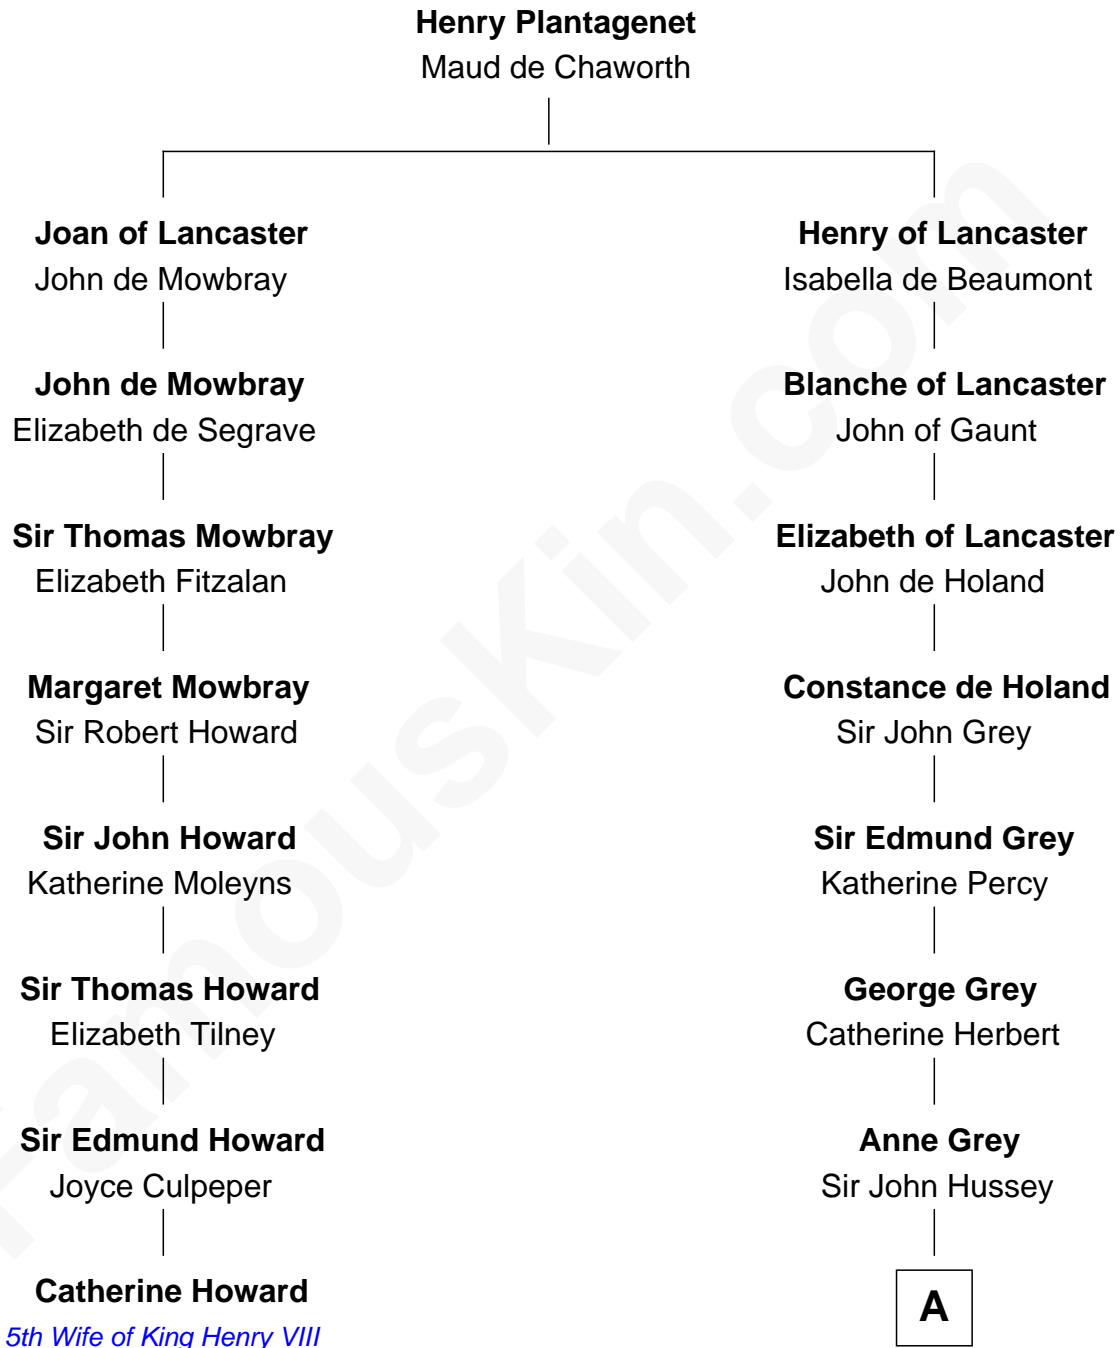

FamousKin.com

Relationship Chart of

Catherine Howard

5th Wife of King Henry VIII

7th cousin 13 times removed of

Camilla Parker Bowles

Queen Consort of the United Kingdom