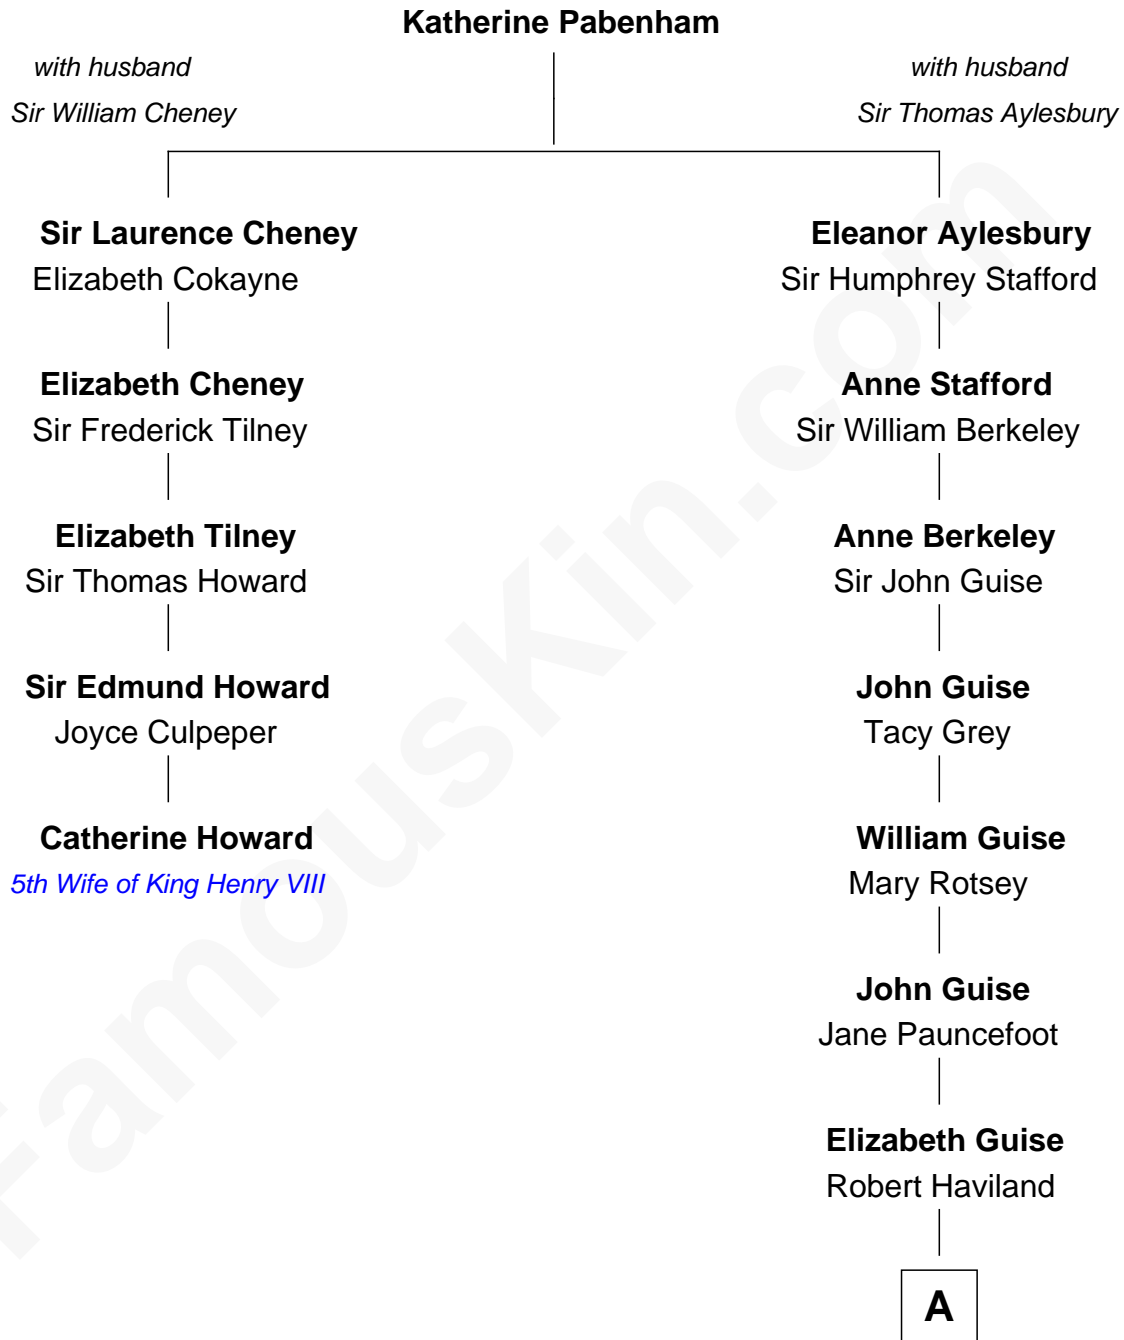

FamousKin.com Relationship Chart of

Catherine Howard

5th Wife of King Henry VIII

4th cousin 13 times removed of

Raquel Welch

Movie Actress

A

Jane Haviland

William Torrey

William Torrey

Deborah Greene

Phillip Torrey

Mary Marsh

Mary Torrey

Benjamin Allen

Ziporah Allen