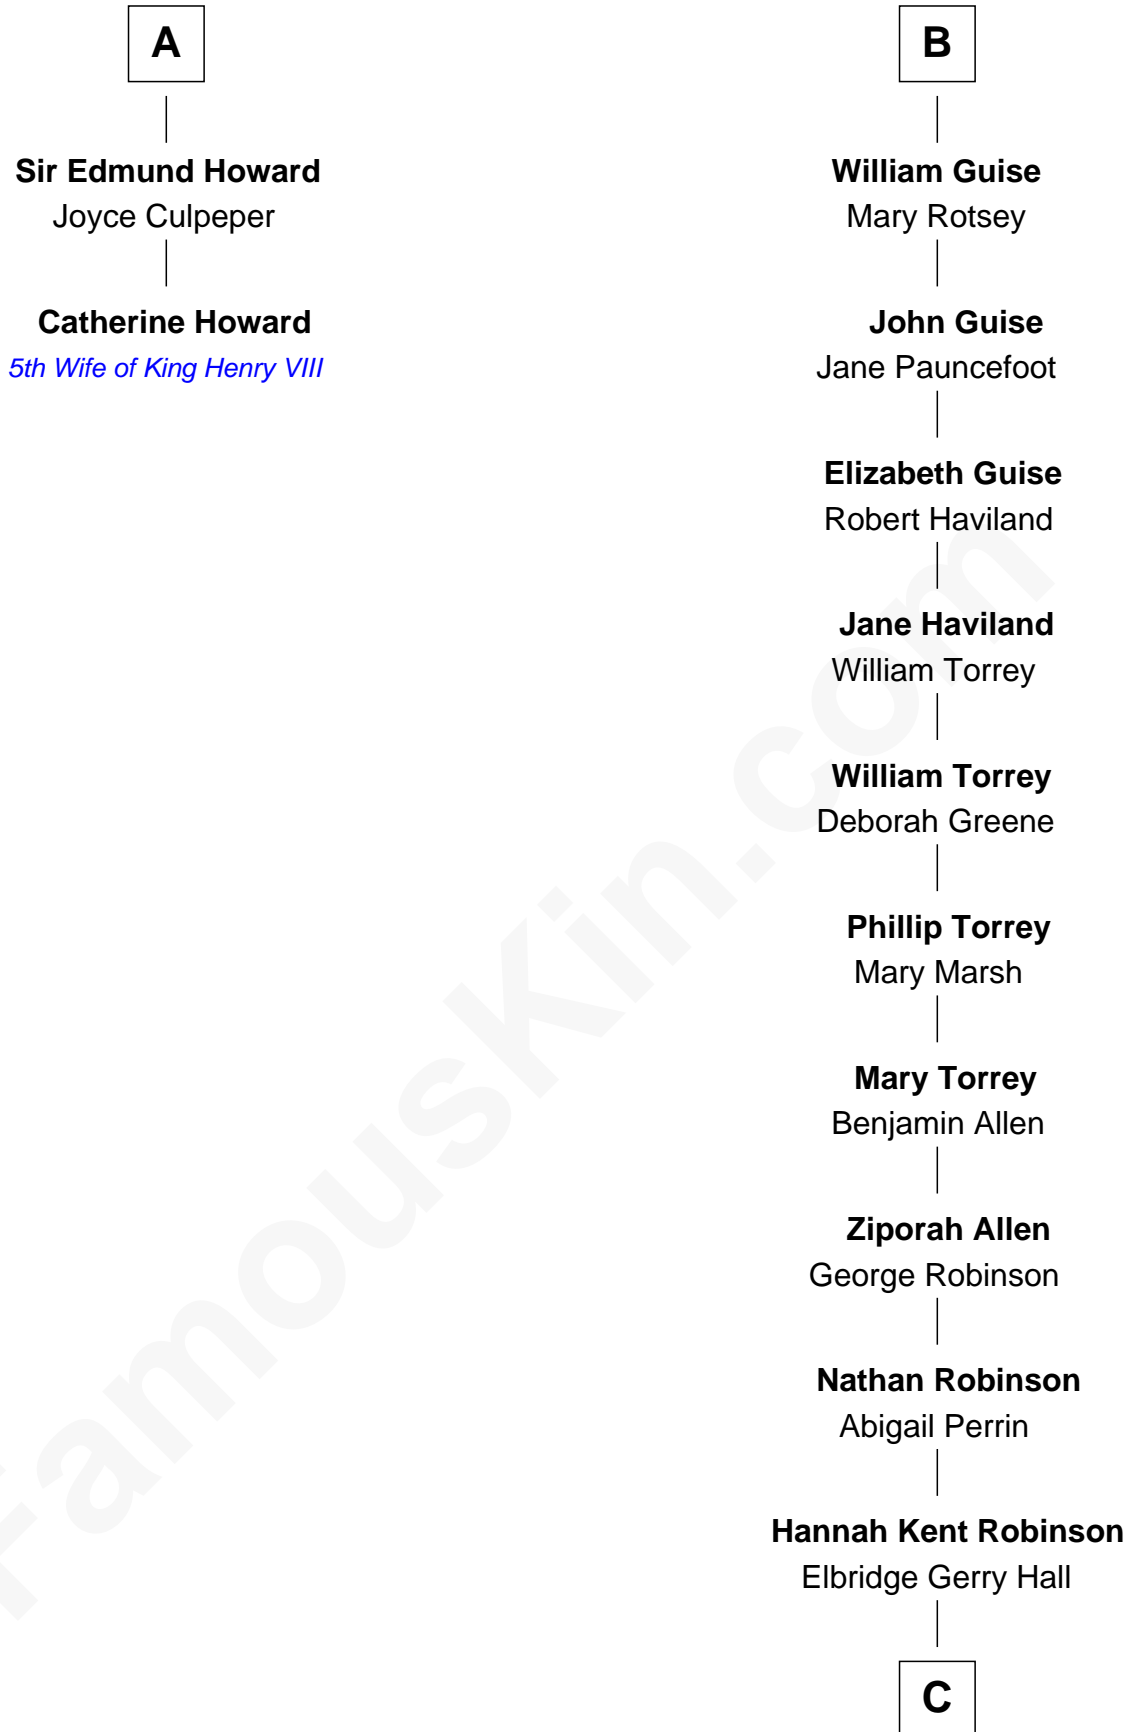

FamousKin.com Relationship Chart of

Catherine Howard

5th Wife of King Henry VIII

8th cousin 12 times removed of

Raquel Welch

Movie Actress

Margaret of France
Edward I, King of England

Thomas of Brotherton

Sir Robert Howard

Sir John Howard

Katherine Moleyns

Sir Thomas Howard

Elizabeth Tilney

A

Edmund of Woodstock

Margaret Wake

Joan Plantagenet

Thomas Holand

John de Holand

Elizabeth of Lancaster

Constance de Holand

Sir John Grey

Sir Edmund Grey

Katherine Percy

Anne Grey

Sir John Grey

Probable

Tacy Grey

John Guise

B

C

Justin Smith Hall
Sarah Mehitable Stanford