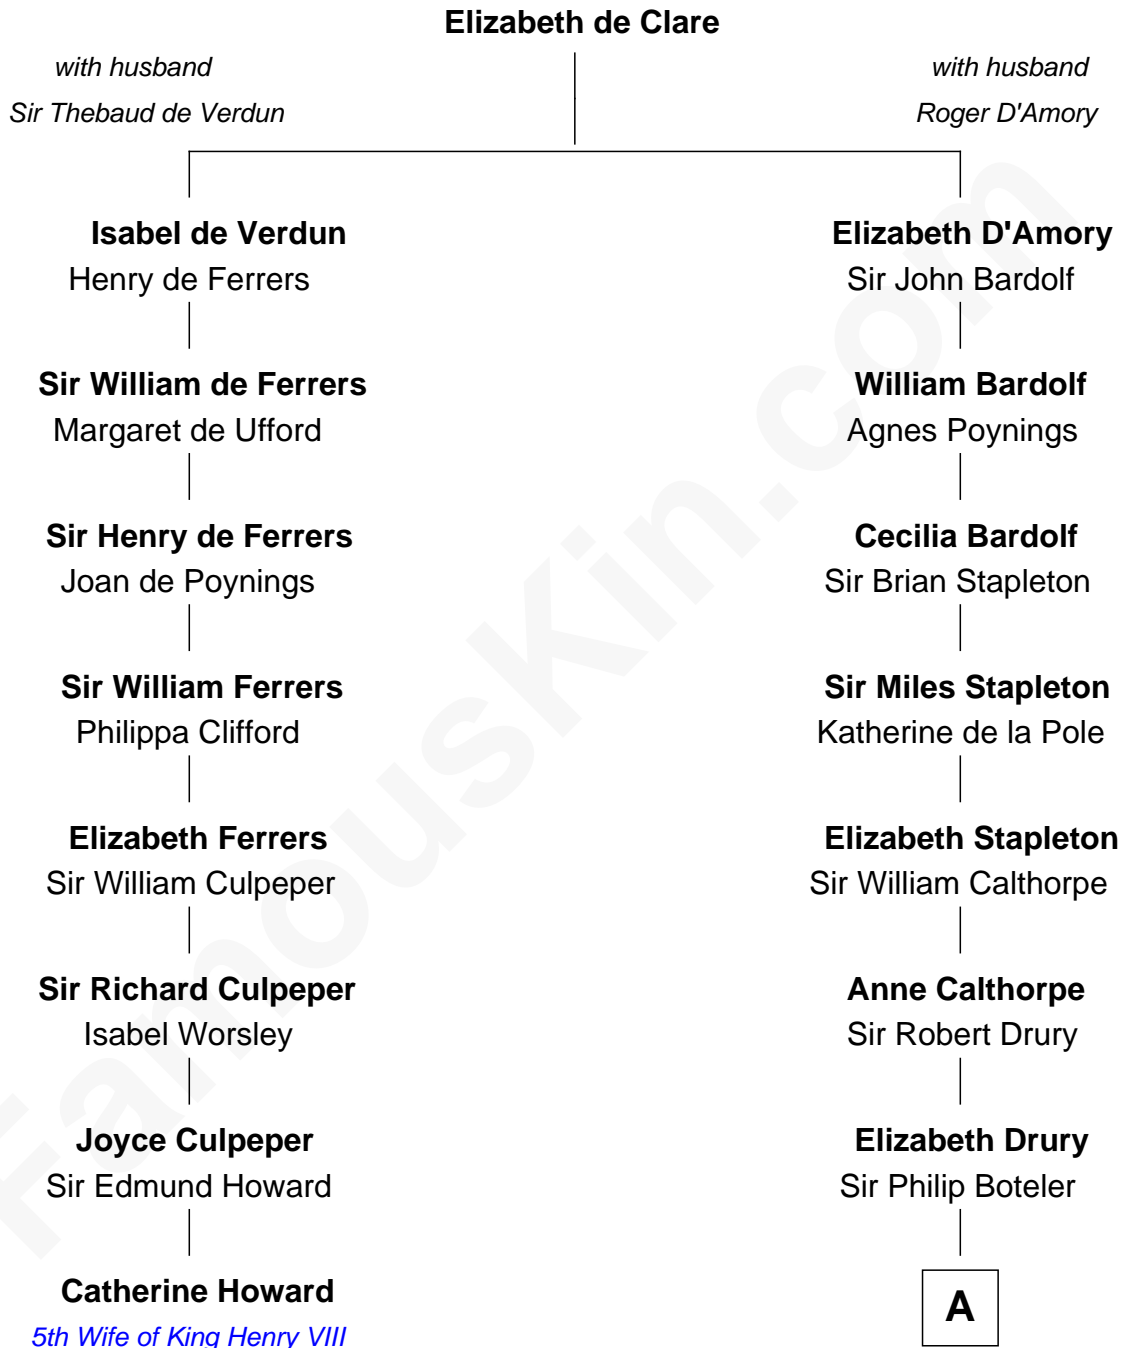

FamousKin.com

Relationship Chart of

Catherine Howard

5th Wife of King Henry VIII

7th cousin 12 times removed of

Jesse James

Outlaw, Bank Robber, Murderer

A

Sir John Boteler

Grizel Roche

Sir Henry Boteler

Alice Pulter

Anne Boteler

Tyringham Norwood

Probable

Capt. John Norwood