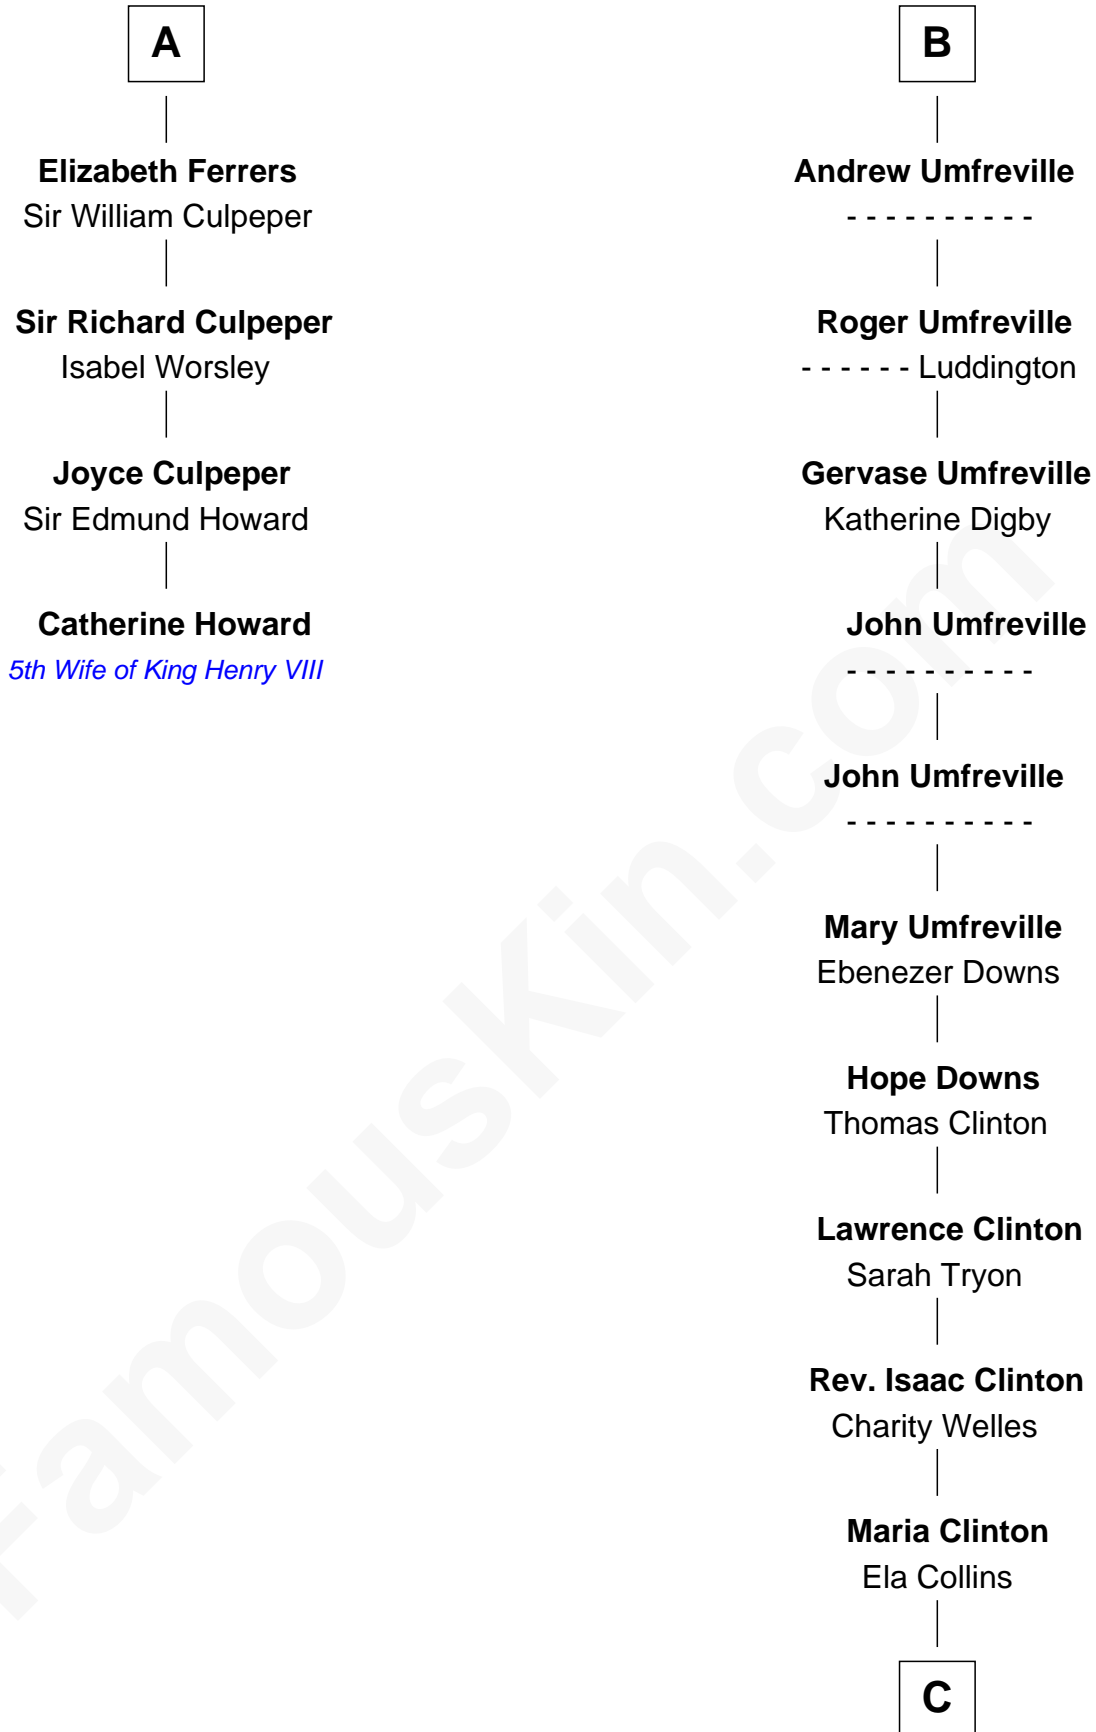

FamousKin.com Relationship Chart of

Catherine Howard

5th Wife of King Henry VIII

10th cousin 8 times removed of

Helen (Herron) Taft

First Lady of President William H. Taft

C

Harriet Anne Collins
John Williamson Herron

Helen (Herron) Taft
First Lady of William H. Taft

FamousKin.com