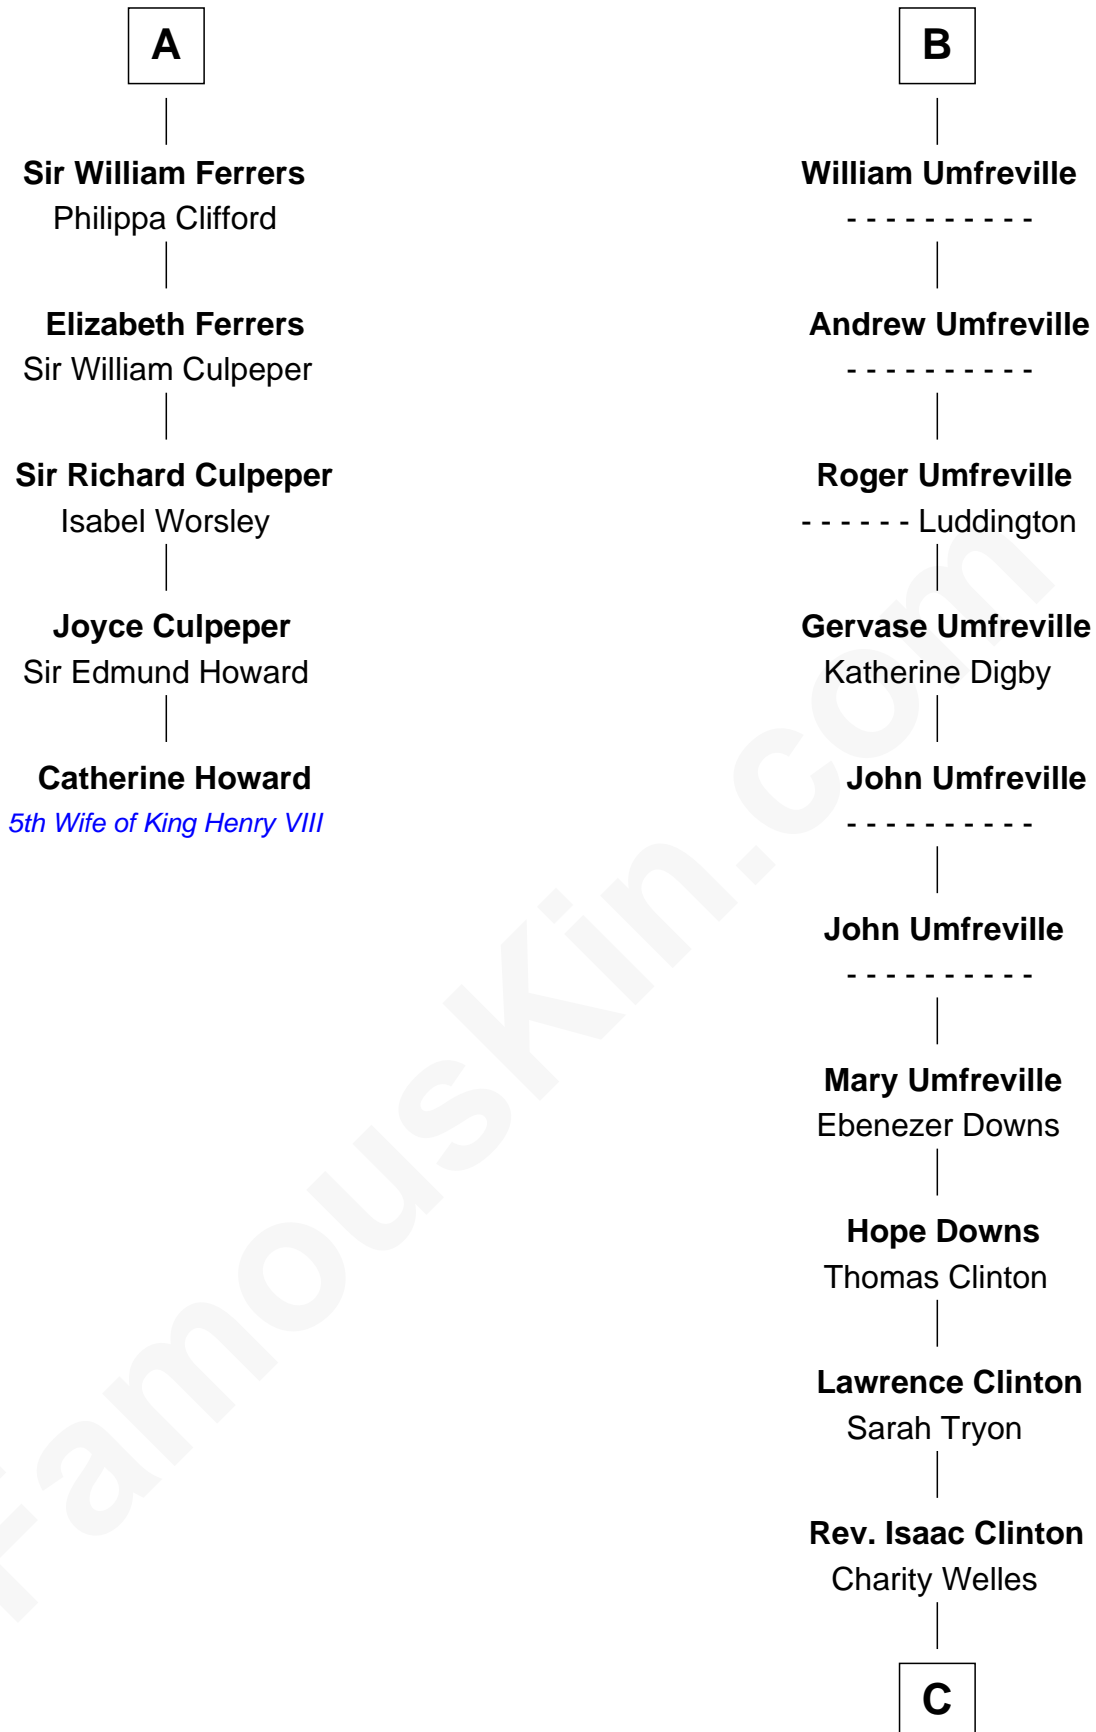

FamousKin.com

Relationship Chart of

Catherine Howard

5th Wife of King Henry VIII

11th cousin 8 times removed of

Helen (Herron) Taft

First Lady of President William H. Taft

C

—
Maria Clinton

Ela Collins

—
Harriet Anne Collins

John Williamson Herron

—
Helen (Herron) Taft

First Lady of William H. Taft

FamousKin.com