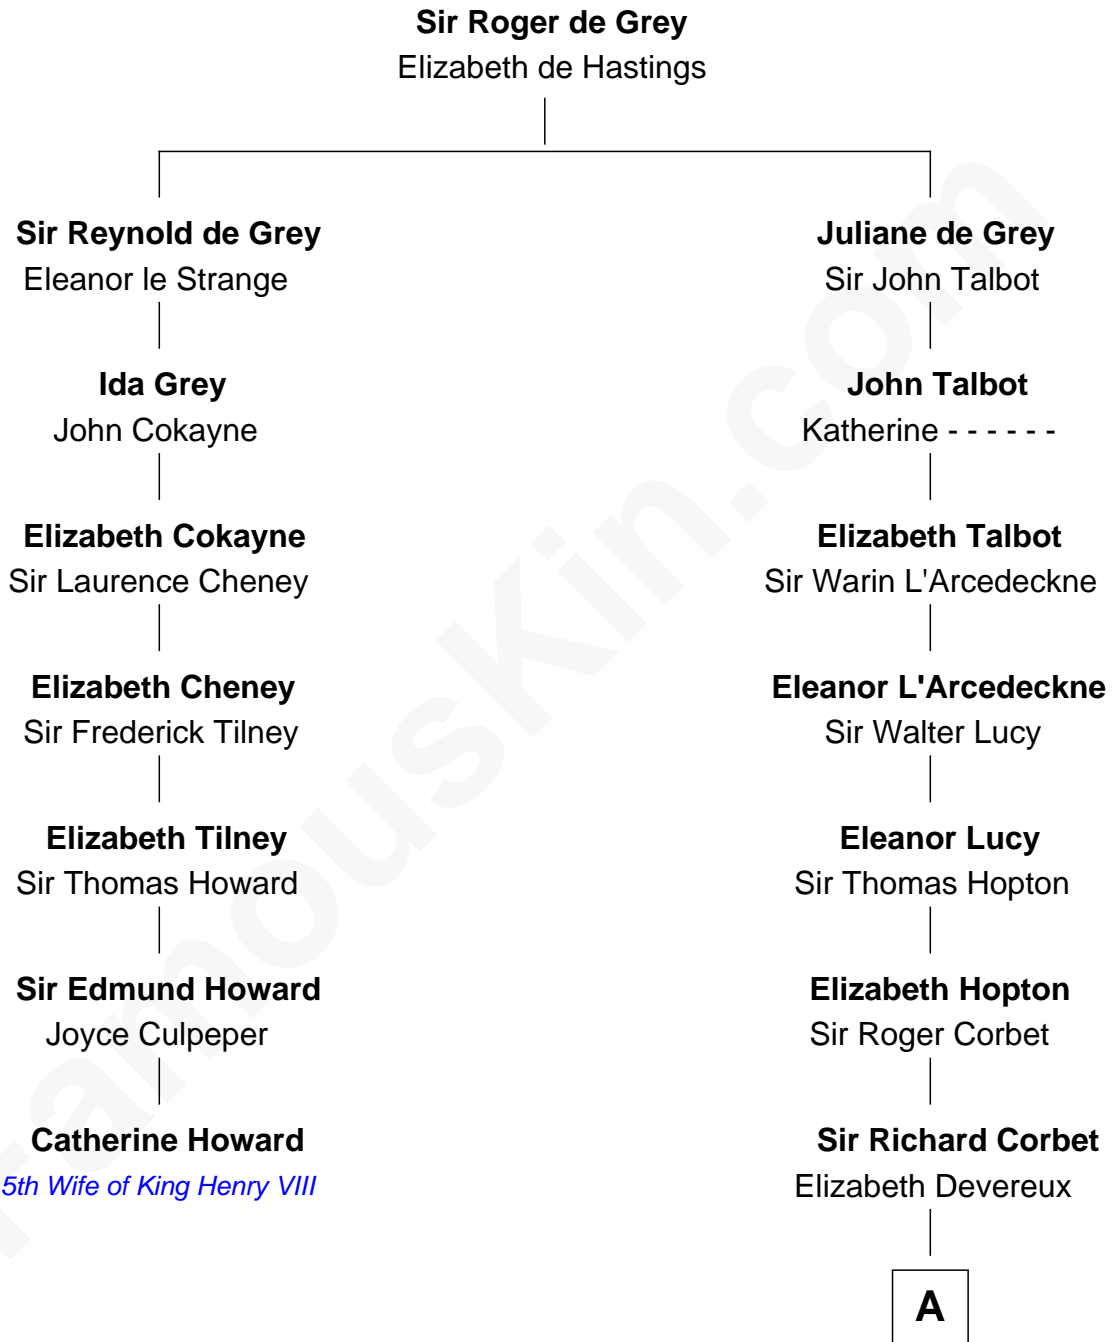

# FamousKin.com Relationship Chart of

**Catherine Howard**

*5th Wife of King Henry VIII*

6th cousin 13 times removed of

**Grover Cleveland**

*22nd and 24th U.S. President*

**A**

**Sir Robert Corbet**

Elizabeth Vernon

**Dorothy Corbet**

Sir Richard Mainwaring

**Sir Arthur Mainwaring**

Margaret Mainwaring

**Mary Mainwaring**

Richard Cotton

**Frances Cotton**