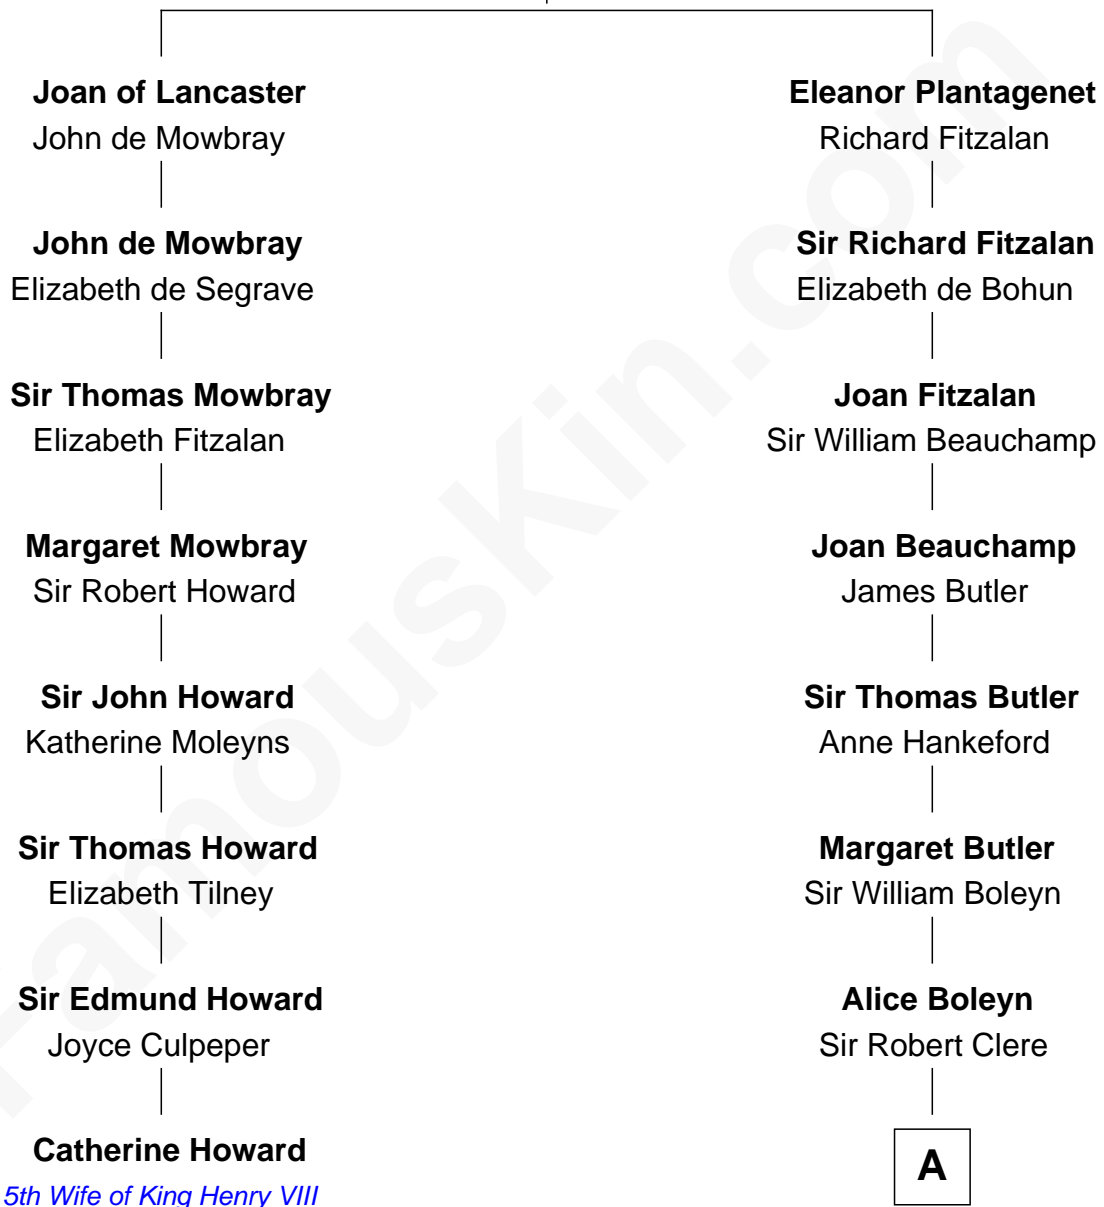

FamousKin.com

Relationship Chart of

Catherine Howard

5th Wife of King Henry VIII

7th cousin 14 times removed of

Mamie (Doud) Eisenhower

First Lady of President Dwight Eisenhower

Henry Plantagenet
Maud de Chaworth