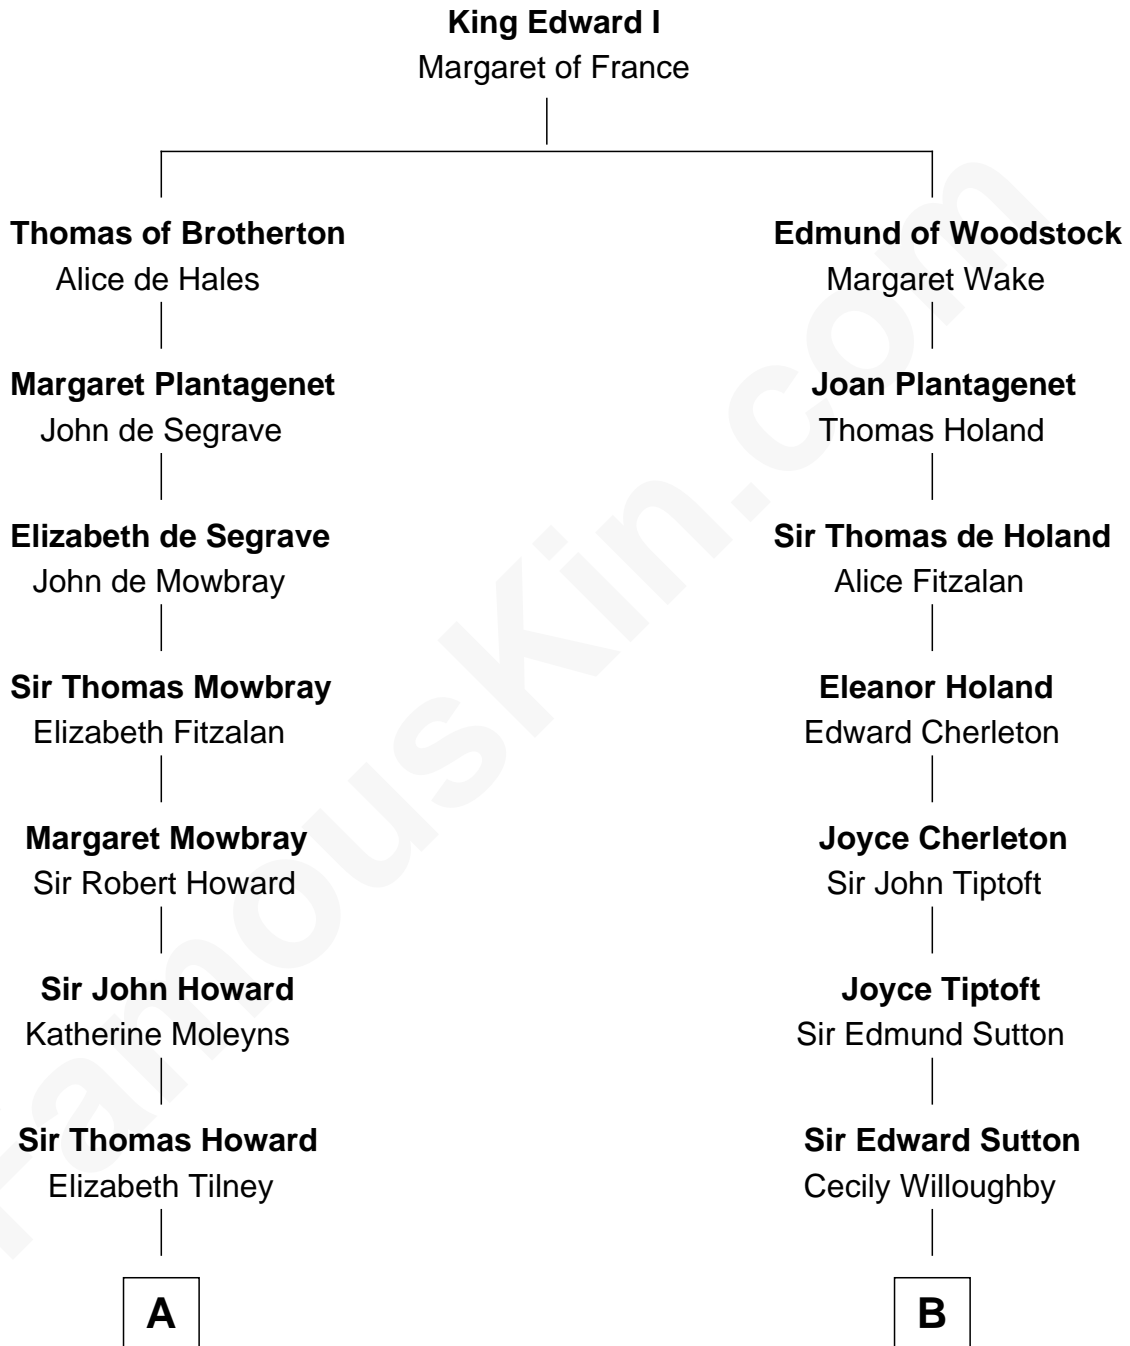

FamousKin.com Relationship Chart of

Catherine Howard

5th Wife of King Henry VIII

8th cousin 13 times removed of

Herbert Hoover

31st U.S. President

C

—
Endymia Winn

Thomas Sherwood

—
Lucinda Sherwood

John Minthorn

—
Theodore Minthorn

Mary Wasley

—
Hulda Randall Minthorn

Jessie Clark Hoover

—
Herbert Hoover

31st U.S. President