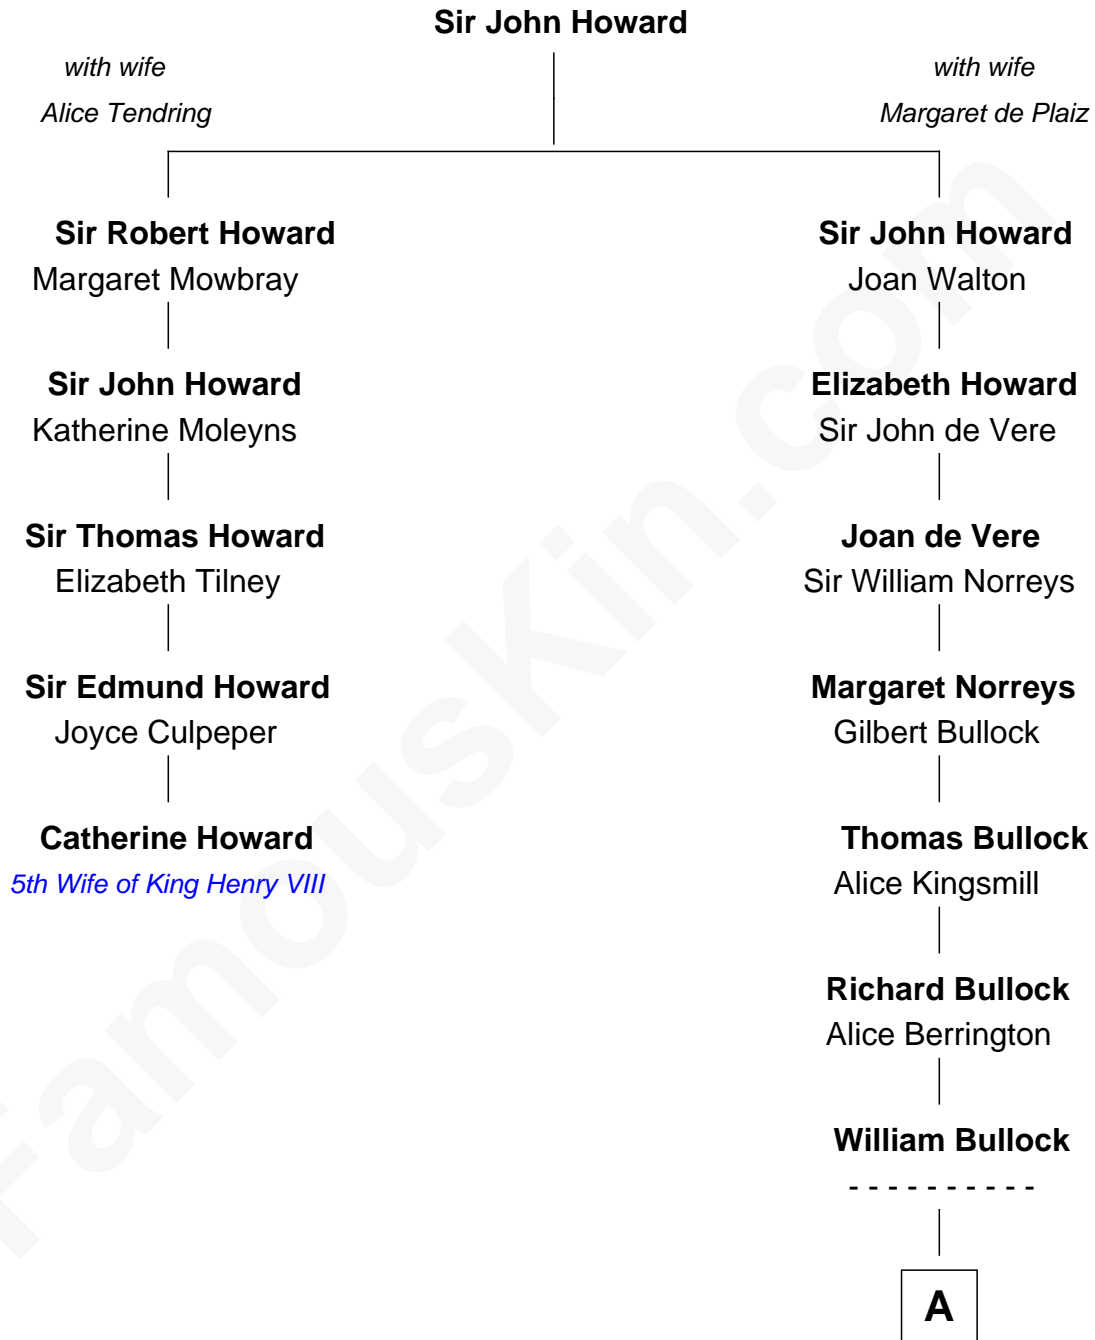

FamousKin.com

Relationship Chart of

Catherine Howard

5th Wife of King Henry VIII

4th cousin 13 times removed of

Lou (Henry) Hoover

First Lady of President Herbert Hoover

A