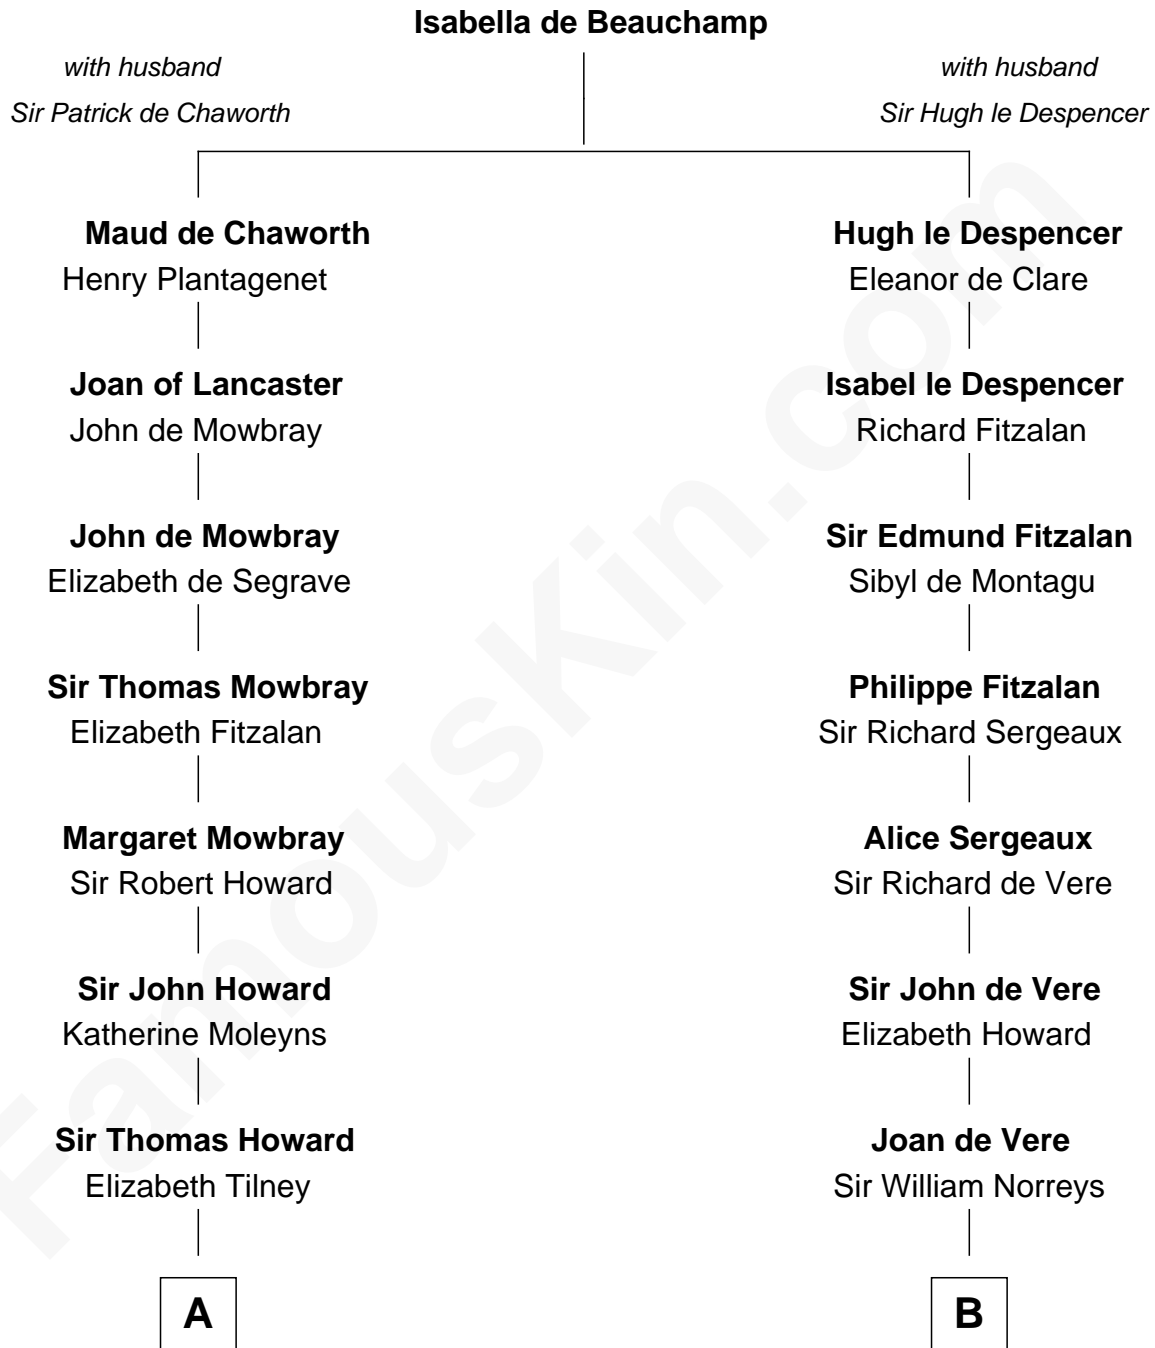

FamousKin.com

Relationship Chart of

Catherine Howard

5th Wife of King Henry VIII

8th cousin 13 times removed of

Lou (Henry) Hoover

First Lady of President Herbert Hoover

C

Polly Goffe

Josiah Wallace

Nancy M. Wallace

John Scobey

Philomelia Sophia Scobey

Phineas Weed

Florence Ida Weed

Charles Delano Henry