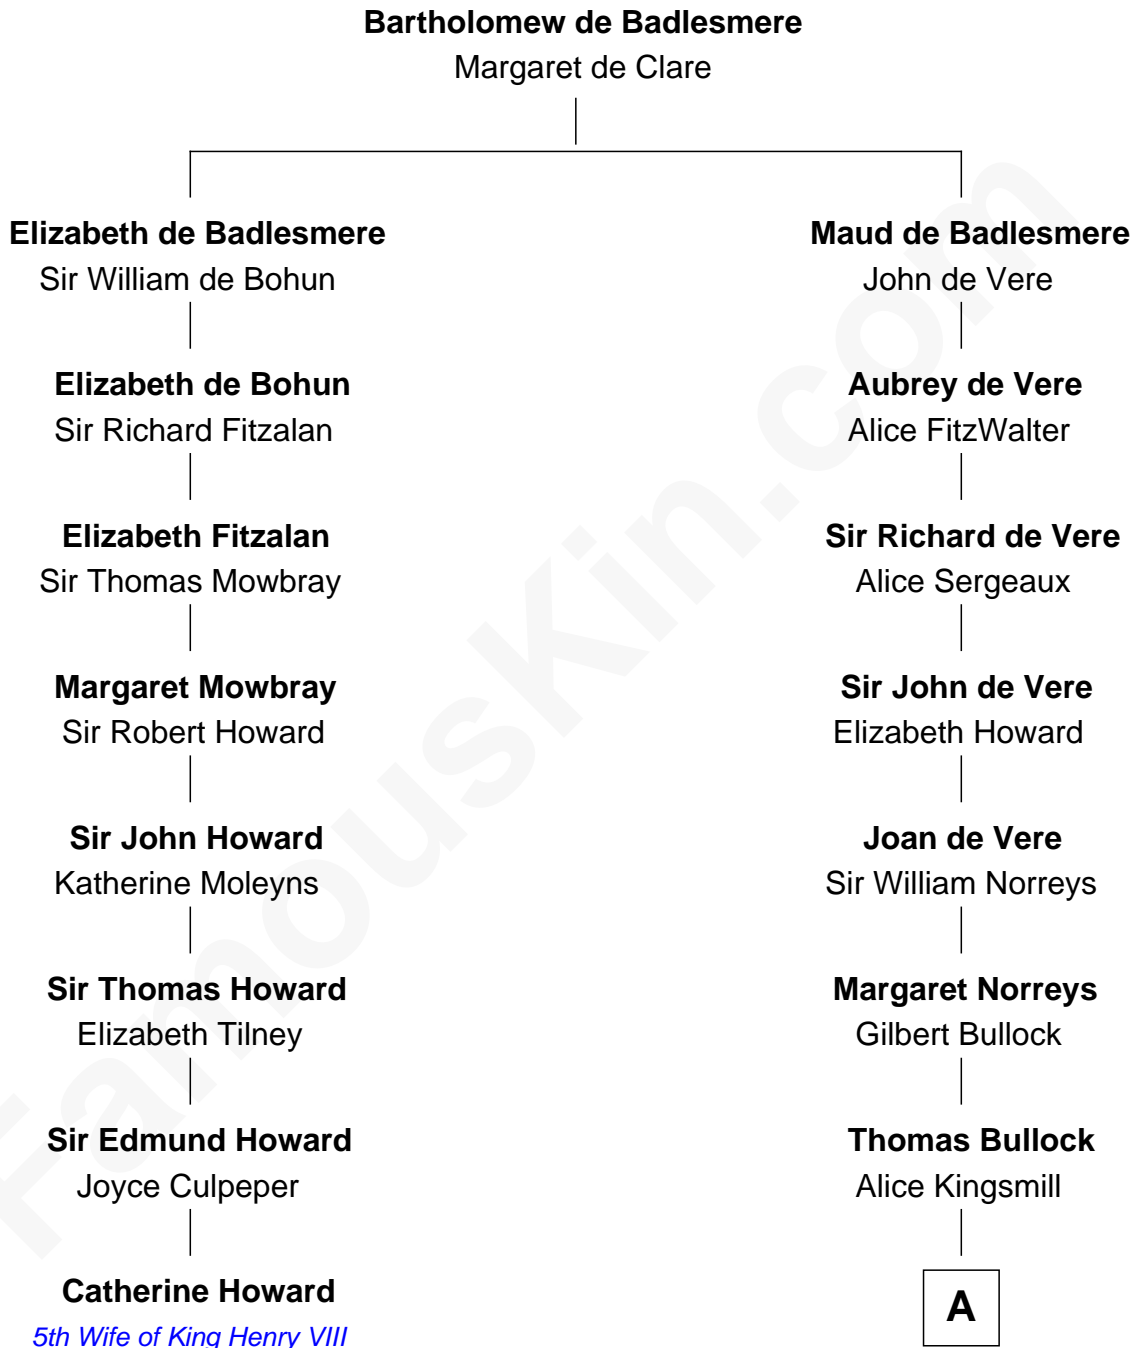

## Relationship Chart of

### Catherine Howard

5th Wife of King Henry VIII

7th cousin 12 times removed of

### Lou (Henry) Hoover

First Lady of President Herbert Hoover

**A**

**Richard Bullock**

Alice Berrington

**William Bullock**

-----

**Elizabeth Bullock**