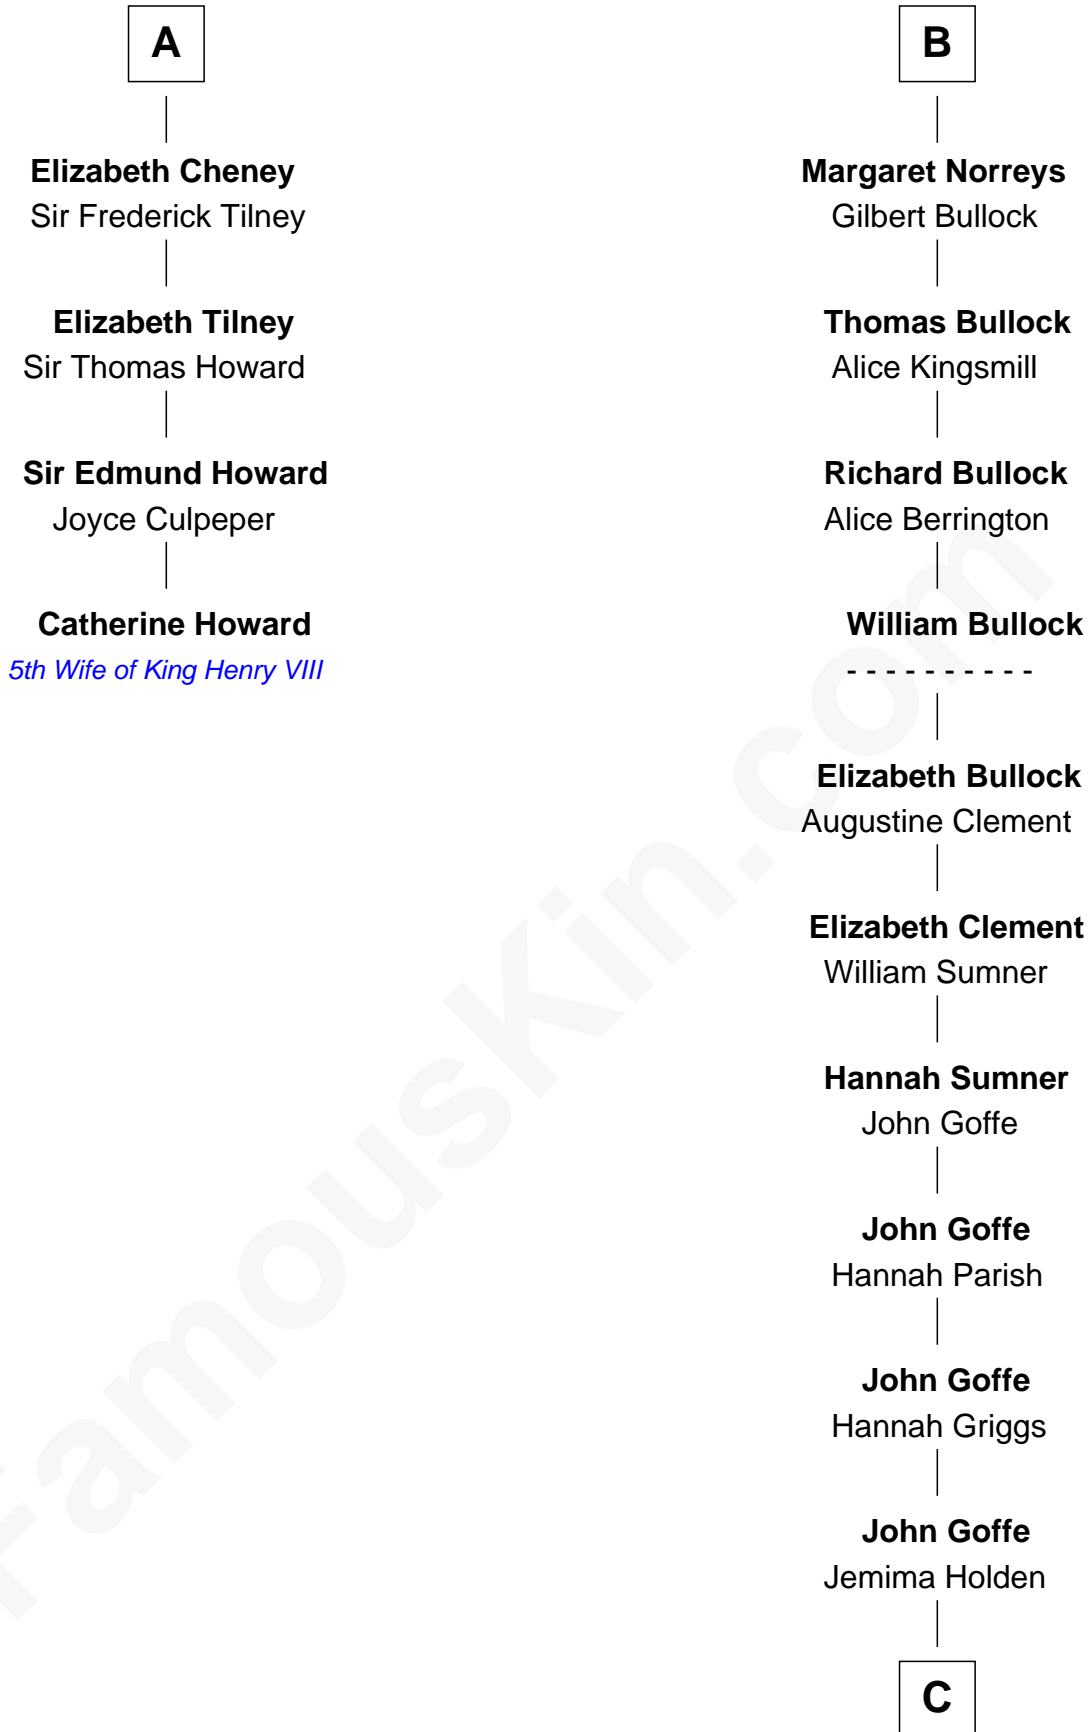

FamousKin.com

Relationship Chart of

Catherine Howard

5th Wife of King Henry VIII

10th cousin 11 times removed of

Lou (Henry) Hoover

First Lady of President Herbert Hoover

Sir Walter FitzRobert

Ida Longespee

C

Polly Goffe

Josiah Wallace

Nancy M. Wallace

John Scobey

Philomelia Sophia Scobey

Phineas Weed

Florence Ida Weed

Charles Delano Henry

Lou (Henry) Hoover

First Lady of Herbert Hoover