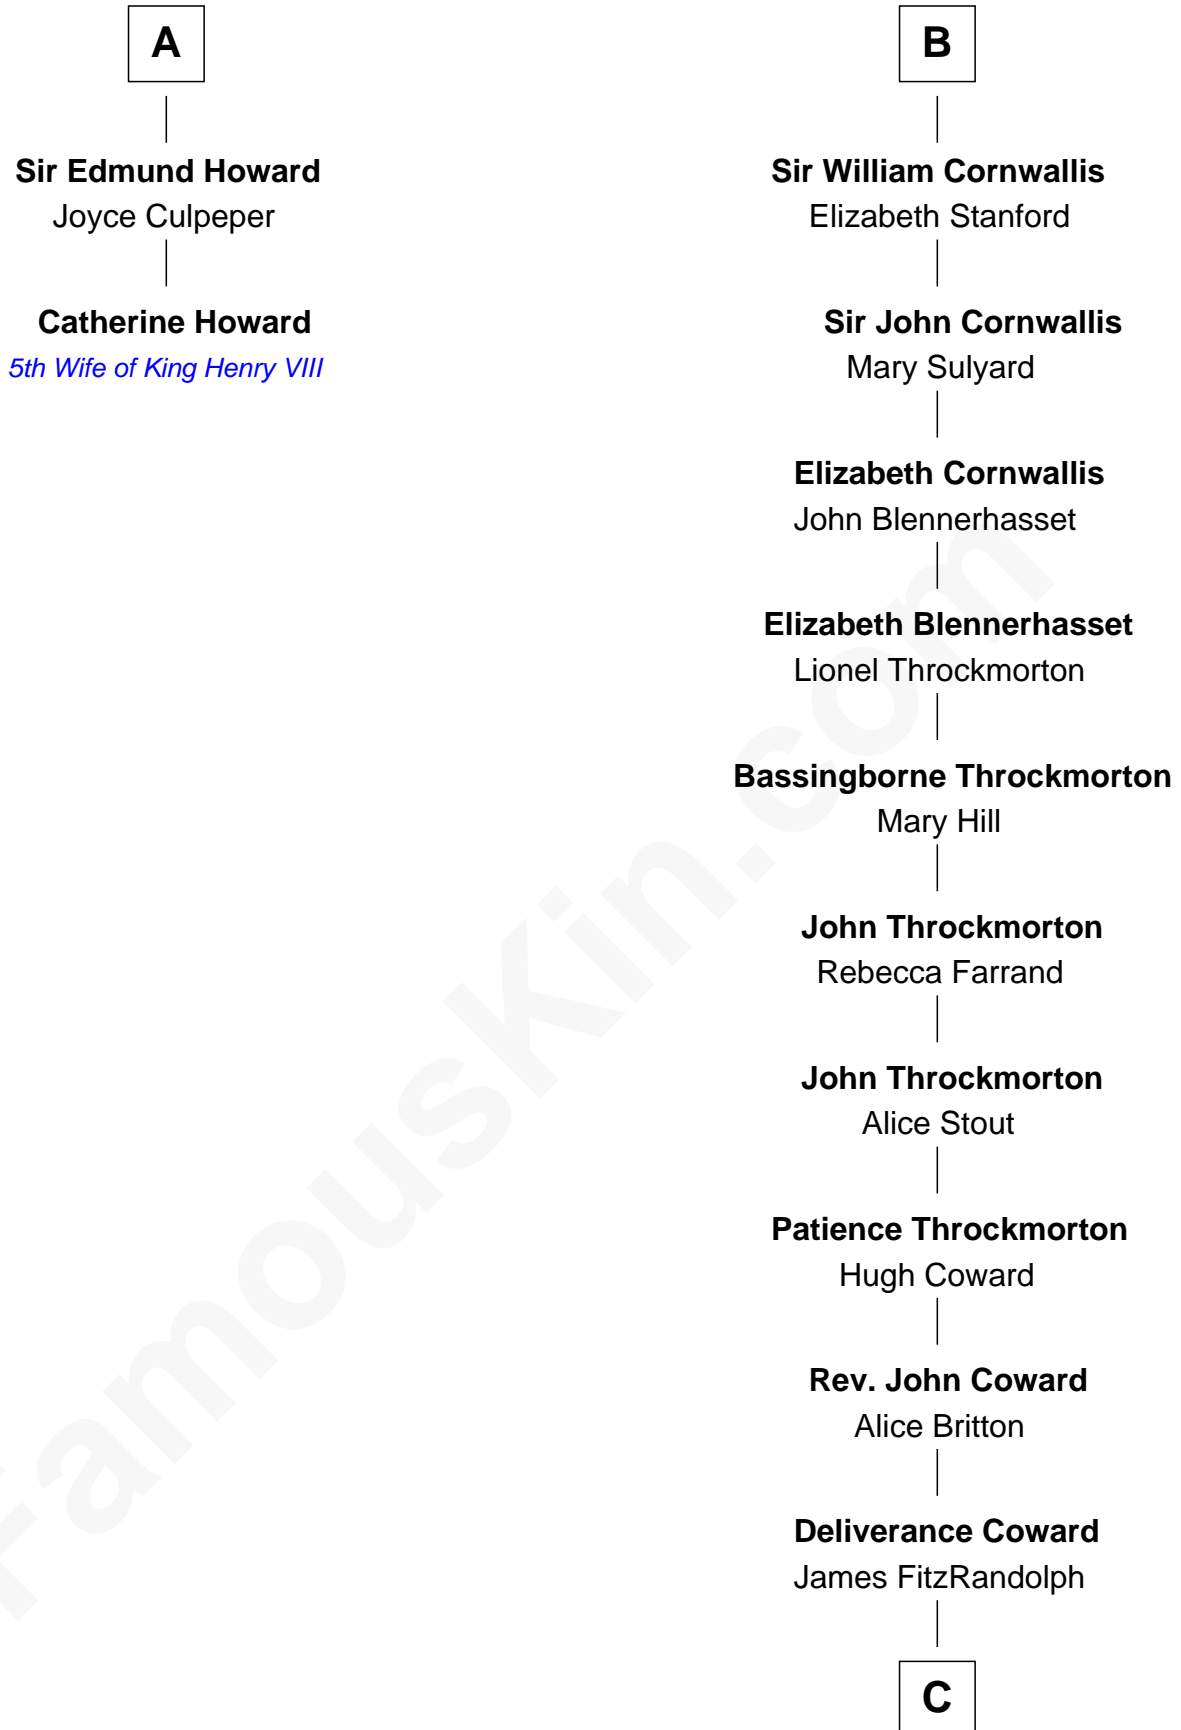

FamousKin.com

Relationship Chart of

Catherine Howard

5th Wife of King Henry VIII

8th cousin 12 times removed of

Ellen Louise (Axson) Wilson

First Lady of President Woodrow Wilson

C

Isaac FitzRandolph

Eleanor Hunter

Rebecca Longstreet FitzRandolph

Rev. Isaac Stockton Keith Axson

Rev. Samuel Edward Axson

Margaret Jane Hoyt

Ellen Louise (Axson) Wilson

First Lady of Woodrow Wilson