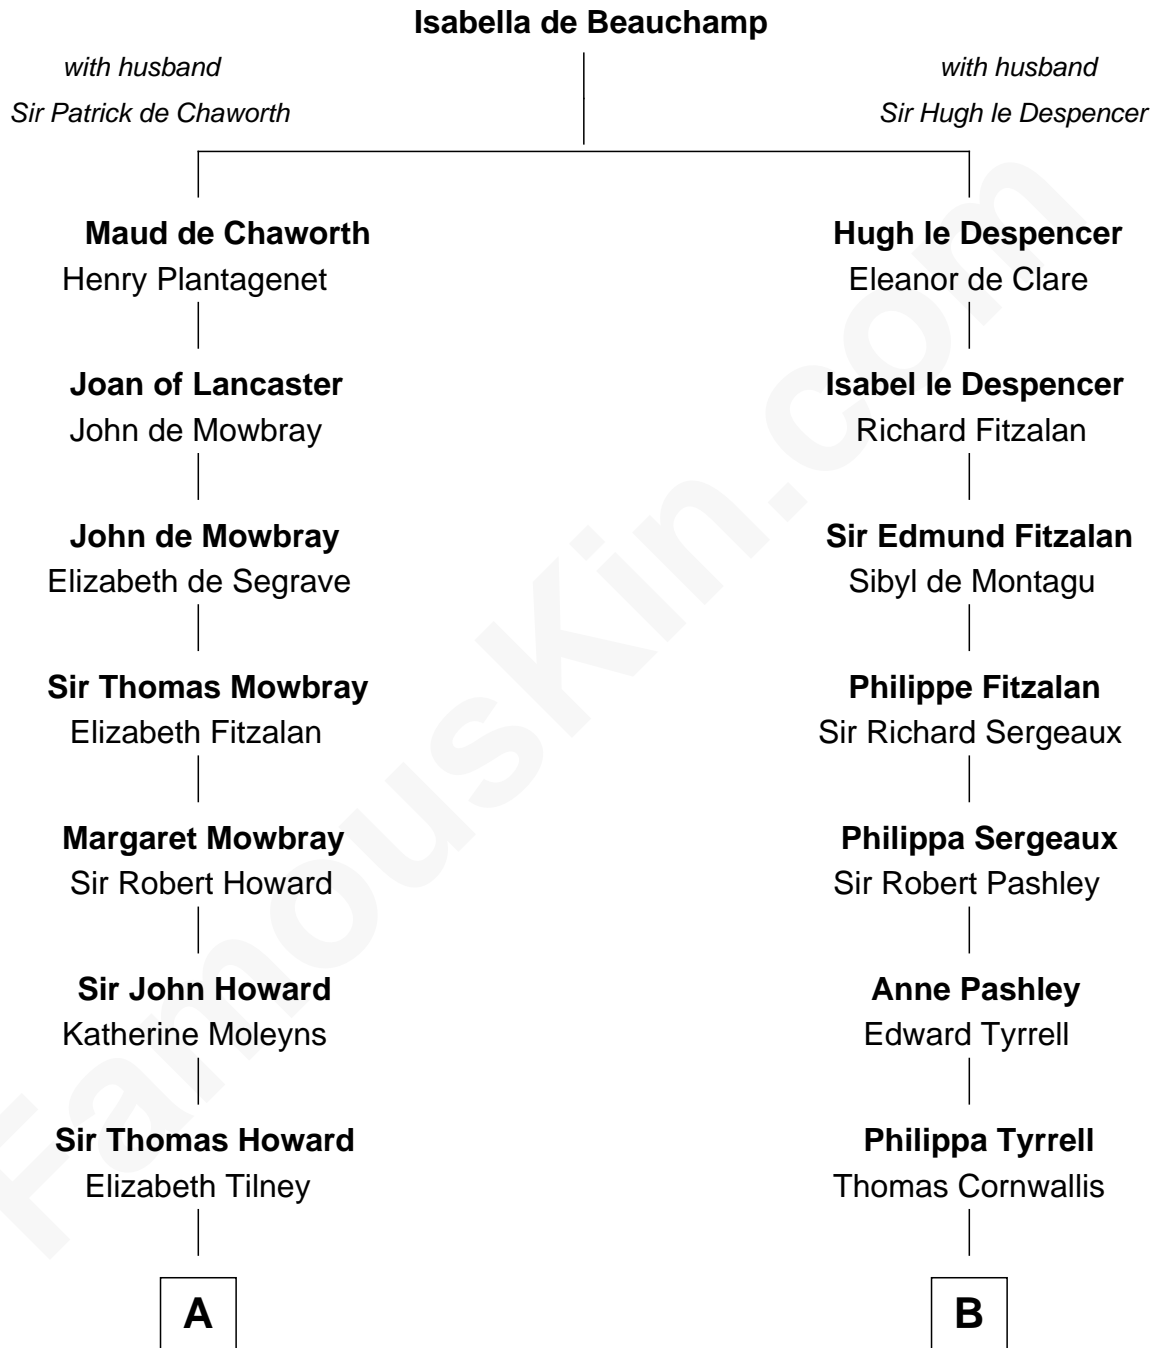

FamousKin.com

Relationship Chart of

Catherine Howard

5th Wife of King Henry VIII

8th cousin 12 times removed of

Ellen Louise (Axson) Wilson

First Lady of President Woodrow Wilson

C

Isaac FitzRandolph

Eleanor Hunter

Rebecca Longstreet FitzRandolph

Rev. Isaac Stockton Keith Axson

Rev. Samuel Edward Axson

Margaret Jane Hoyt

Ellen Louise (Axson) Wilson

First Lady of Woodrow Wilson