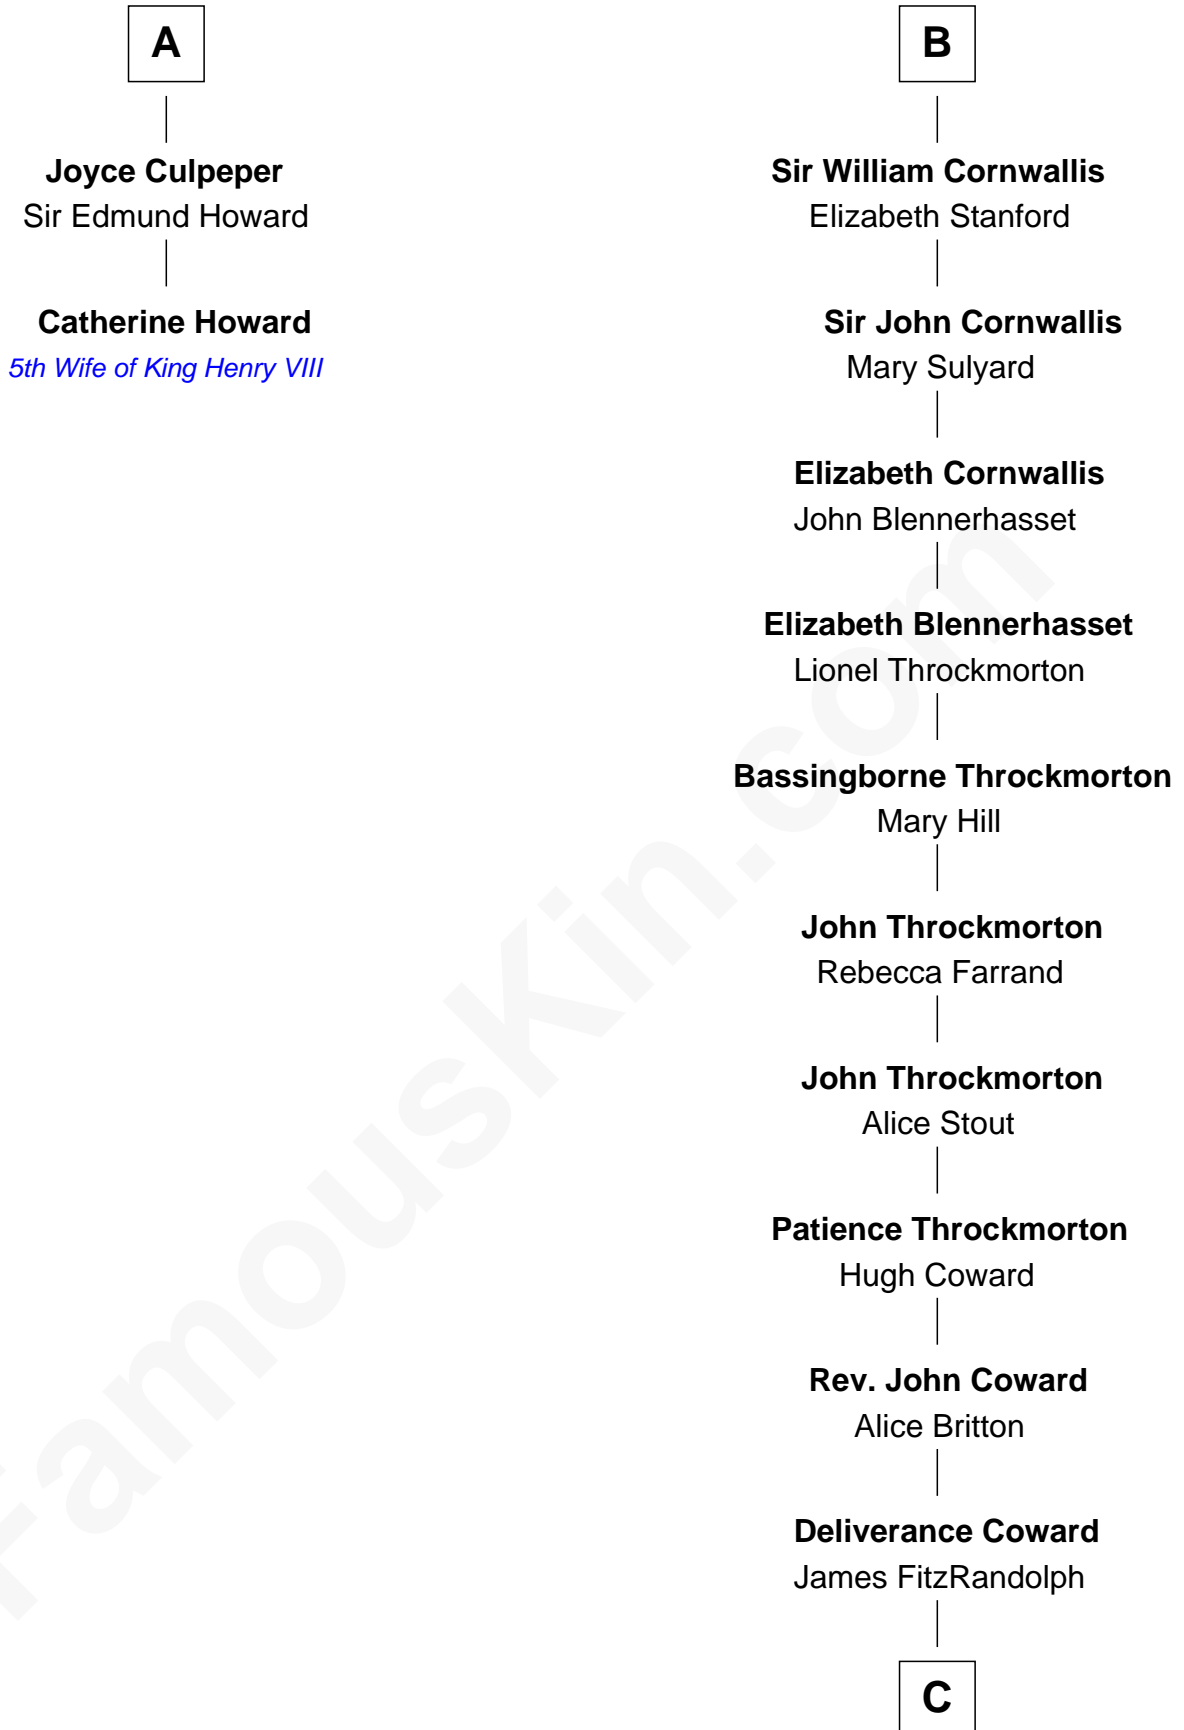

FamousKin.com

Relationship Chart of

Catherine Howard

5th Wife of King Henry VIII

8th cousin 12 times removed of

Ellen Louise (Axson) Wilson

First Lady of President Woodrow Wilson

C

Isaac FitzRandolph

Eleanor Hunter

Rebecca Longstreet FitzRandolph

Rev. Isaac Stockton Keith Axson

Rev. Samuel Edward Axson

Margaret Jane Hoyt

Ellen Louise (Axson) Wilson

First Lady of Woodrow Wilson