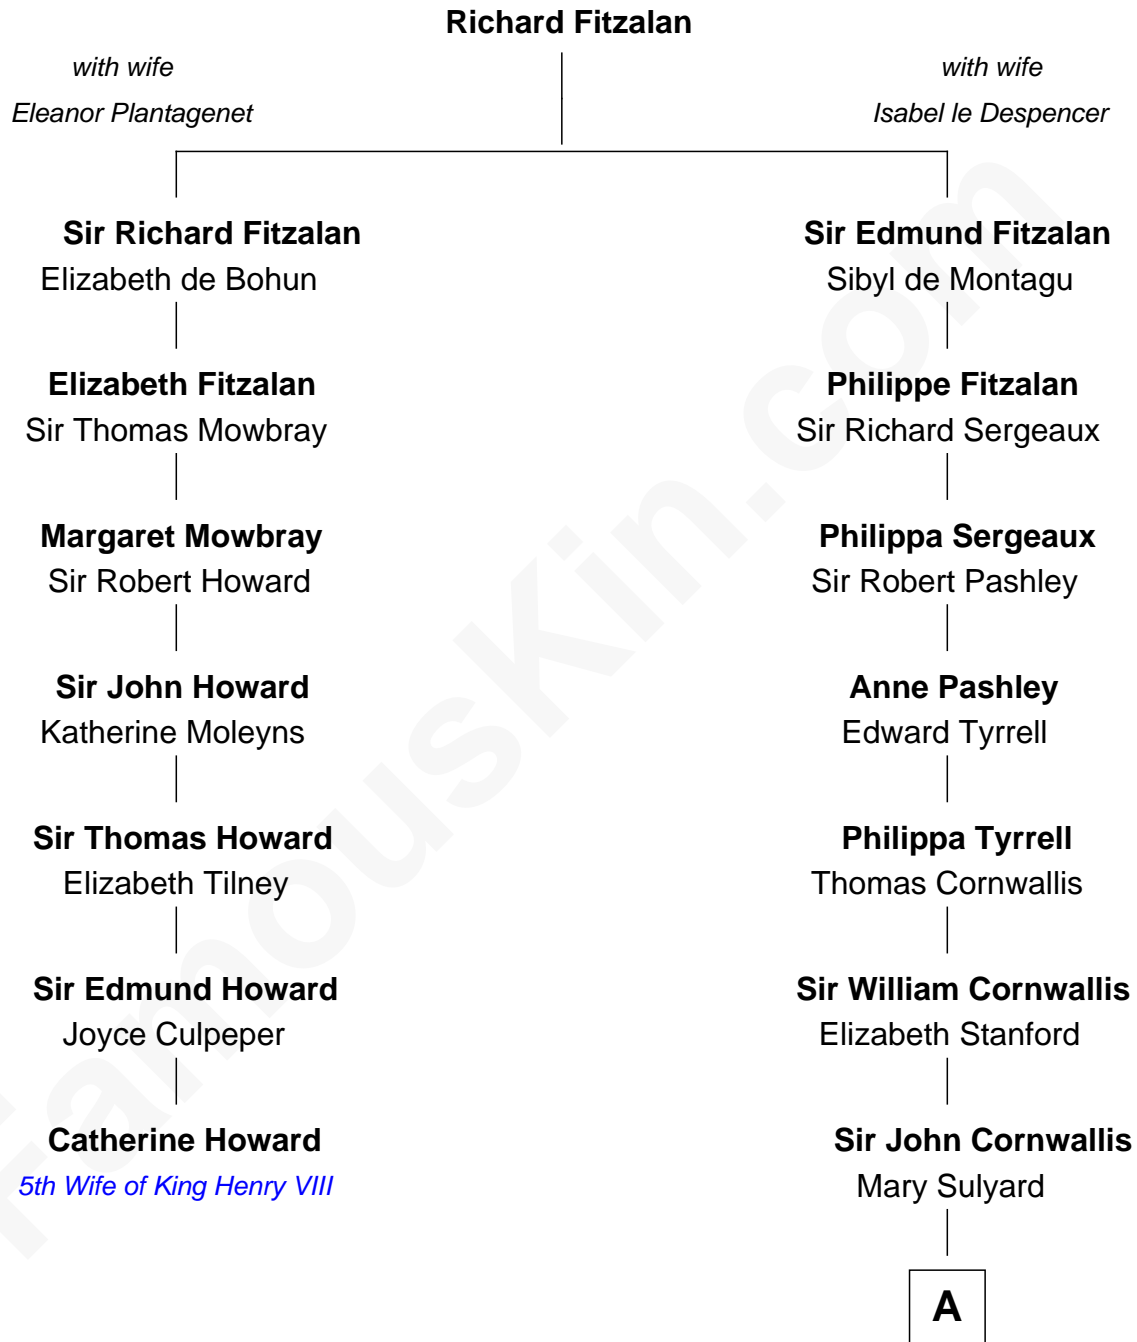

FamousKin.com

Relationship Chart of

Catherine Howard

5th Wife of King Henry VIII

6th cousin 12 times removed of

Ellen Louise (Axson) Wilson

First Lady of President Woodrow Wilson

A

Elizabeth Cornwallis

John Blennerhasset

Elizabeth Blennerhasset

Lionel Throckmorton

Bassingborne Throckmorton

Mary Hill

John Throckmorton

Rebecca Farrand