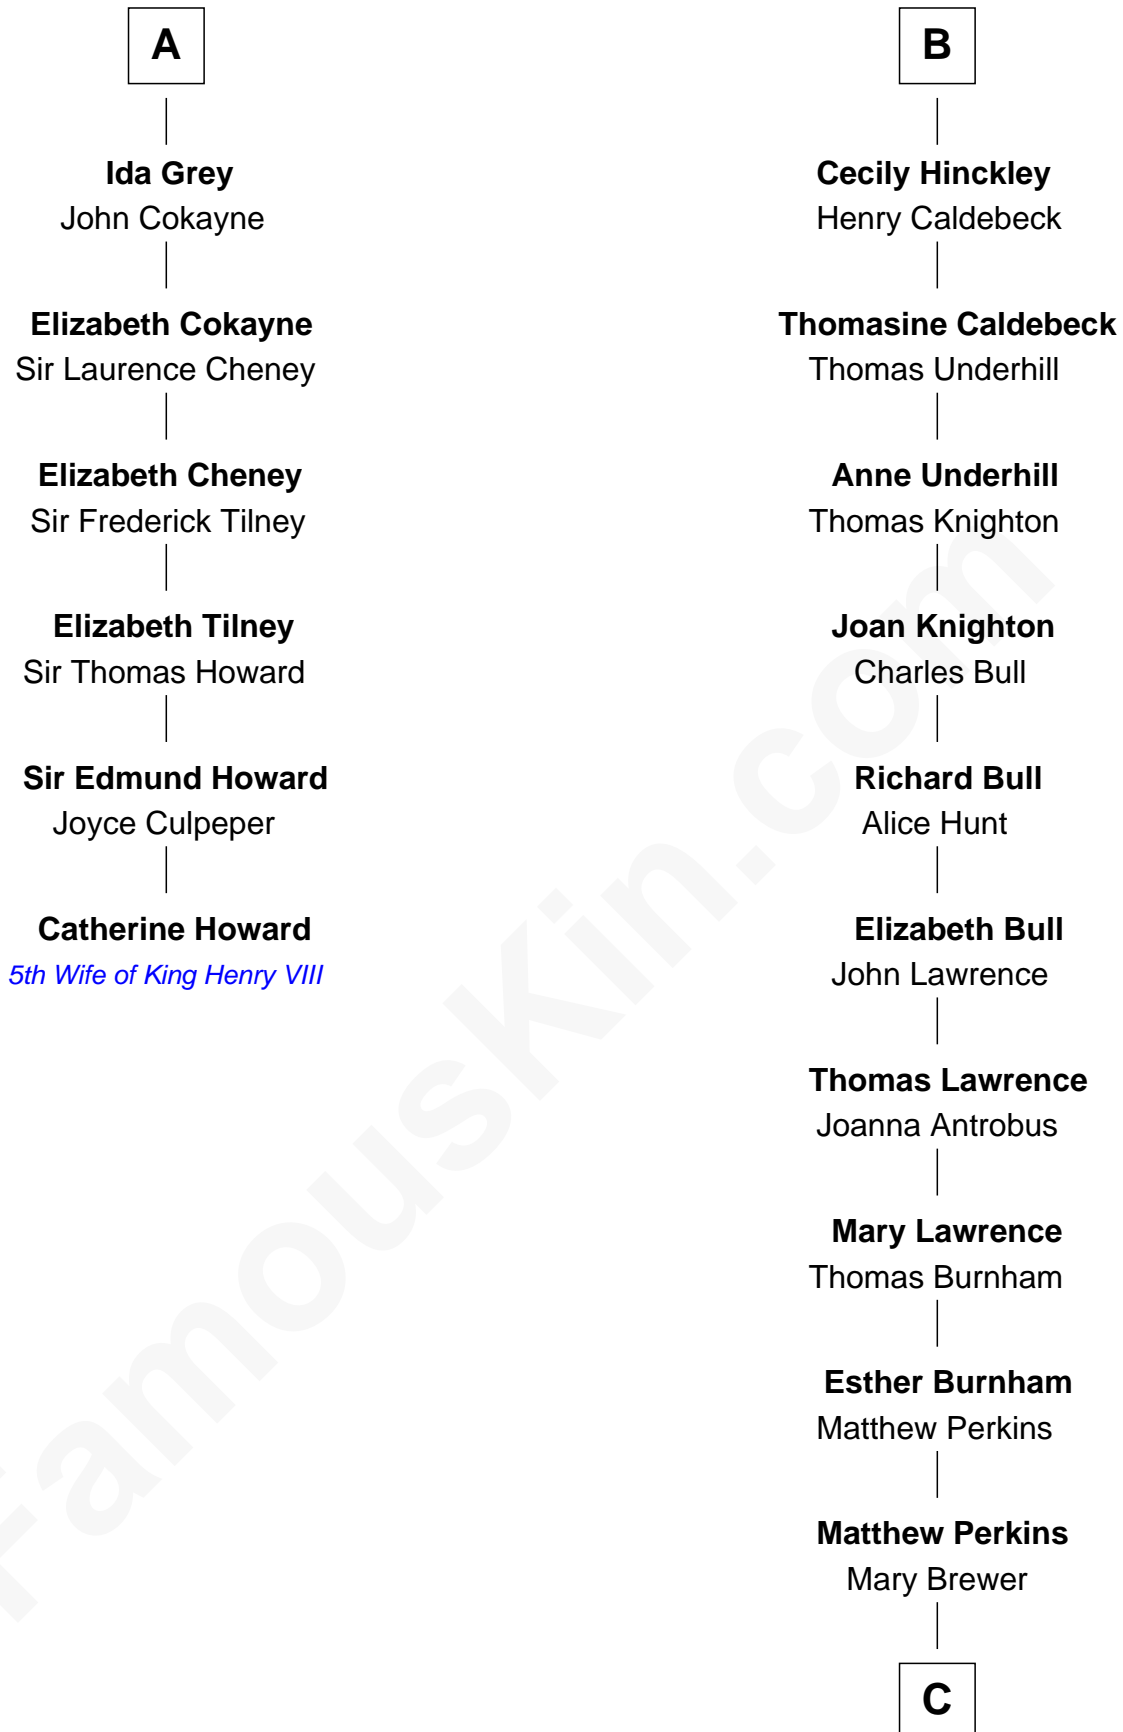

FamousKin.com

Relationship Chart of

Catherine Howard

5th Wife of King Henry VIII

12th cousin 9 times removed of

Ellen Louise (Axson) Wilson

First Lady of President Woodrow Wilson

C

Ellen Louise (Axson) Wilson

First Lady of Woodrow Wilson

FamousKin.com