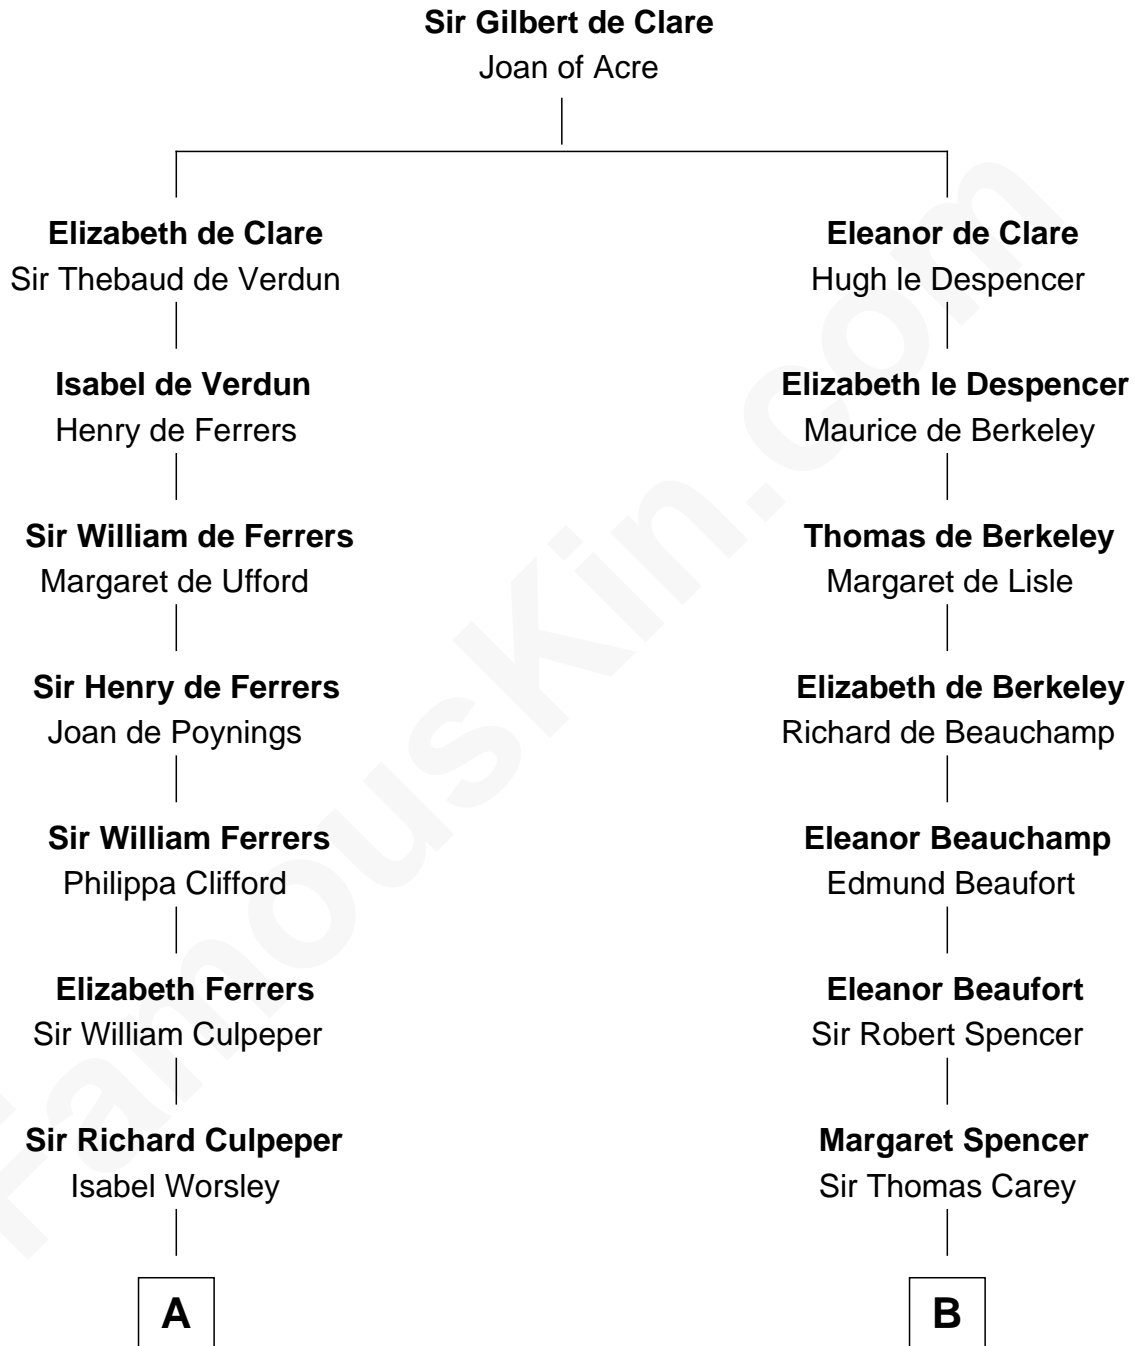

FamousKin.com

Relationship Chart of

Catherine Howard

5th Wife of King Henry VIII

8th cousin 11 times removed of

Edith (Bolling) Wilson

First Lady of President Woodrow Wilson

C

Archibald Bolling

Anne E. Wigginton

William Holcombe Bolling

Sarah Spiers White

Edith (Bolling) Wilson

First Lady of Woodrow Wilson

FamousKin.com