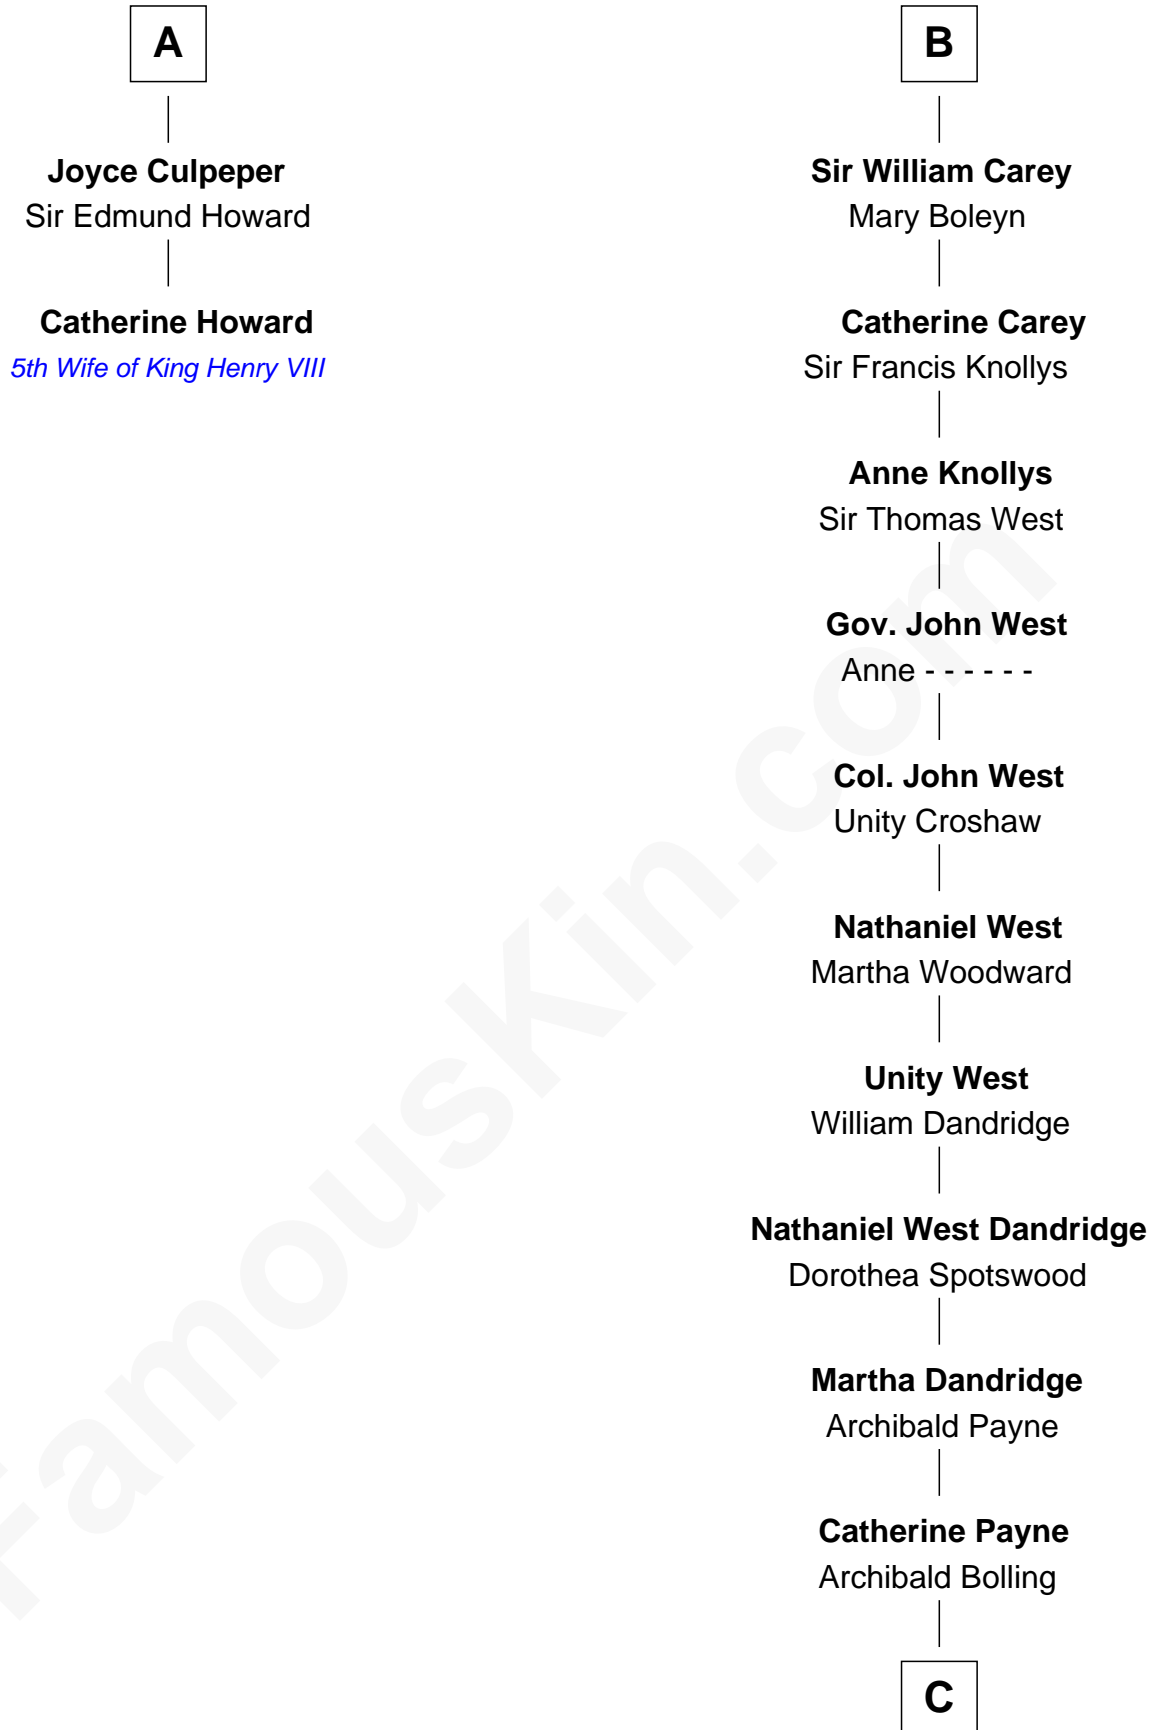

FamousKin.com

Relationship Chart of

Catherine Howard

5th Wife of King Henry VIII

8th cousin 11 times removed of

Edith (Bolling) Wilson

First Lady of President Woodrow Wilson

C

Archibald Bolling

Anne E. Wigginton

William Holcombe Bolling

Sarah Spiers White

Edith (Bolling) Wilson

First Lady of Woodrow Wilson

FamousKin.com