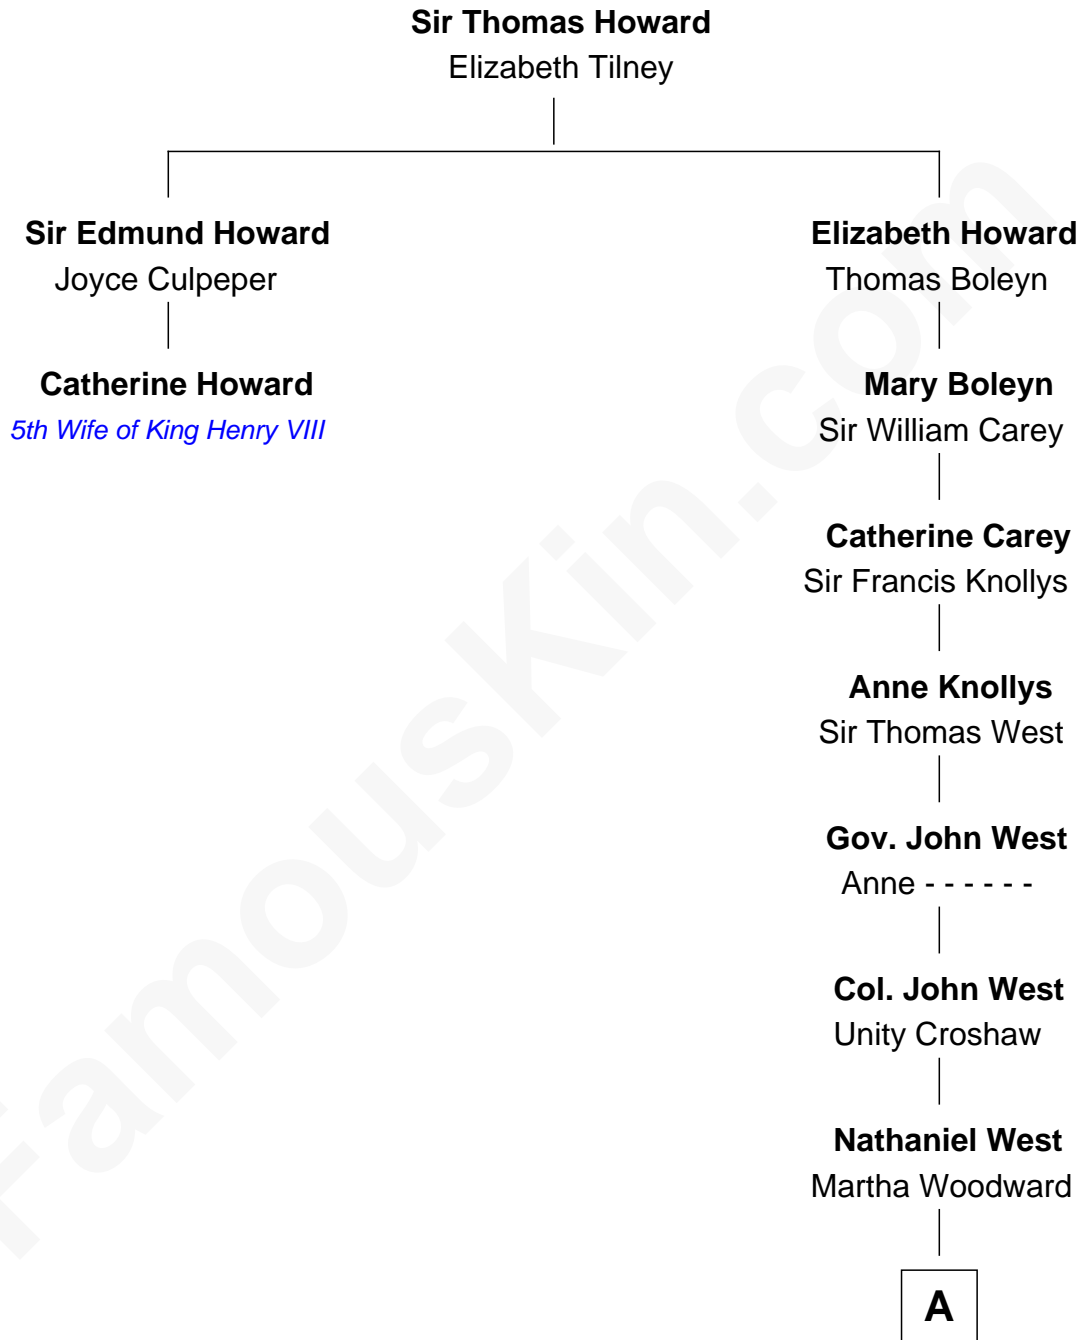

FamousKin.com

Relationship Chart of

Catherine Howard

5th Wife of King Henry VIII

1st cousin 12 times removed of

Edith (Bolling) Wilson

First Lady of President Woodrow Wilson

A

Unity West

William Dandridge

Nathaniel West Dandridge

Dorothea Spotswood

Martha Dandridge

Archibald Payne

Catherine Payne

Archibald Bolling