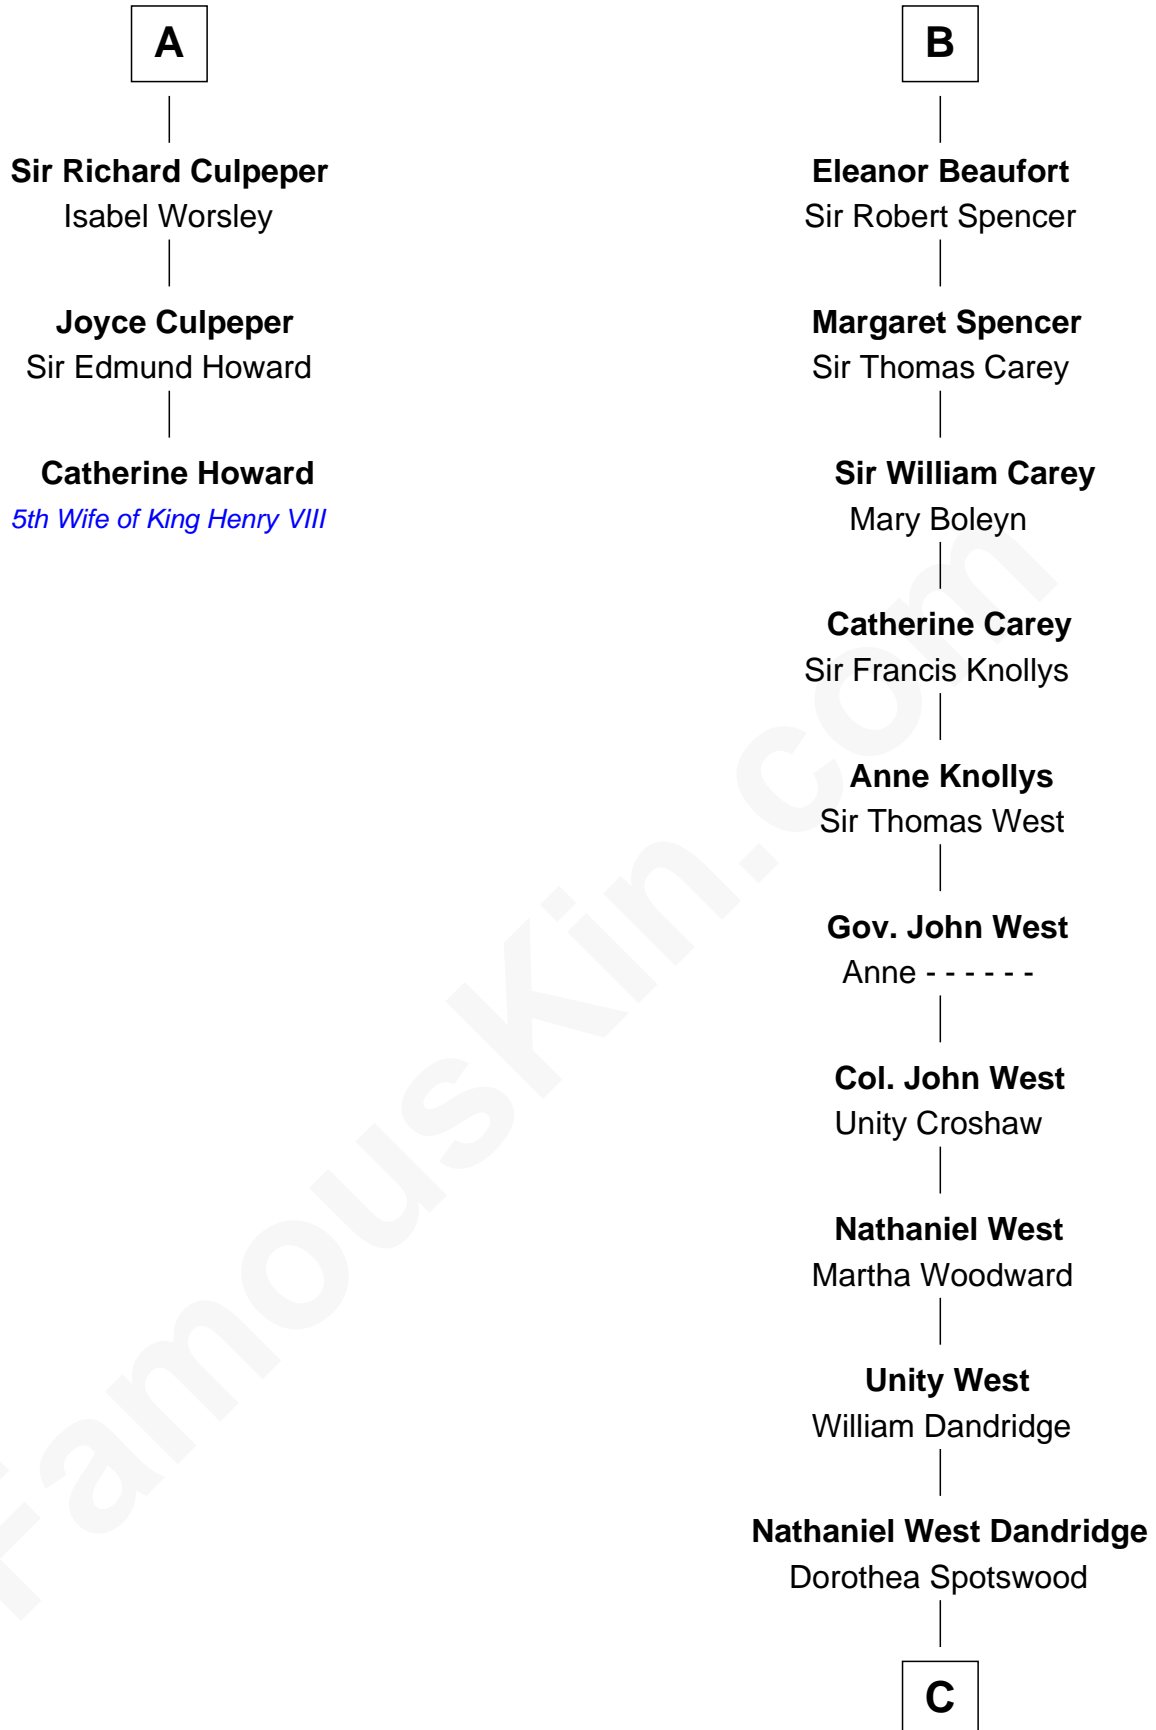

FamousKin.com Relationship Chart of

Catherine Howard

5th Wife of King Henry VIII

9th cousin 12 times removed of

Edith (Bolling) Wilson

First Lady of President Woodrow Wilson

C

Martha Dandridge

Archibald Payne

Catherine Payne

Archibald Bolling

Archibald Bolling

Anne E. Wigginton

William Holcombe Bolling

Sarah Spiers White

Edith (Bolling) Wilson

First Lady of Woodrow Wilson