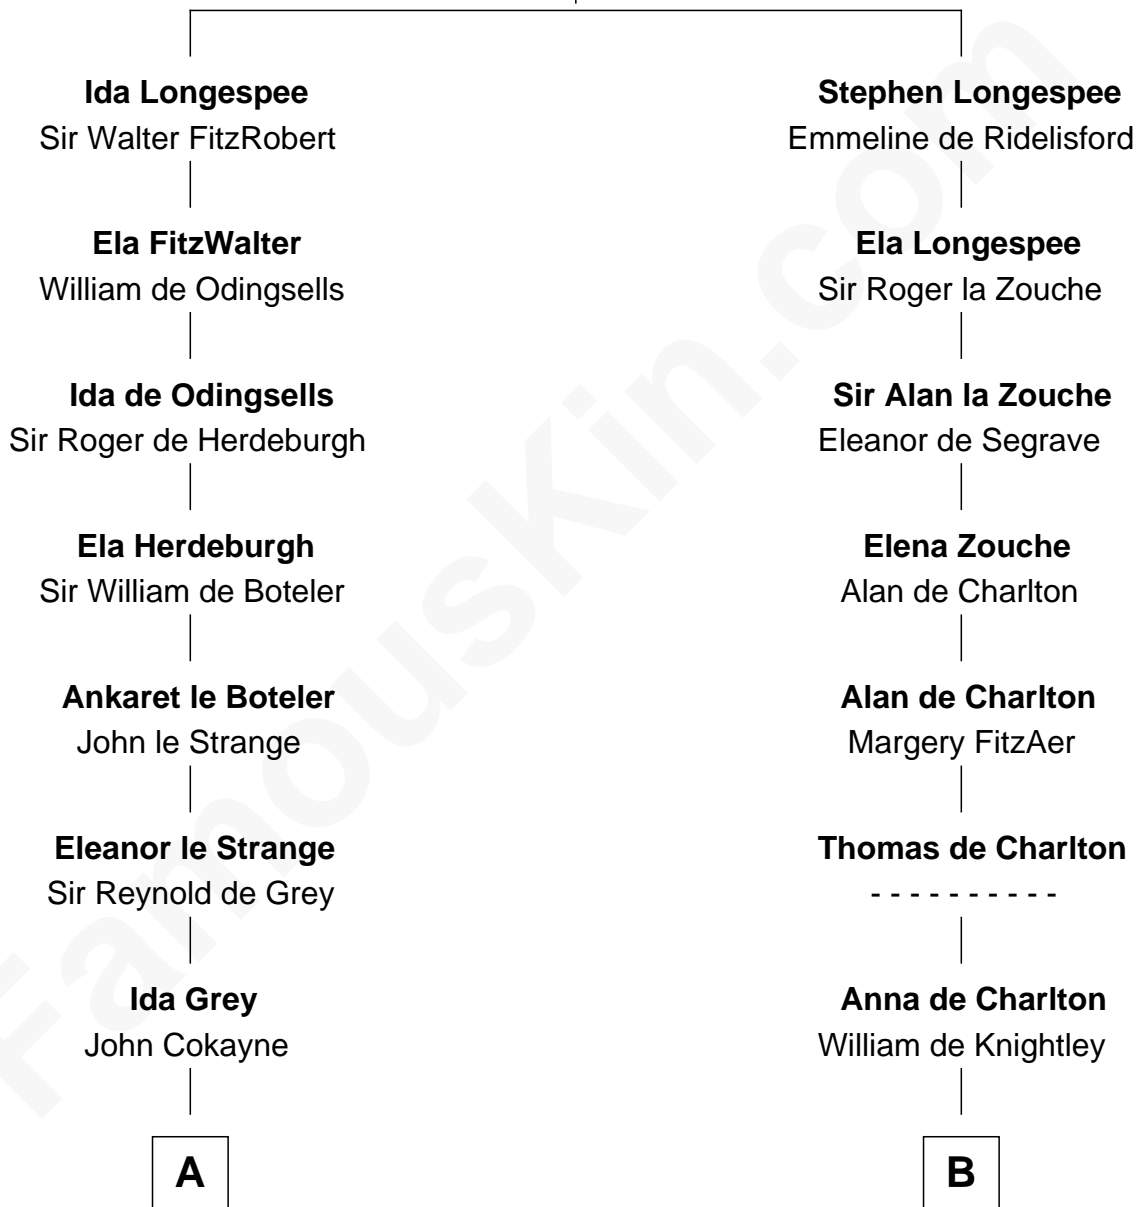

FamousKin.com Relationship Chart of

Catherine Howard

5th Wife of King Henry VIII

11th cousin 7 times removed of

Samuel Prescott

Completed Paul Revere's Midnight Ride

Sir William Longespee

Ela of Salisbury

C

Dr. Abel Prescott

Abigail Brigham

Samuel Prescott

Completed Paul Revere's Ride

FamousKin.com