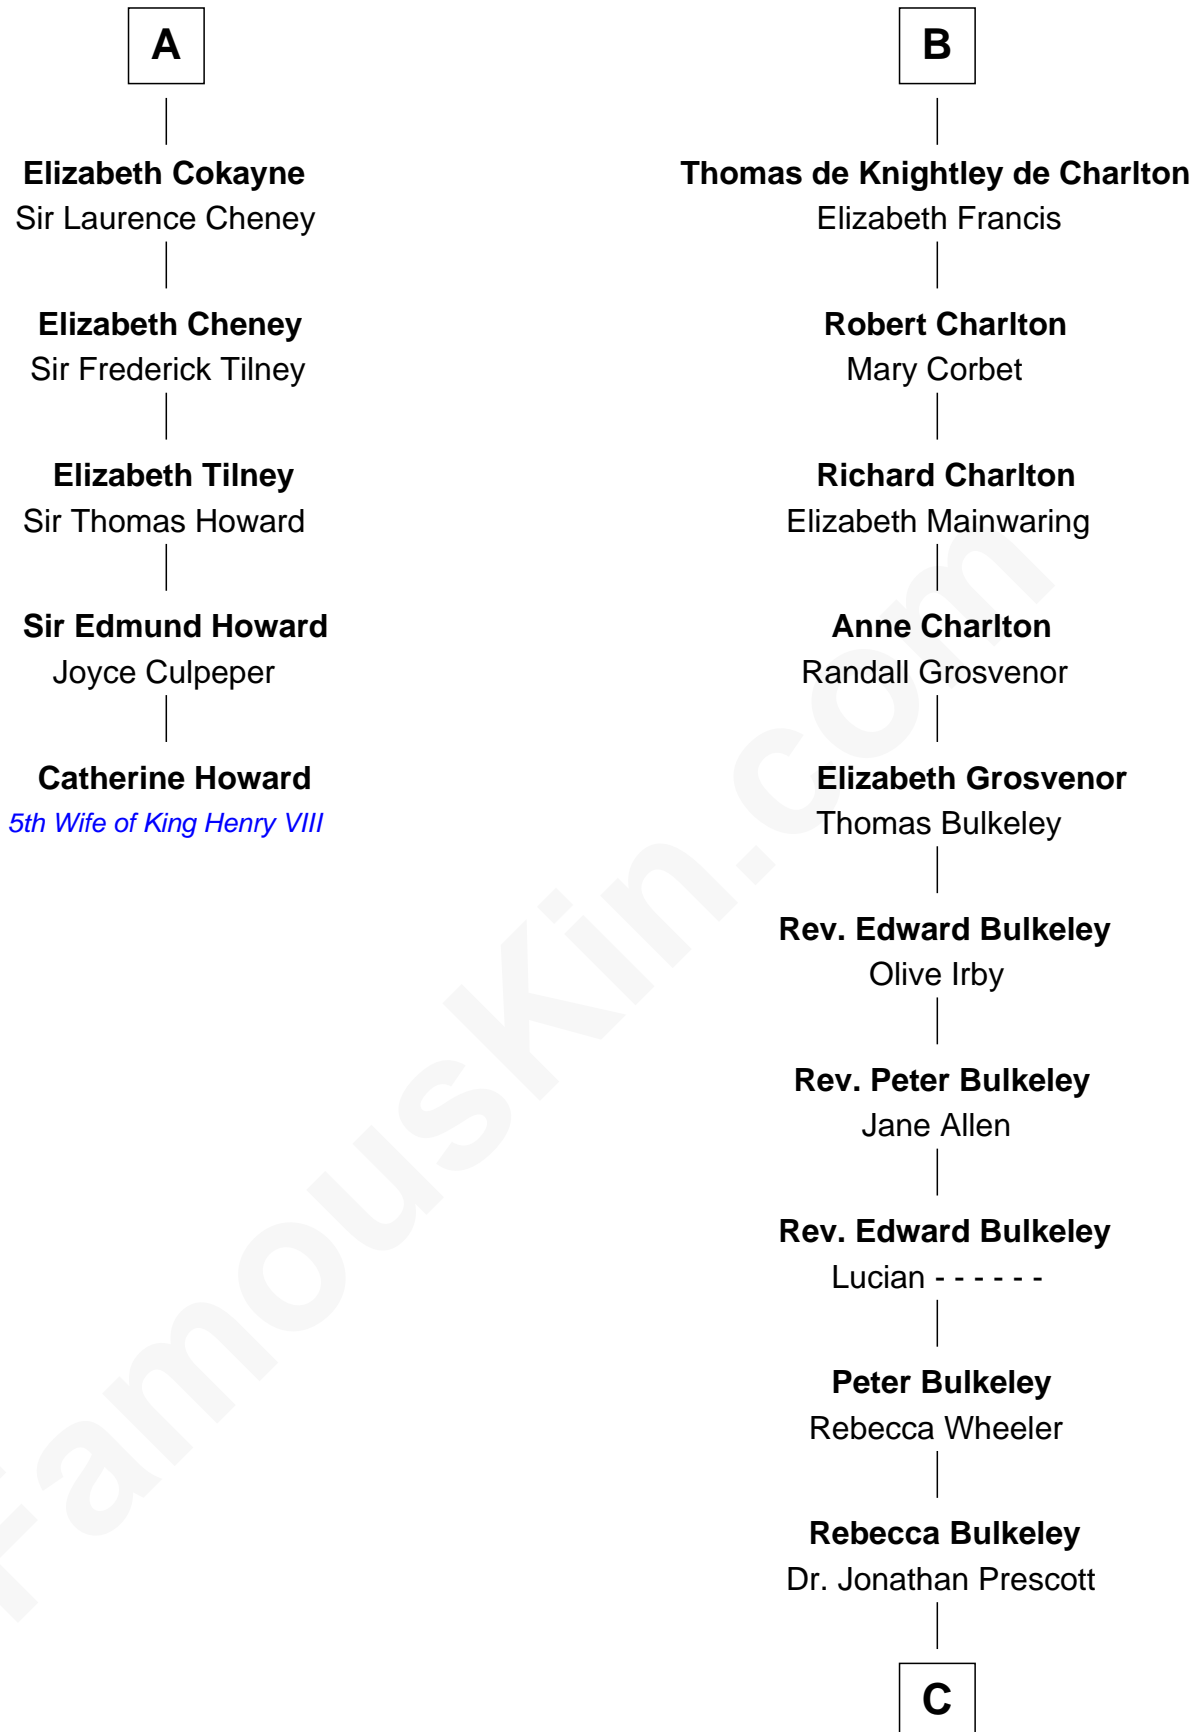

FamousKin.com Relationship Chart of

Catherine Howard

5th Wife of King Henry VIII

11th cousin 7 times removed of

Samuel Prescott

Completed Paul Revere's Midnight Ride

Sir William Longespee

Ela of Salisbury

C

Dr. Abel Prescott

Abigail Brigham

Samuel Prescott

Completed Paul Revere's Ride

FamousKin.com