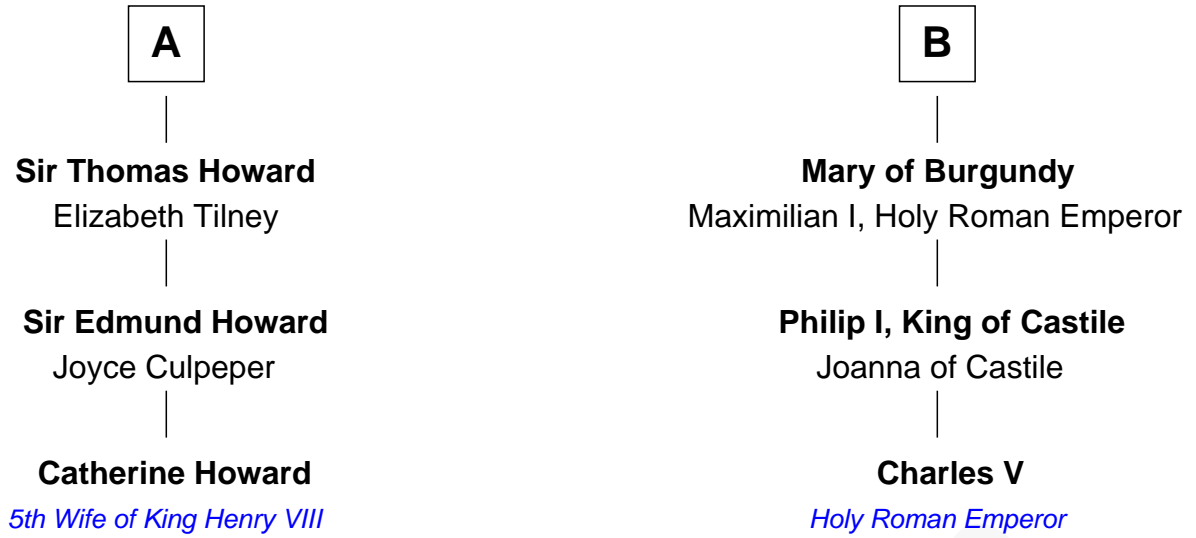

FamousKin.com Relationship Chart of

Catherine Howard

5th Wife of King Henry VIII

9th cousin of

Charles V

Holy Roman Emperor

Philip III, King of France

*with wife
Maria of Brabant*

*with wife
Isabella of Aragon*

Margaret of France
Edward I, King of England

King Philip IV of France
Joan of Navarre

Thomas of Brotherton
Alice de Hales

Isabella of France
Edward II, King of England

Margaret Plantagenet
John de Segrave

Edward III, King of England
Philippa of Hainault

Elizabeth de Segrave
John de Mowbray

John of Gaunt
Blanche of Lancaster

Sir Thomas Mowbray
Elizabeth Fitzalan

Philippa of Lancaster
John I, King of Portugal

Margaret Mowbray
Sir Robert Howard

Isabella of Portugal
Philip of Burgundy

Sir John Howard
Katherine Moleyns

Charles of Burgundy
Isabella of Bourbon

A

B

FamousKin.com