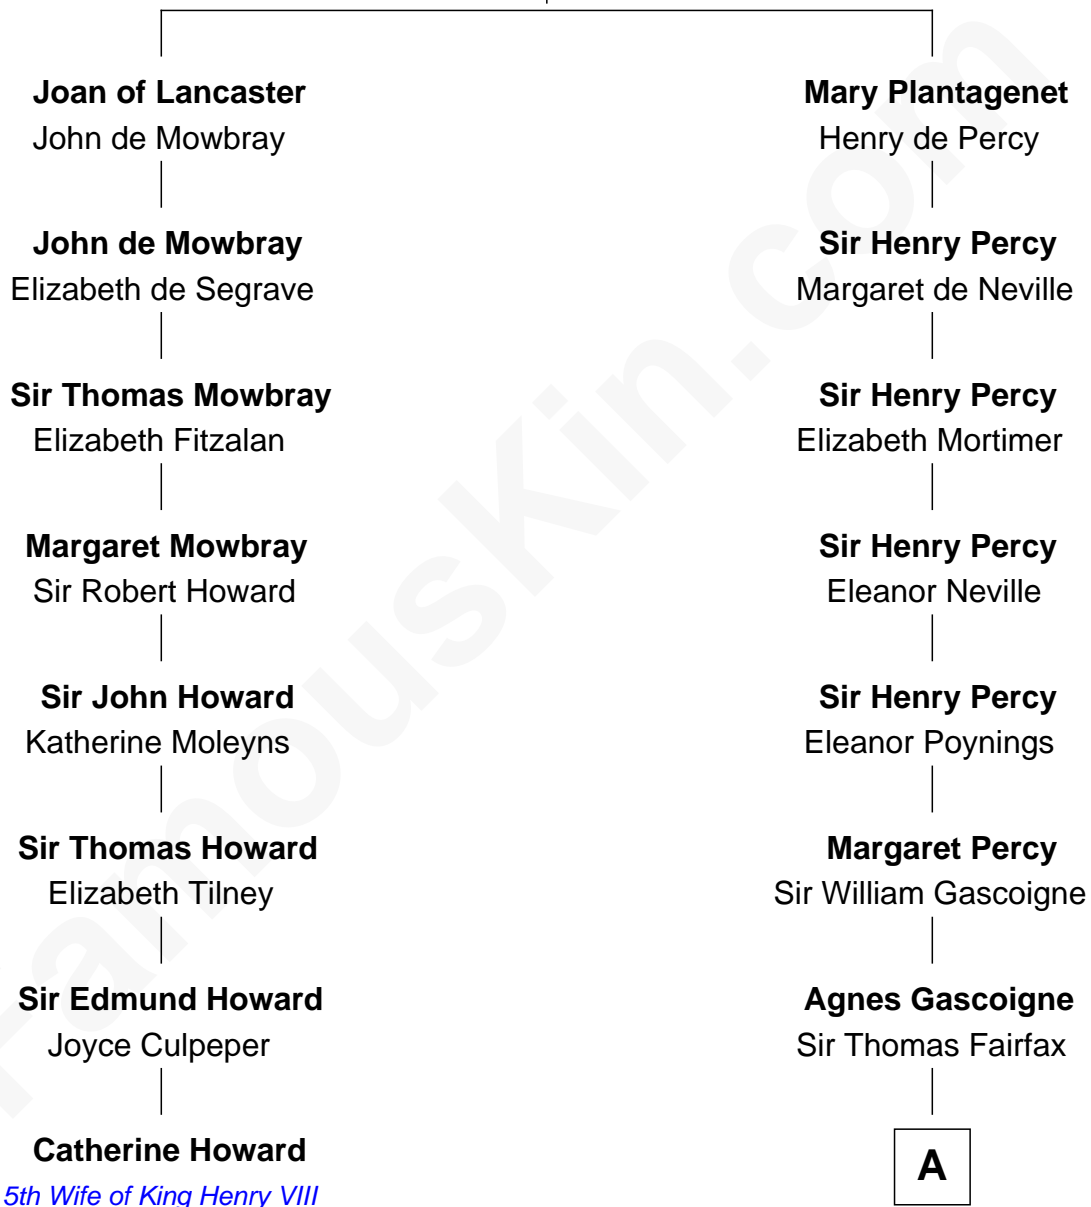

FamousKin.com

Relationship Chart of

Catherine Howard

5th Wife of King Henry VIII

7th cousin 14 times removed of

Phoebe Waller-Bridge

Theatre, TV and Movie Actress

Henry Plantagenet
Maud de Chaworth