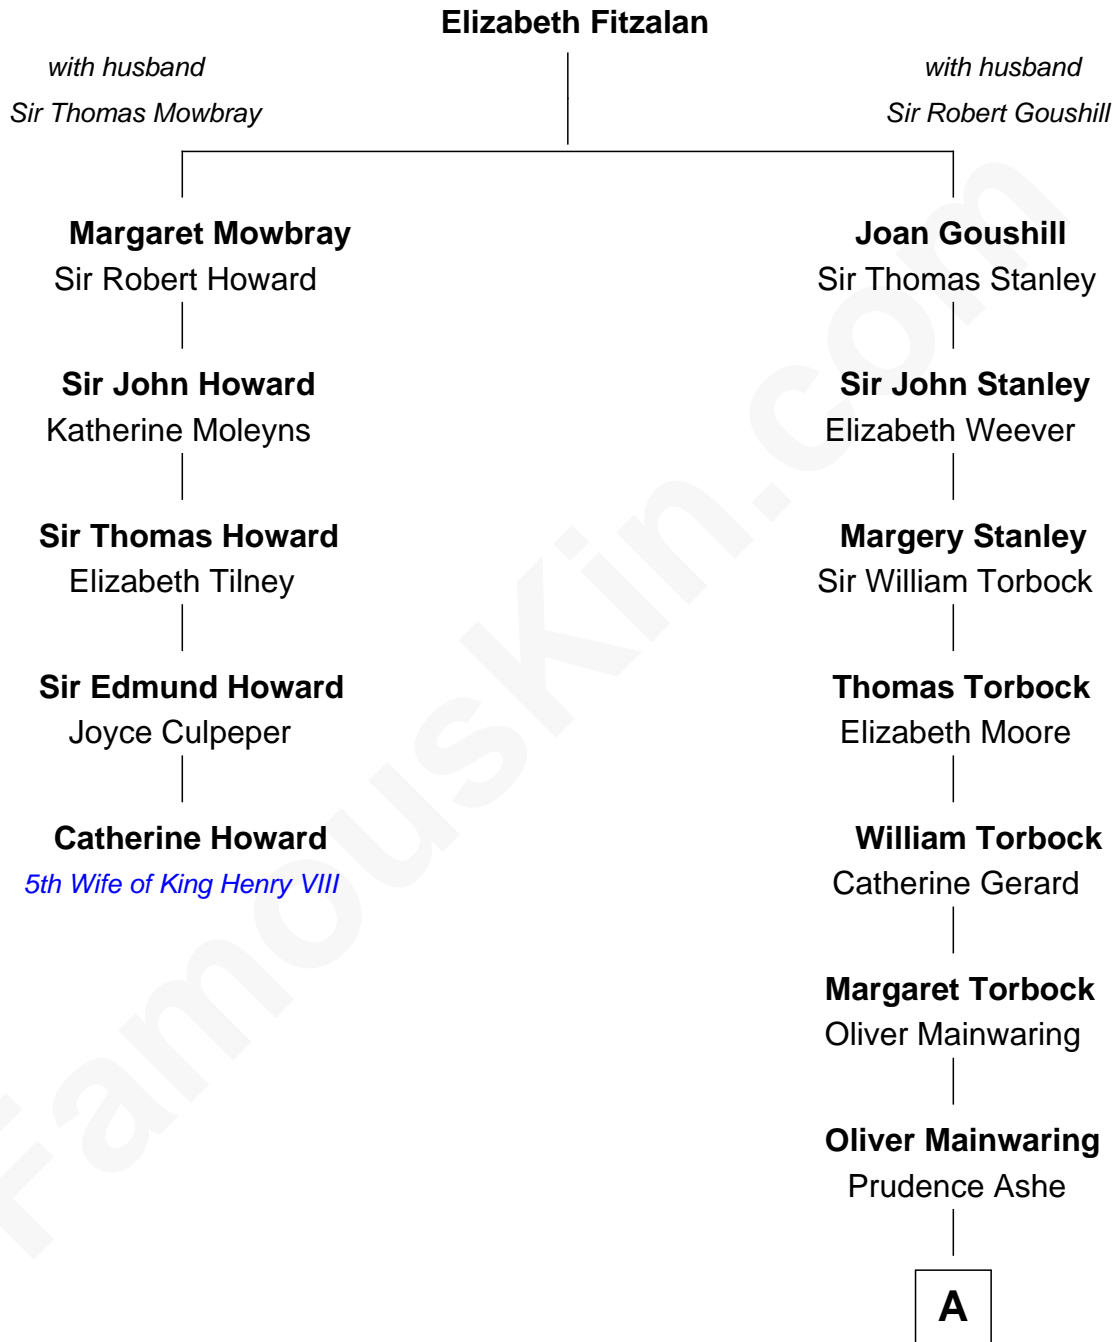

FamousKin.com Relationship Chart of

Catherine Howard

5th Wife of King Henry VIII

4th cousin 11 times removed of

Juliette Gordon Low

Founder of the Girl Scouts

A

Oliver Mainwaring

Hannah Raymond

Love Mainwaring

John Richards

George Richards

Hester Hough

Mary Richards

Alexander Wolcott

Alexander Wolcott