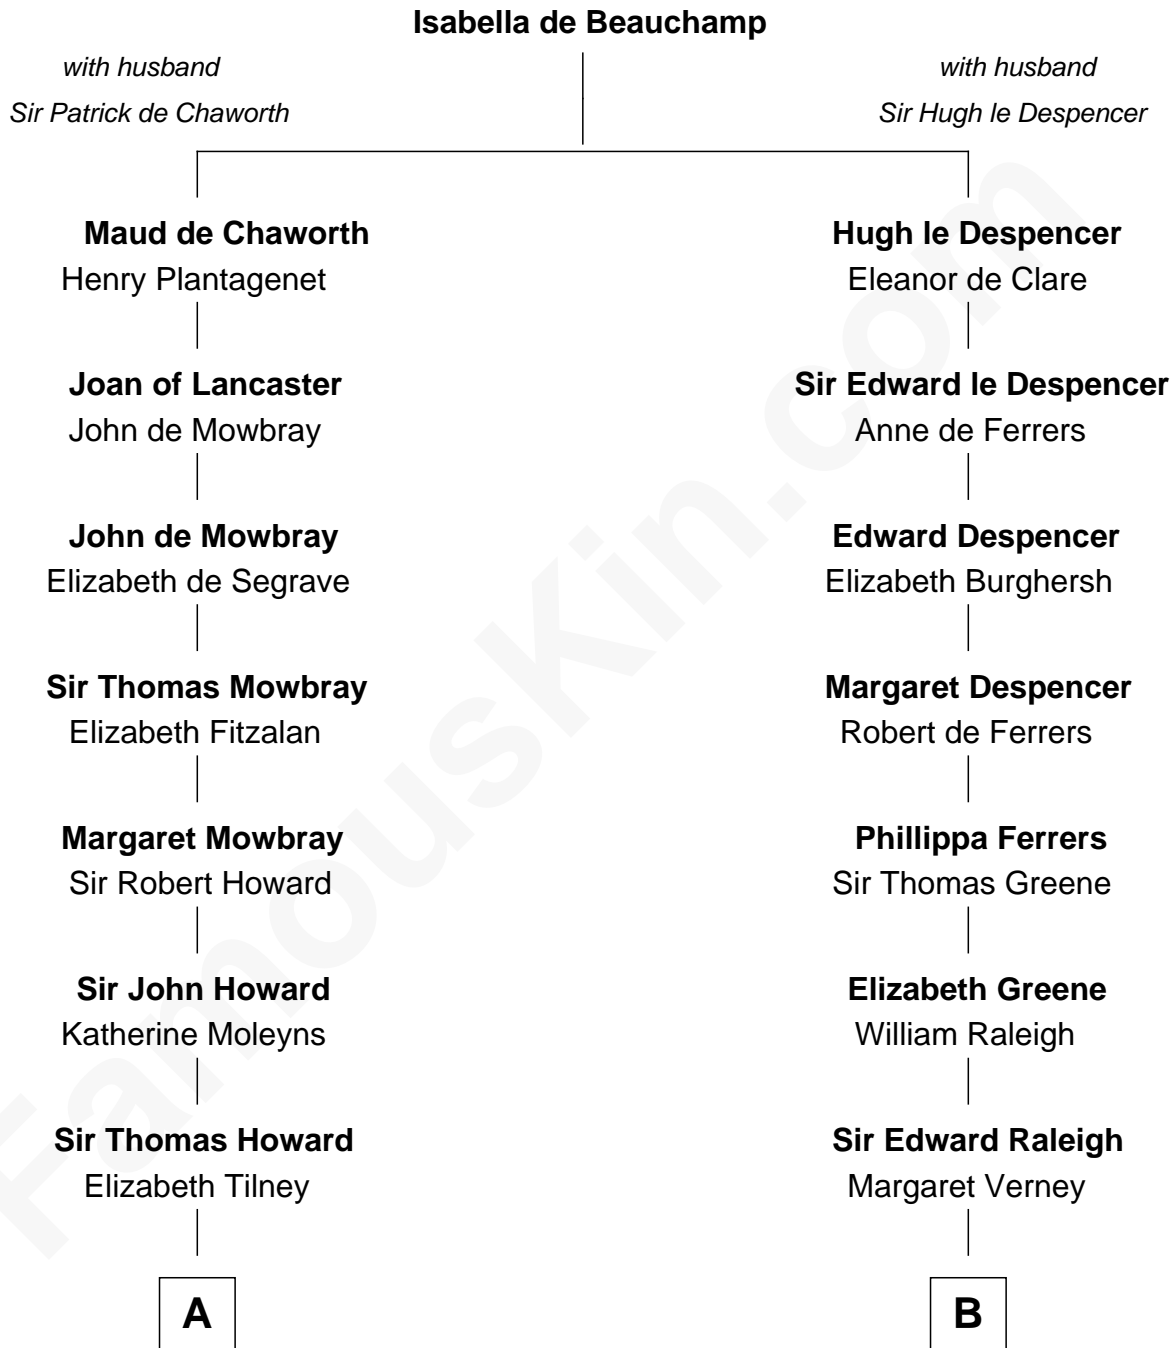

FamousKin.com

Relationship Chart of

Catherine Howard

5th Wife of King Henry VIII

8th cousin 11 times removed of

Stephen A. Douglas

Participated in Lincoln-Douglas Debates

C

Martha Arnold
Benajah Douglass

Dr. Stephen Arnold Douglass
Sarah Fiske

Stephen A. Douglas
[The Lincoln-Douglas Debates](#)

FamousKin.com