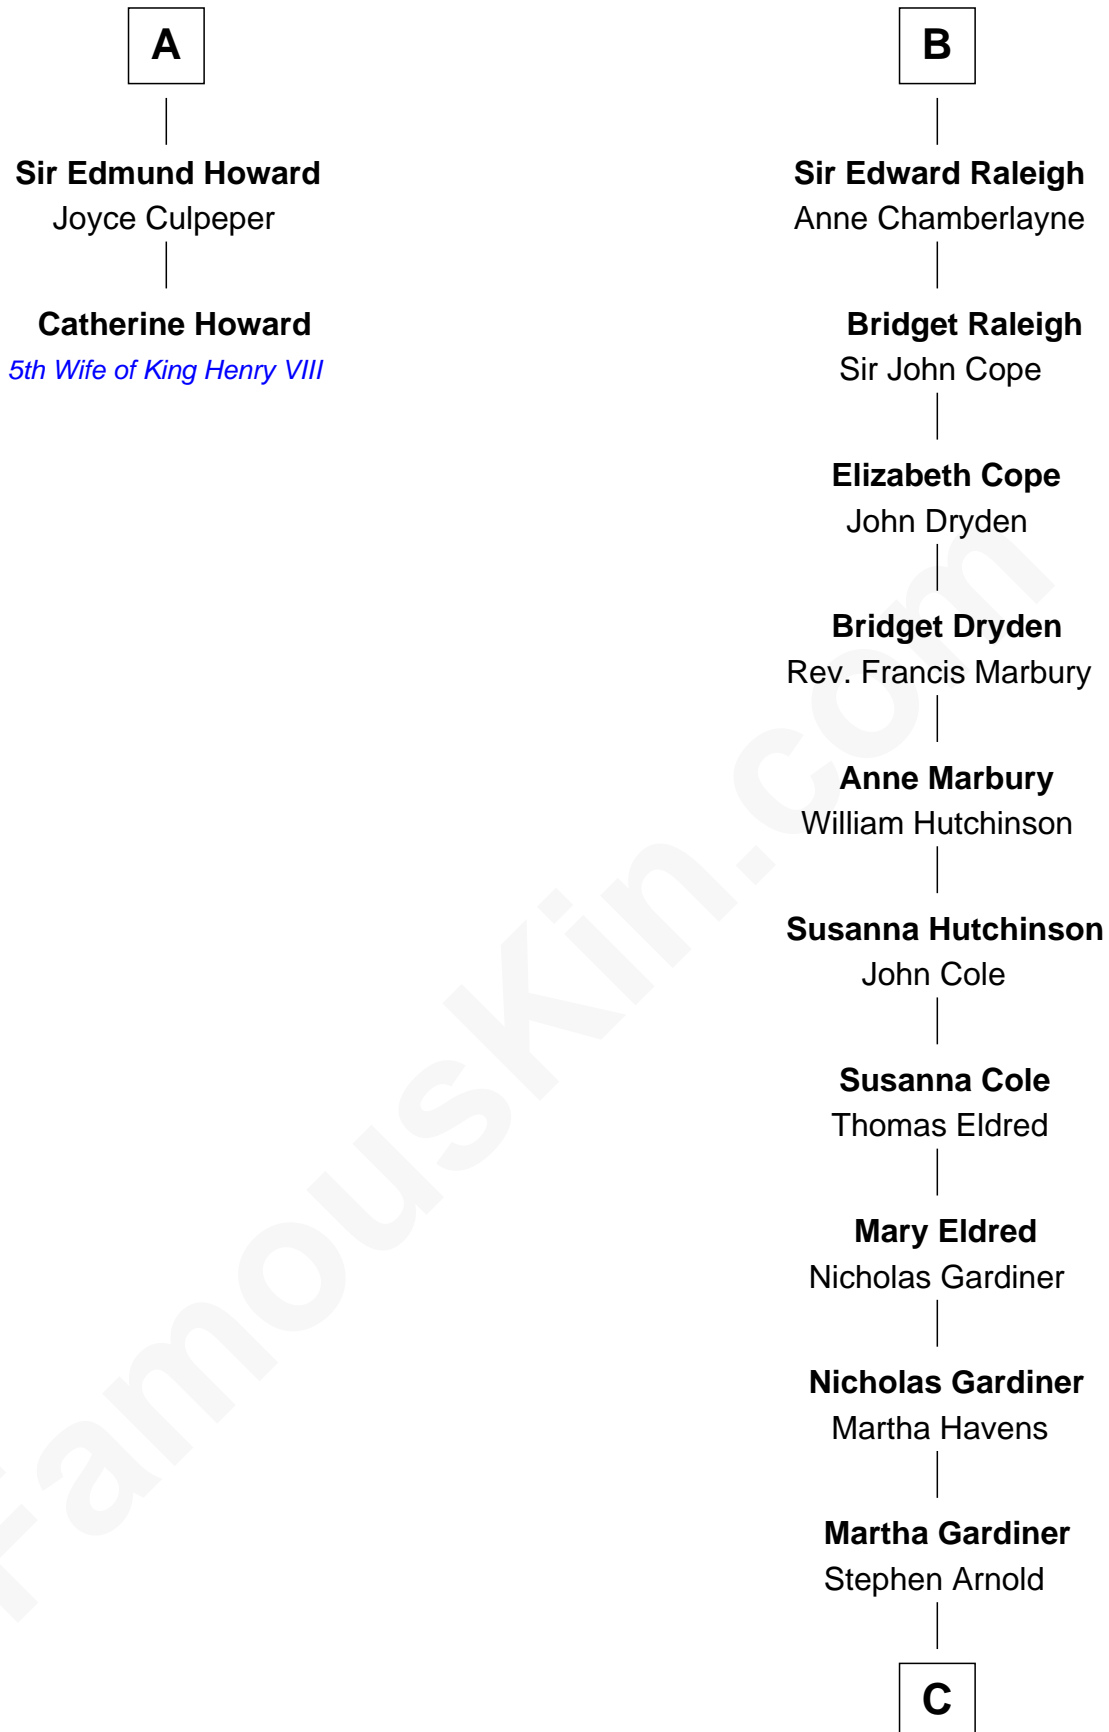

FamousKin.com

Relationship Chart of

Catherine Howard

5th Wife of King Henry VIII

8th cousin 11 times removed of

Stephen A. Douglas

Participated in Lincoln-Douglas Debates

C