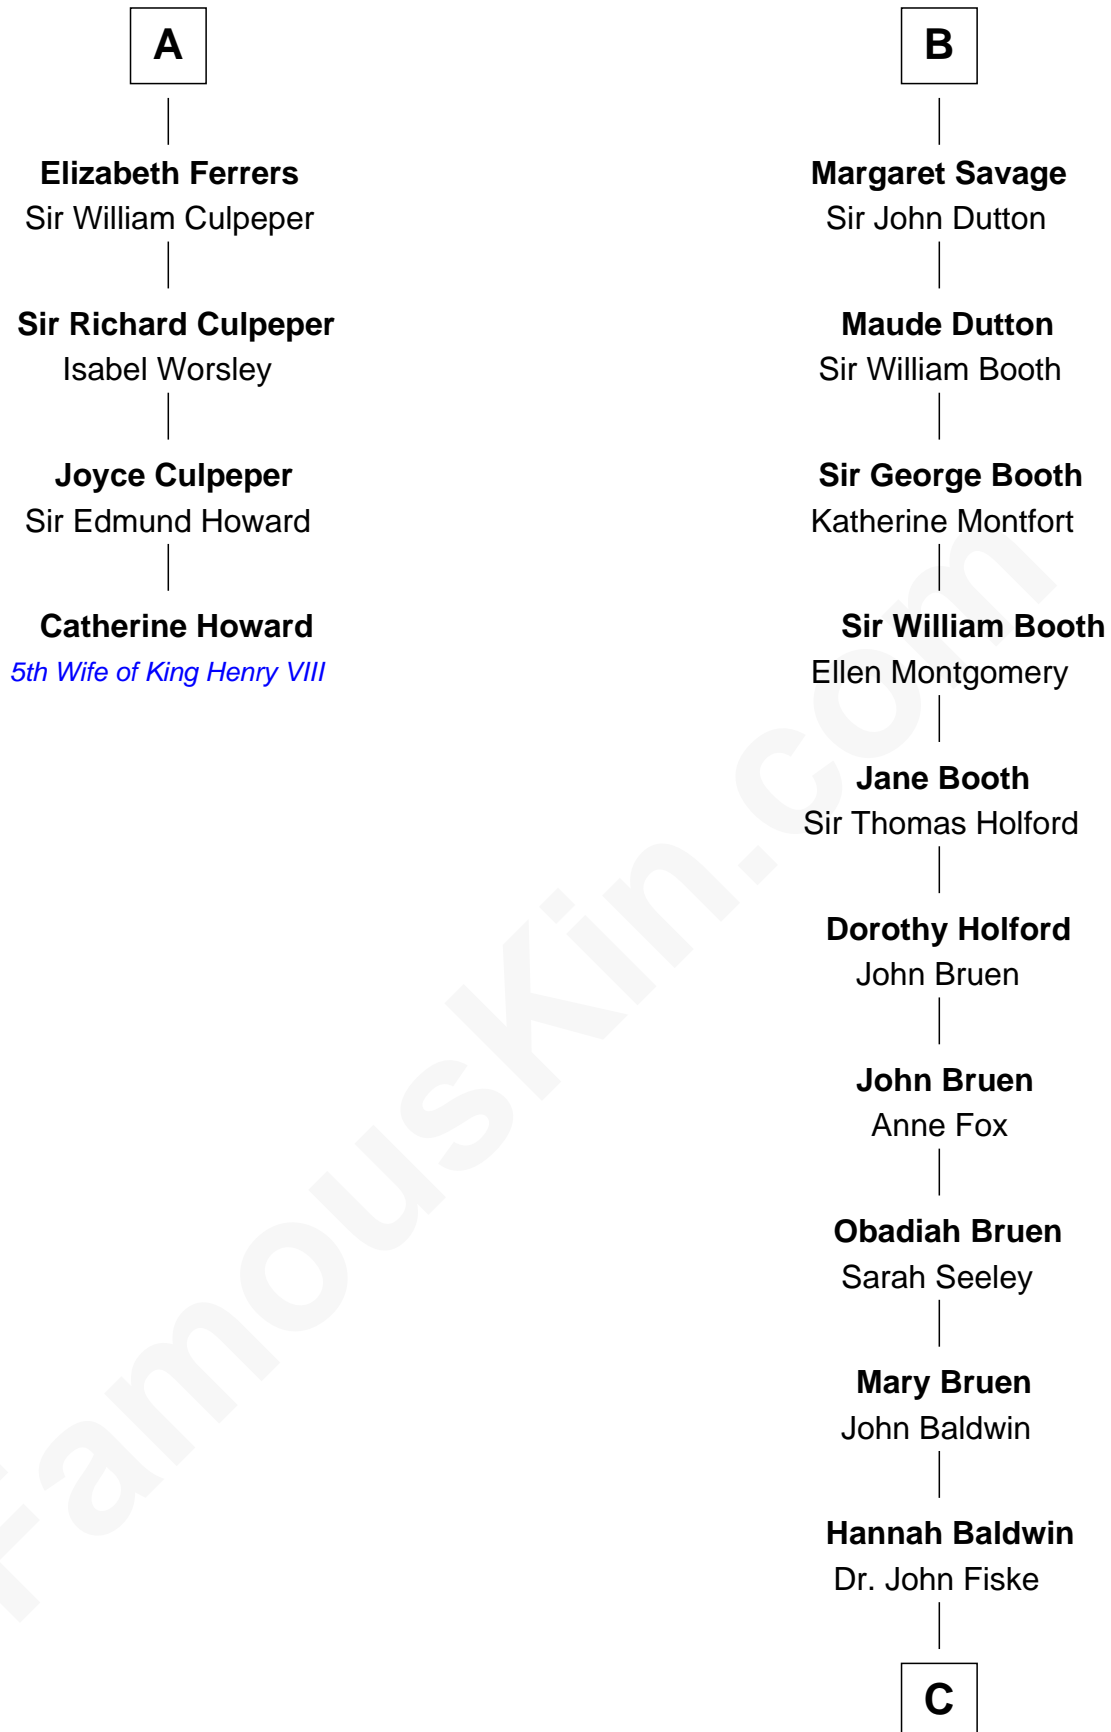

FamousKin.com

Relationship Chart of

Catherine Howard

5th Wife of King Henry VIII

10th cousin 11 times removed of

Stephen A. Douglas

Participated in Lincoln-Douglas Debates

C