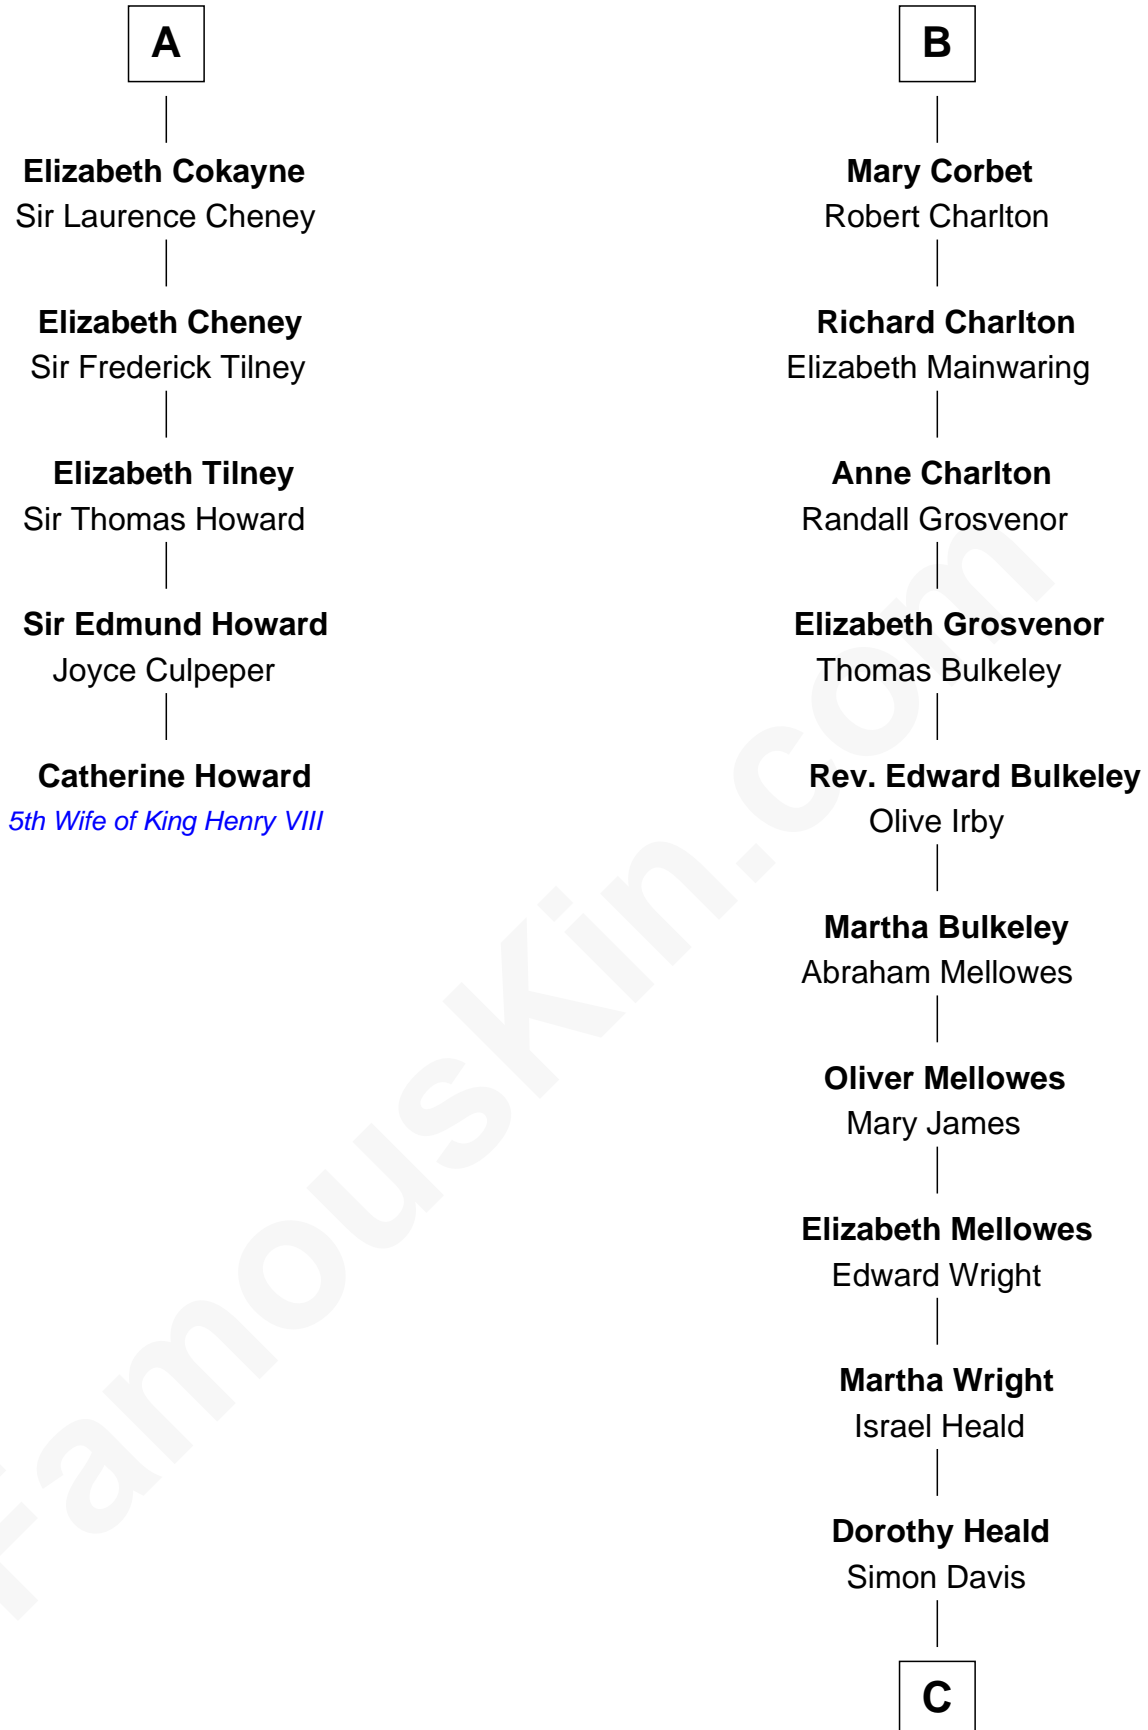

FamousKin.com Relationship Chart of

Catherine Howard

5th Wife of King Henry VIII

11th cousin 10 times removed of

John Davis Long

32nd Governor of Massachusetts

Hugh de Kevelioc
Bertrade de Montfort

C

Simon Davis
Hannah Gates

David Davis
Abigail Brown

Simon Davis
Persis Temple

Julia Temple Davis
Zadoc Long

John Davis Long
32nd Governor of Massachusetts

FamousKin.com