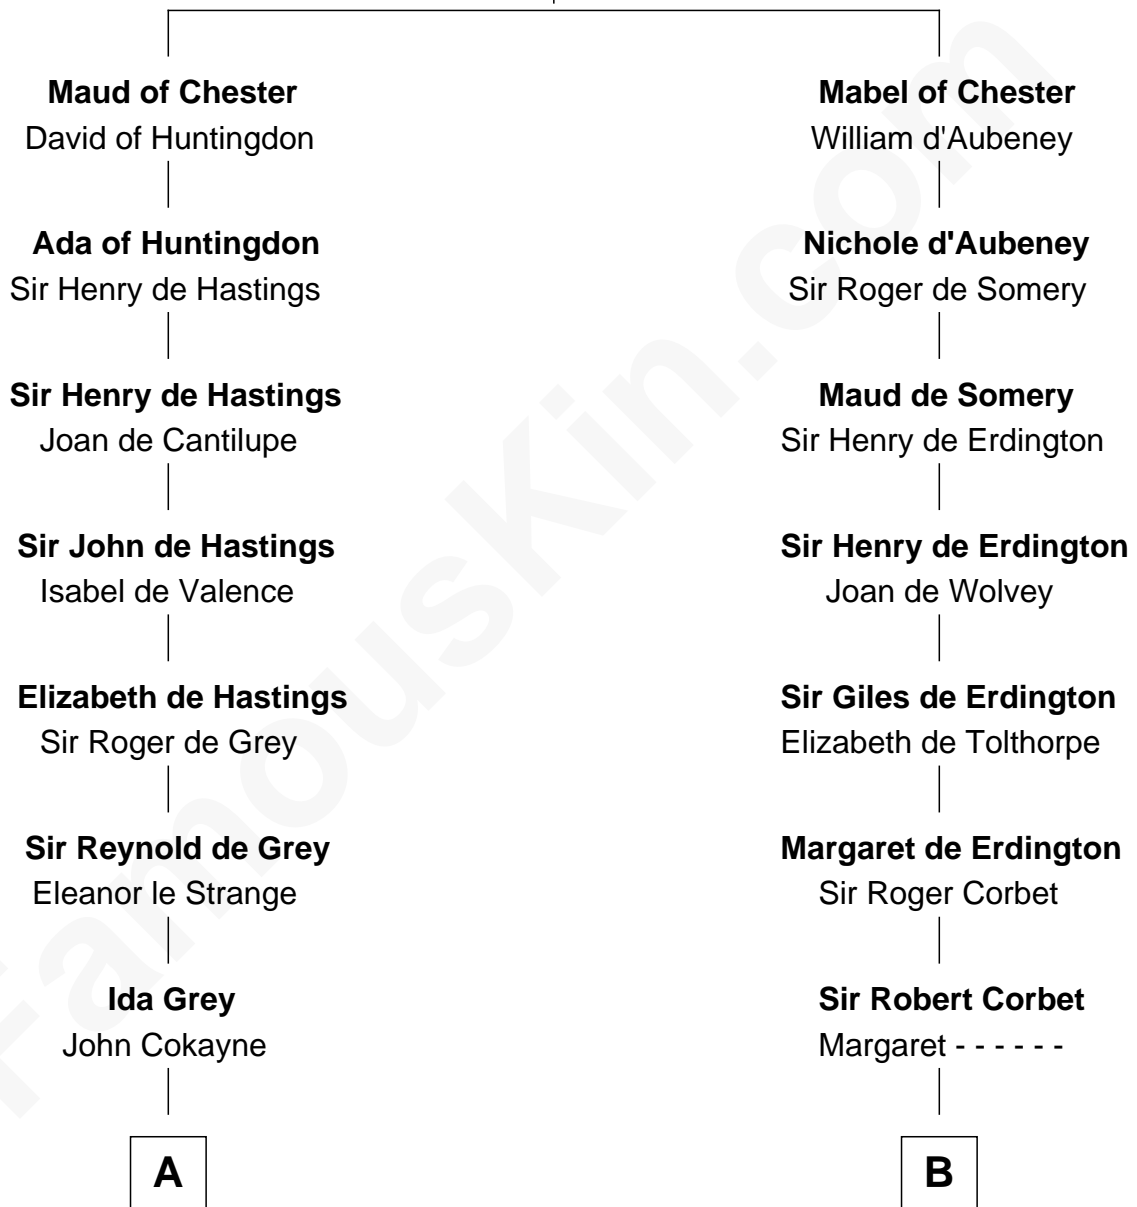

FamousKin.com Relationship Chart of

Catherine Howard

5th Wife of King Henry VIII

11th cousin 10 times removed of

John Davis Long

32nd Governor of Massachusetts

Hugh de Kevelioc
Bertrade de Montfort

C

Simon Davis
Hannah Gates

David Davis
Abigail Brown

Simon Davis
Persis Temple

Julia Temple Davis
Zadoc Long

John Davis Long
32nd Governor of Massachusetts

FamousKin.com