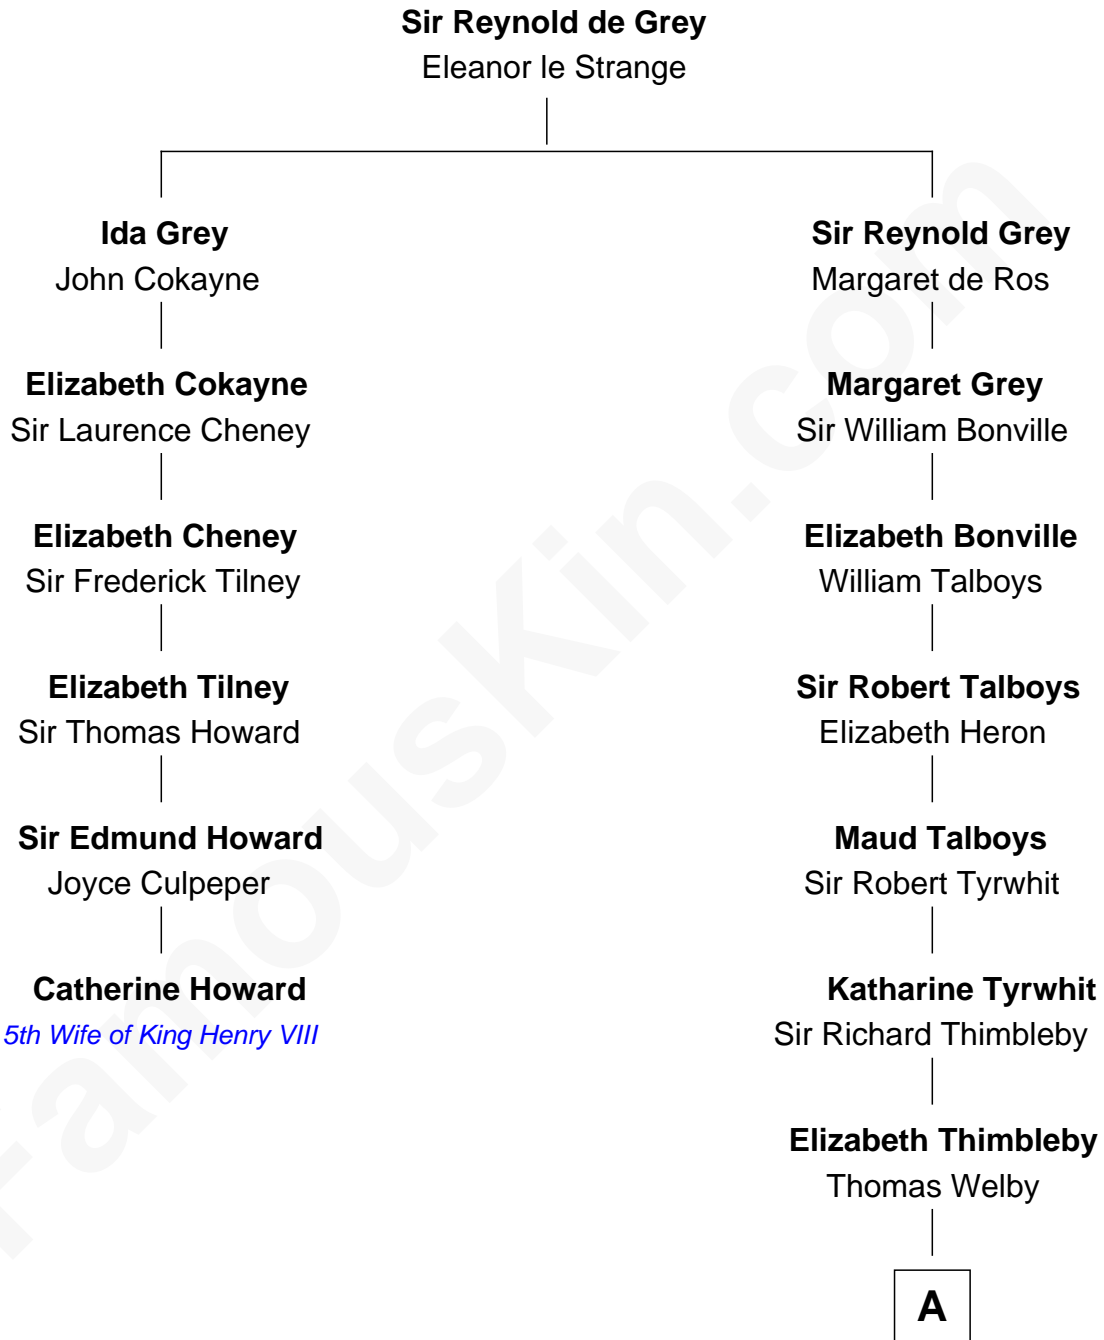

FamousKin.com Relationship Chart of

Catherine Howard

5th Wife of King Henry VIII

5th cousin 12 times removed of

Katharine Hepburn

Movie Actress

A

Richard Welby
Frances Bulkeley