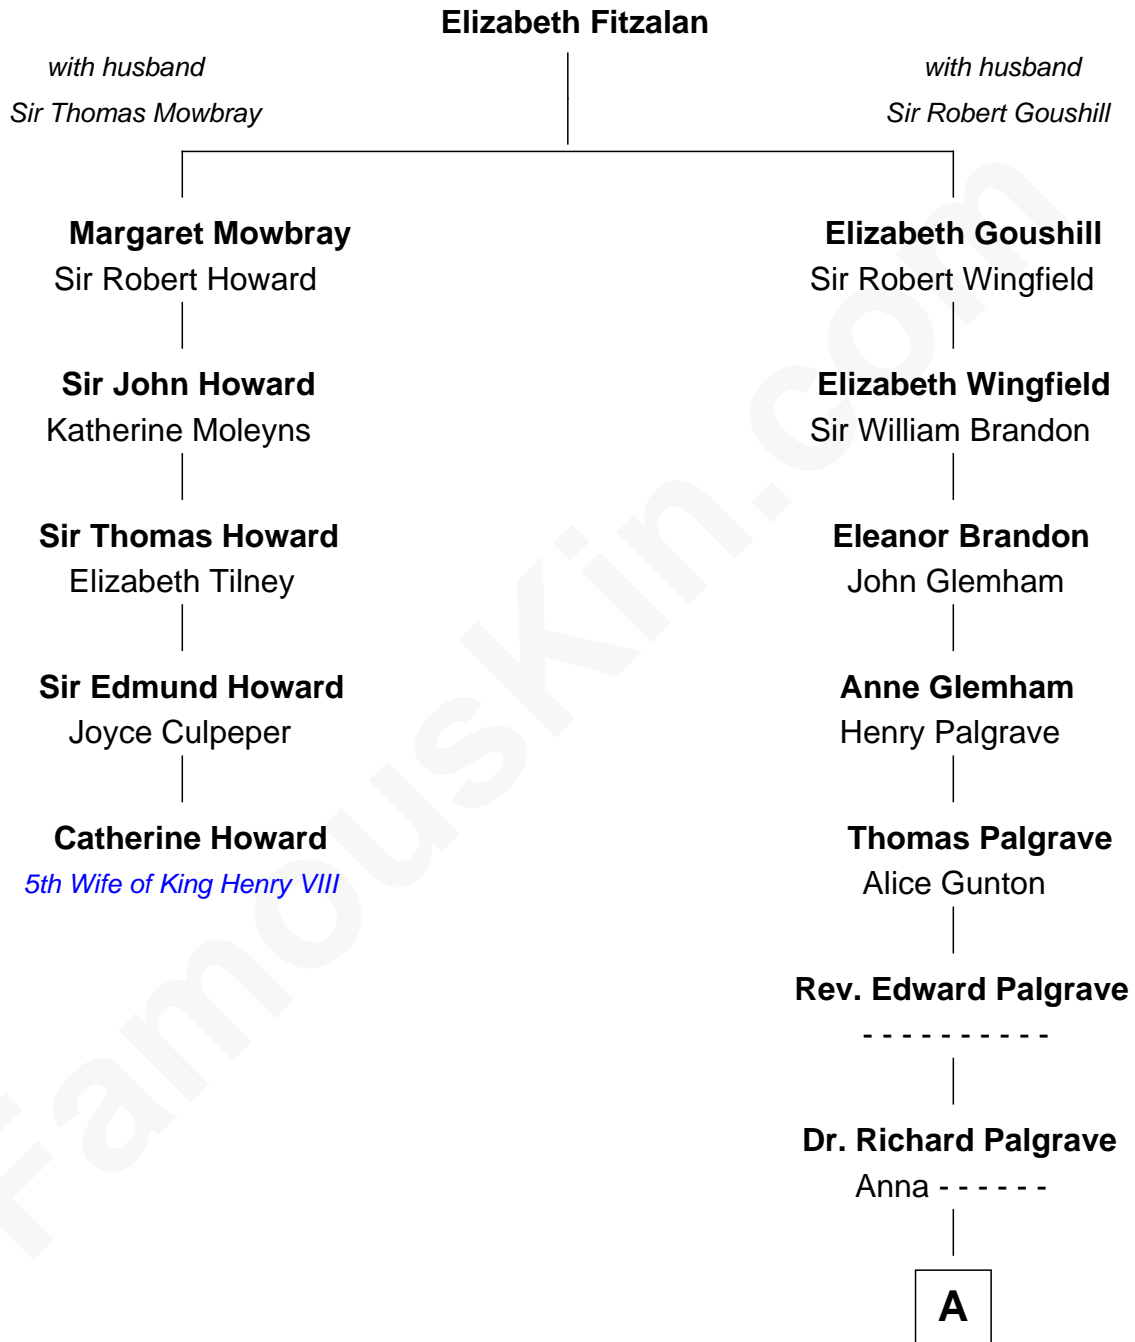

FamousKin.com

Relationship Chart of

Catherine Howard

5th Wife of King Henry VIII

4th cousin 6 times removed of

Roger Sherman

Signer of the Declaration of Independence

A

—
Mary Palgrave
Roger Wellington

—
Benjamin Wellington
Elizabeth Sweetman

—
Mehetable Wellington
William Sherman

—
Roger Sherman
Signer of Declaration of Independence

FamousKin.com