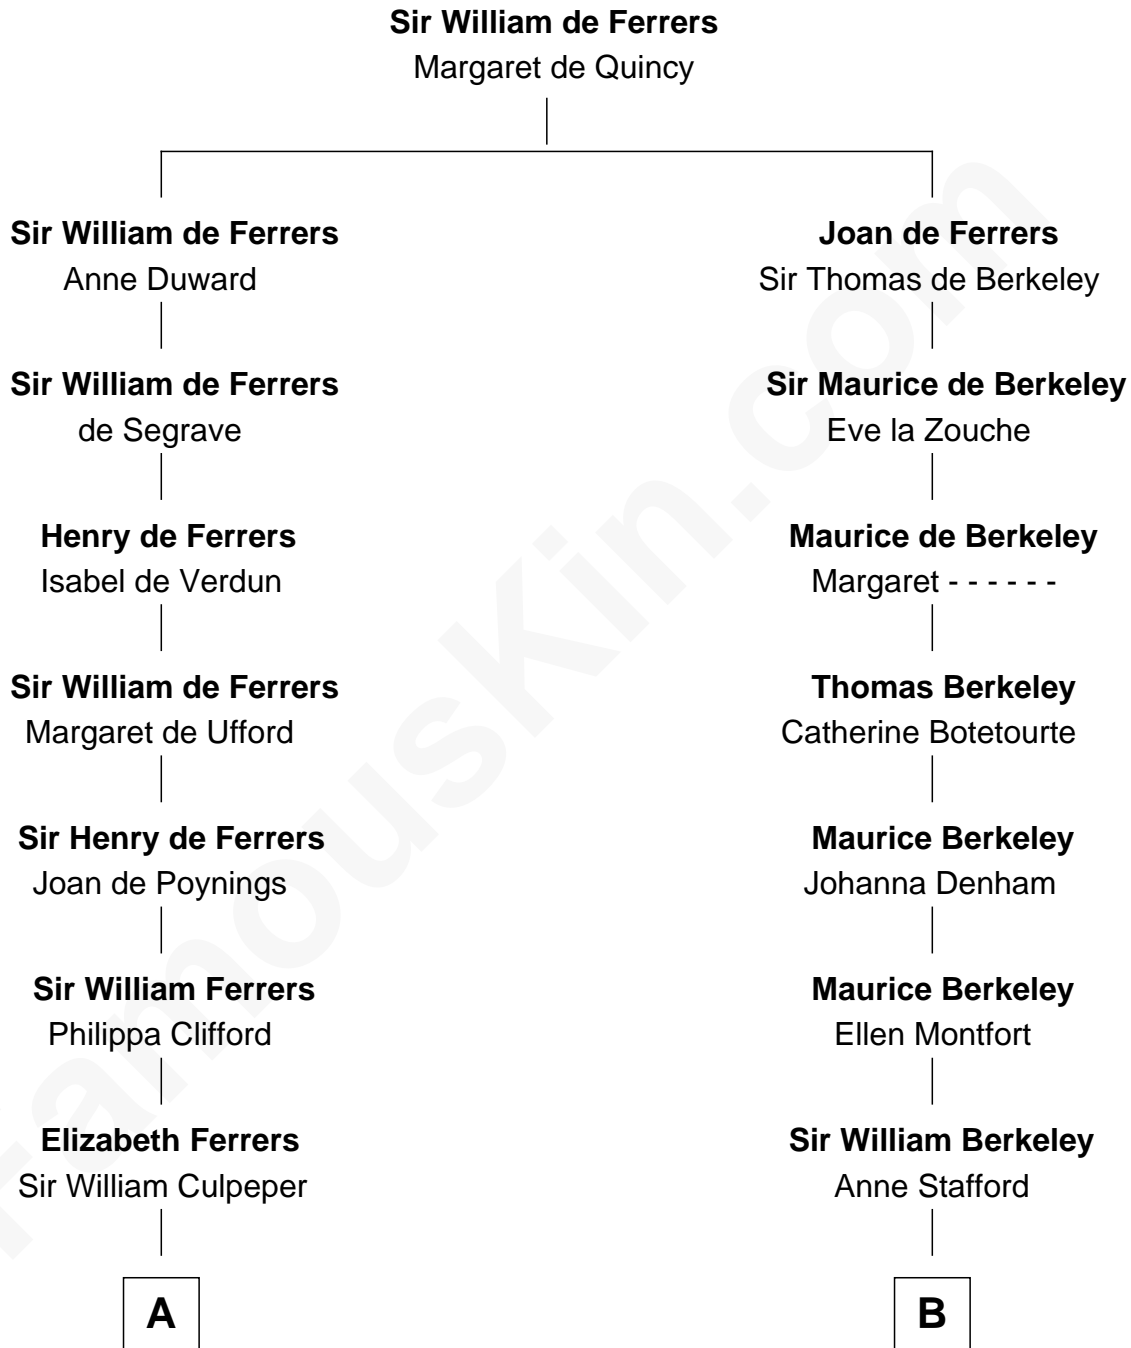

FamousKin.com

Relationship Chart of

Catherine Howard

5th Wife of King Henry VIII

9th cousin 11 times removed of

General Douglas MacArthur

U.S. Army - World War II