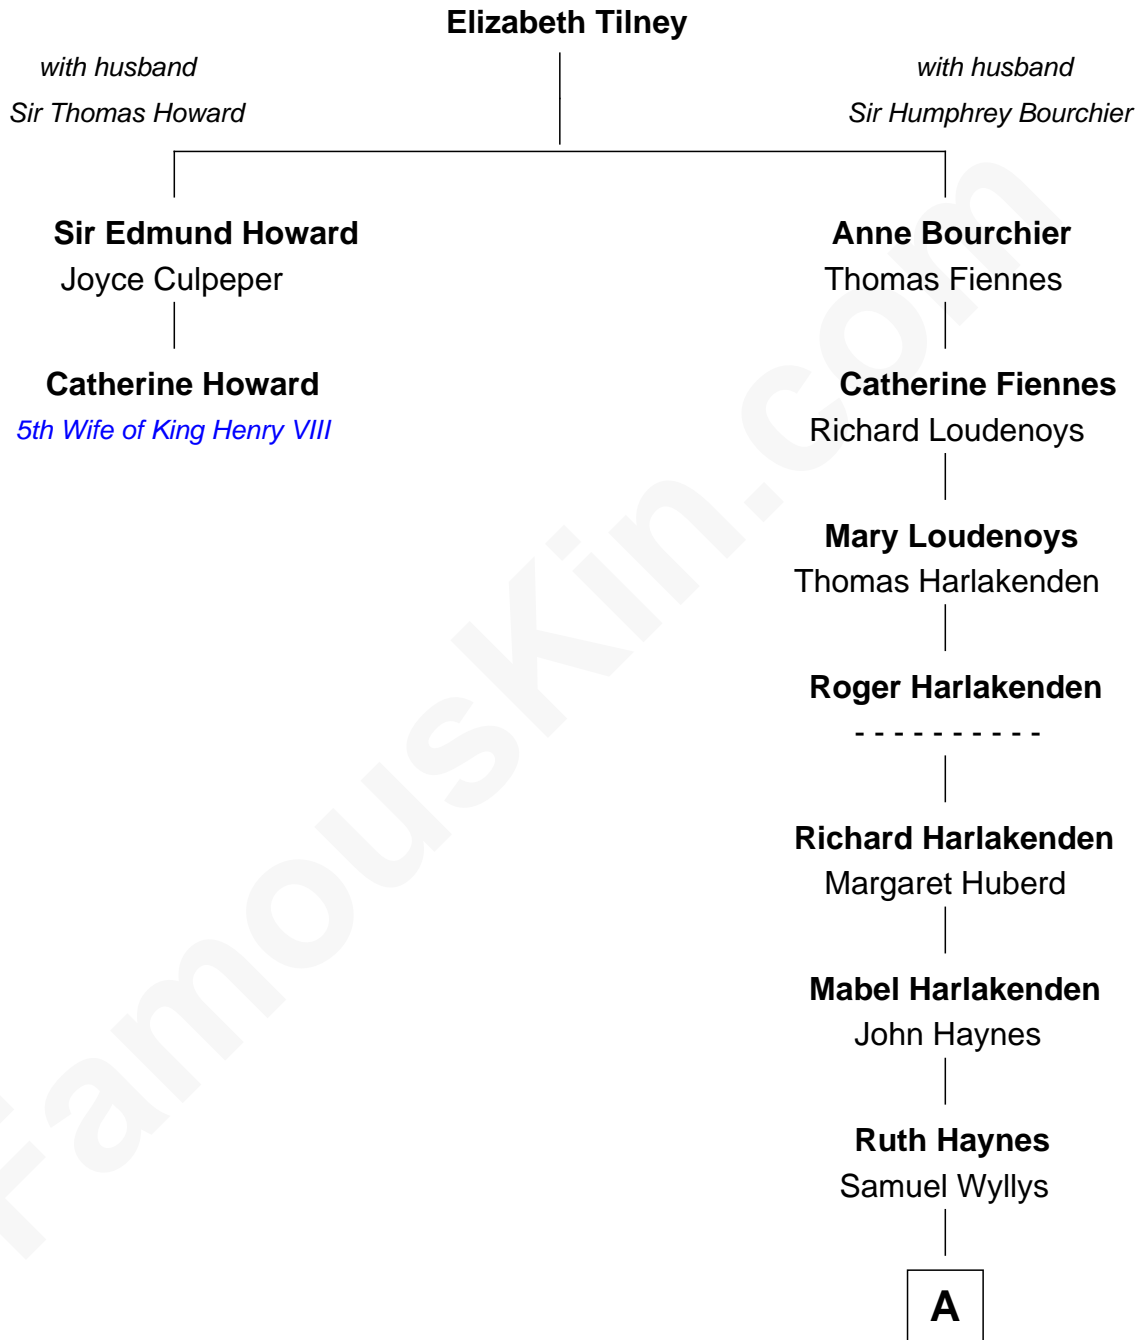

# FamousKin.com Relationship Chart of

**Catherine Howard**

*5th Wife of King Henry VIII*

1st cousin 13 times removed of

**Frank Lloyd Wright**

*American Architect*

**A**

—  
**Mehitable Wyllys**

Daniel Russell

—  
**Mabel Russell**

John Hubbard

—  
**Daniel Hubbard**

Martha Coit

—  
**Capt. Russell Hubbard**

Mary Gray

—  
**Martha Hubbard**