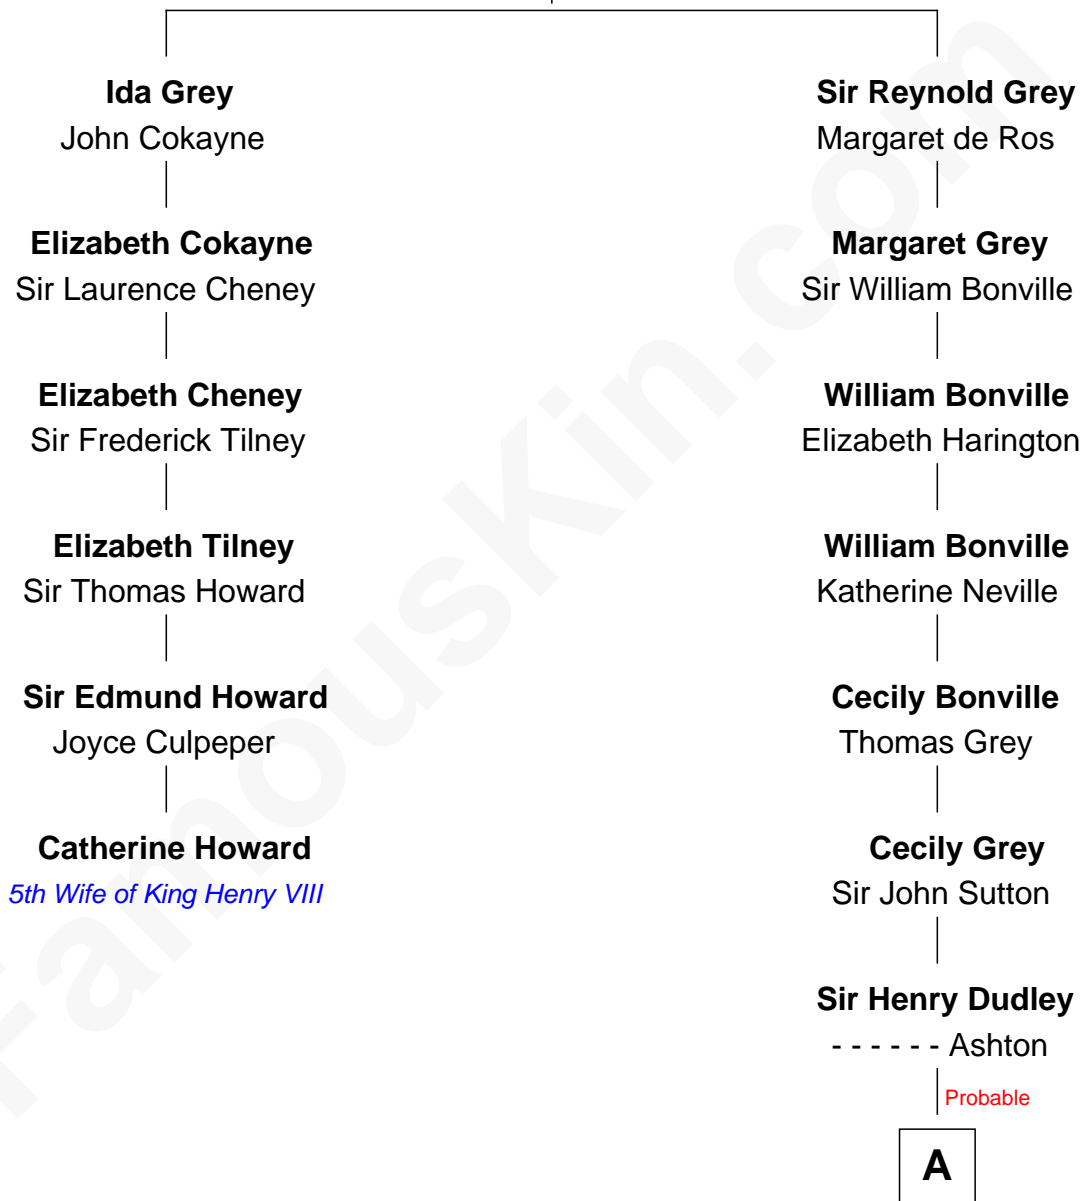

FamousKin.com Relationship Chart of

Catherine Howard

5th Wife of King Henry VIII

5th cousin 15 times removed of

Kyra Sedgwick

TV and Movie Actress

Sir Reynold de Grey
Eleanor le Strange

A

Roger Dudley
Susanna Thorne

Gov. Thomas Dudley
Dorothy York

Patience Dudley
Maj. Gen. Daniel Denison

Elizabeth Denison
Rev. John Rogers

Dr. Daniel Rogers
Sarah Appleton

Rev. Daniel Rogers
Elizabeth Ruggles